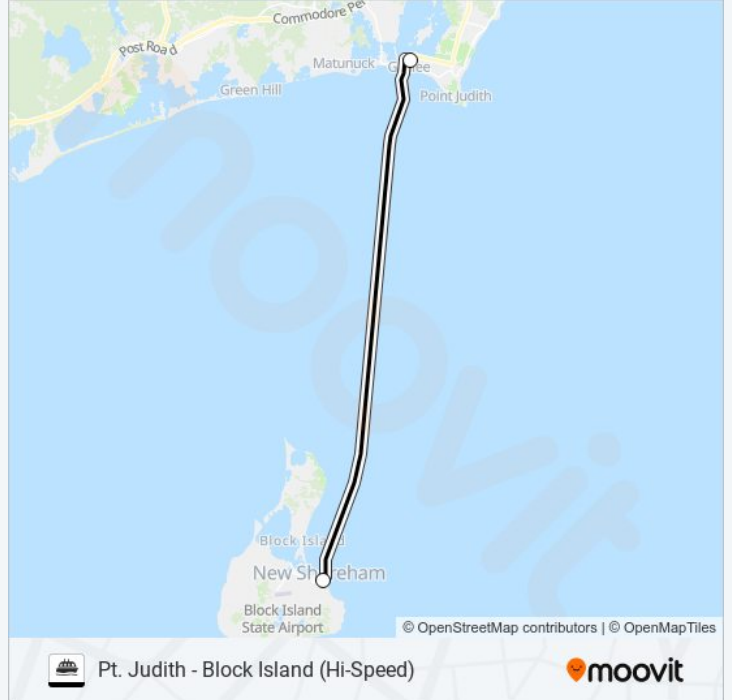

**BLOCK ISLAND FERRY****Pt. Judith - Block Island (Hi-Speed)**[Get The App](#)

The BLOCK ISLAND FERRY ferry line (Pt. Judith - Block Island (Hi-Speed)) has 2 routes. For regular weekdays, their operation hours are:

Pt. Judith - Block Island (Hi-Speed)

Direction: Point Judith

2 stops

[VIEW LINE SCHEDULE](#)

Block Island Ferry, New Shoreham, Ri

Point Judith Ferry Terminal, Narragansett, Ri

BLOCK ISLAND FERRY ferry Time Schedule

Point Judith Route Timetable:

Sunday	9:00 AM - 6:30 PM
Monday	9:00 AM - 6:30 PM
Tuesday	9:00 AM - 6:30 PM
Wednesday	9:00 AM - 6:30 PM
Thursday	9:00 AM - 6:30 PM
Friday	9:00 AM - 6:30 PM
Saturday	9:00 AM - 6:30 PM

BLOCK ISLAND FERRY ferry Info

Direction: Point Judith

Stops: 2

Trip Duration: 30 min

Line Summary:

BLOCK ISLAND FERRY ferry time schedules and route maps are available in an offline PDF at moovitapp.com. Use the Moovit App to see live bus times, train schedule or subway schedule, and step-by-step directions for all public transit in Boston.