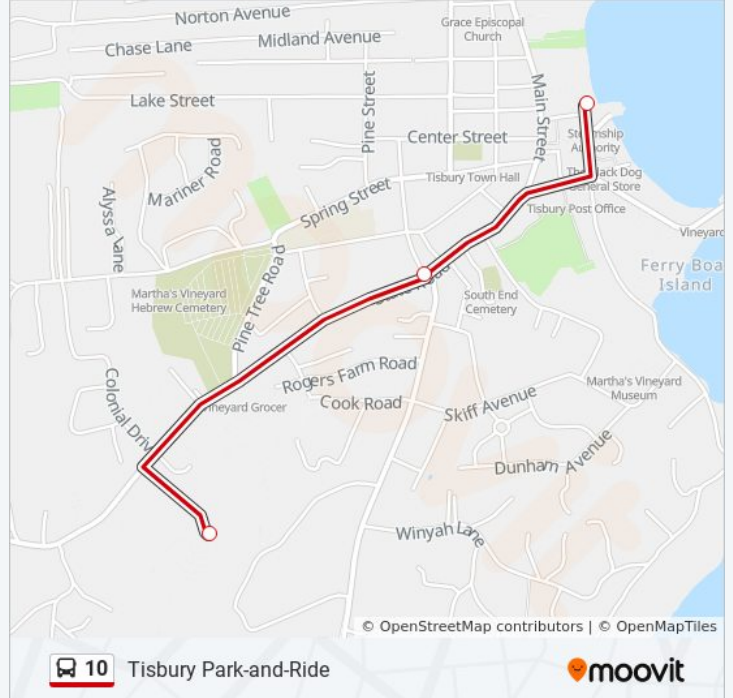

### Direction: Tisbury Park & Ride Lot

3 stops

[VIEW LINE SCHEDULE](#)

Vineyard Haven Ssa Terminal

Look Street

Tisbury Park-N-Ride Lot

### 10 bus Time Schedule

Tisbury Park & Ride Lot Route Timetable:

Sunday	5:23 AM - 10:38 PM
Monday	5:23 AM - 10:38 PM
Tuesday	5:23 AM - 10:38 PM
Wednesday	5:23 AM - 10:38 PM
Thursday	5:23 AM - 10:38 PM
Friday	5:23 AM - 10:38 PM
Saturday	5:23 AM - 10:38 PM

### 10 bus Info

**Direction:** Tisbury Park & Ride Lot

**Stops:** 3

**Trip Duration:** 5 min

**Line Summary:**

**Direction: Vh Ssa Terminal**

3 stops

[VIEW LINE SCHEDULE](#)

Tisbury Park-N-Ride Lot

State Road at Edg-Vh Road

Vineyard Haven Ssa Terminal

**10 bus Time Schedule**

Vh Ssa Terminal Route Timetable:

Sunday	5:15 AM - 10:30 PM
Monday	5:15 AM - 10:30 PM
Tuesday	5:15 AM - 10:30 PM
Wednesday	5:15 AM - 10:30 PM
Thursday	5:15 AM - 10:30 PM
Friday	5:15 AM - 10:30 PM
Saturday	5:15 AM - 10:30 PM