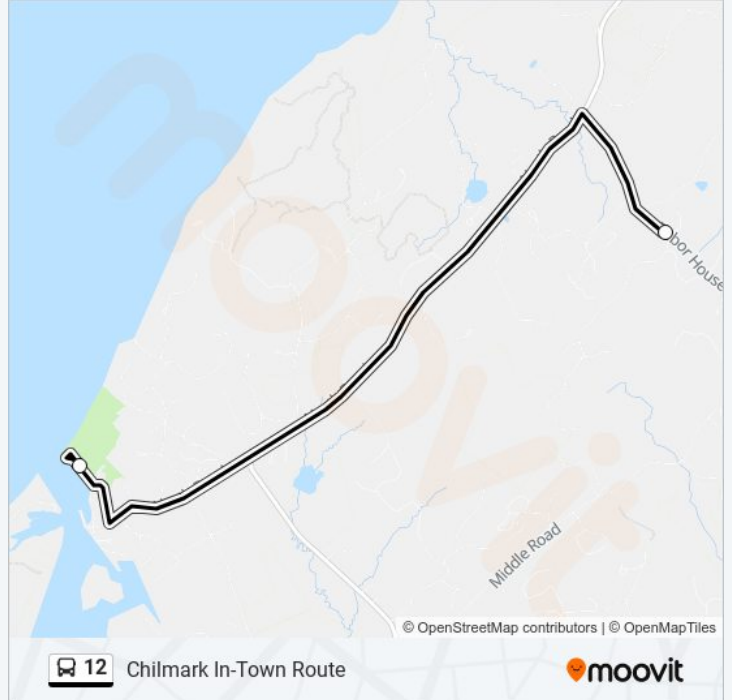

12 bus Info

Direction: Menemsha Beach

Stops: 2

Trip Duration: 9 min

Line Summary:

Direction: Tabor House Road Lot

2 stops

[VIEW LINE SCHEDULE](#)

Menemsha Beach

Chilmark Town Parking Lot

12 bus Time Schedule

Tabor House Road Lot Route Timetable:

Sunday	5:25 PM - 9:05 PM
Monday	5:25 PM - 9:05 PM
Tuesday	5:25 PM - 9:05 PM
Wednesday	5:25 PM - 9:05 PM
Thursday	5:25 PM - 9:05 PM
Friday	5:25 PM - 9:05 PM
Saturday	5:25 PM - 9:05 PM

12 bus Info

Direction: Tabor House Road Lot

Stops: 2

Trip Duration: 9 min

Line Summary:

12 Chilmark In-Town Route

Direction:

5 stops