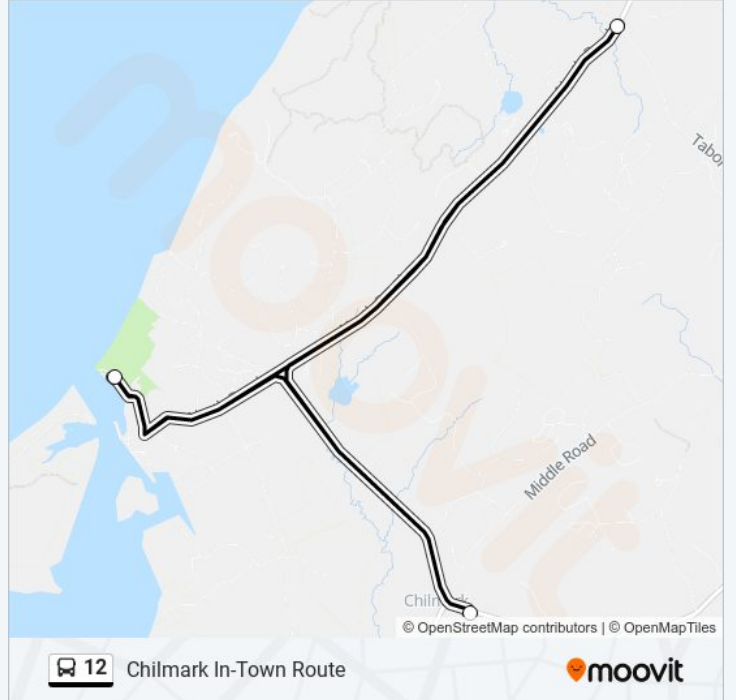

12 bus time schedules and route maps are available in an offline PDF at moovitapp.com. Use the [Moovit App](#) to see live bus times, train schedule or subway schedule, and step-by-step directions for all public transit in Boston.

[About Moovit](#) • [MaaS Solutions](#) • [Supported Countries](#) • [Mooviter Community](#)

© 2024 Moovit - All Rights Reserved

Check Live Arrival Times