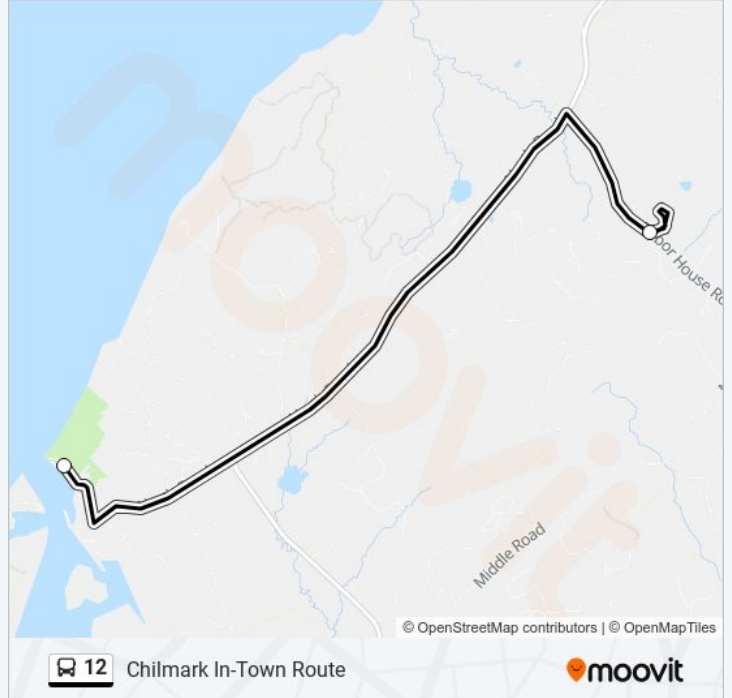

Chilmark In-Town Route

Get The App

The 12 bus line (Chilmark In-Town Route) has 3 routes. For regular weekdays, their operation hours are:
(1) Menemsha Beach: 5:35 PM - 8:55 PM(2) Tabor House Road Lot: 5:25 PM - 9:05 PM(3) : 7:50 AM - 5:05 PM
Use the Moovit App to find the closest 12 bus station near you and find out when is the next 12 bus arriving.

Direction: Menemsha Beach

2 stops

[VIEW LINE SCHEDULE](#)

Chilmark Town Parking Lot

Menemsha Beach

12 bus Time Schedule

Menemsha Beach Route Timetable:

Sunday	5:35 PM - 8:55 PM
Monday	5:35 PM - 8:55 PM
Tuesday	5:35 PM - 8:55 PM
Wednesday	5:35 PM - 8:55 PM
Thursday	5:35 PM - 8:55 PM
Friday	5:35 PM - 8:55 PM
Saturday	5:35 PM - 8:55 PM

12 bus Info

Direction: Menemsha Beach

Stops: 2

Trip Duration: 9 min

Line Summary:

Direction: Tabor House Road Lot

2 stops

[VIEW LINE SCHEDULE](#)

12 bus Info

Direction: Tabor House Road Lot

Stops: 2

Trip Duration: 9 min

Line Summary:

12 Chilmark In-Town Route

Direction:

5 stops