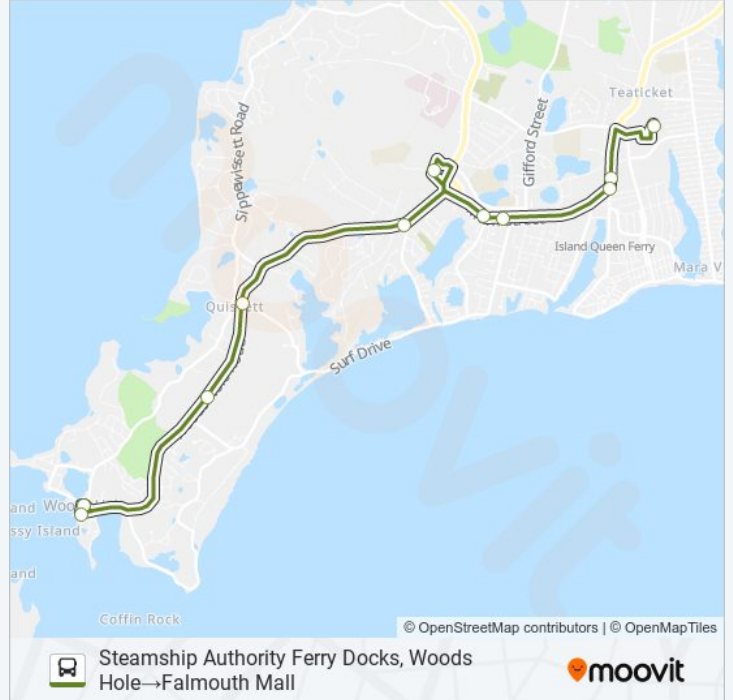

Shining Sea Bike Path, Falmouth

Oyster Pond Road, Falmouth

Woods Hole Oceanographic Institution

Water Street/Luscombe Avenue, Woods Hole

Steamship Authority Ferry Docks, Woods Hole

**WHOOSH TROLLEY bus Time Schedule**Falmouth Mall→Steamship Authority Ferry Docks,  
Woods Hole Route Timetable:

**Direction: Steamship Authority Ferry Docks, Woods Hole → Falmouth Mall**

11 stops

[VIEW LINE SCHEDULE](#)

- Steamship Authority Ferry Docks, Woods Hole
- Water Street/Luscombe Avenue, Woods Hole
- Woods Hole Oceanographic Institution
- Oyster Pond Road, Falmouth
- Shining Sea Bike Path, Falmouth
- Falmouth Bus Depot
- Falmouth Chamber Of Commerce
- Falmouth Library
- Colonial Plaza, Falmouth
- Falmouth Plaza
- Falmouth Mall

**WHOOSH TROLLEY bus Time Schedule**

Steamship Authority Ferry Docks, Woods Hole → Falmouth Mall Route Timetable:

Sunday	10:25 AM - 7:25 PM
Monday	10:25 AM - 7:25 PM
Tuesday	10:25 AM - 7:25 PM
Wednesday	10:25 AM - 7:25 PM
Thursday	10:25 AM - 7:25 PM
Friday	10:25 AM - 7:25 PM
Saturday	10:25 AM - 7:25 PM

**WHOOSH TROLLEY bus Info**

**Direction:** Steamship Authority Ferry Docks, Woods Hole → Falmouth Mall

**Stops:** 11

**Trip Duration:** 25 min

**Line Summary:**

WHOOSH TROLLEY bus time schedules and route maps are available in an offline PDF at [moovitapp.com](https://moovitapp.com). Use the [Moovit App](#) to see live bus times, train schedule or subway schedule, and step-by-step directions for all public transit in Boston.