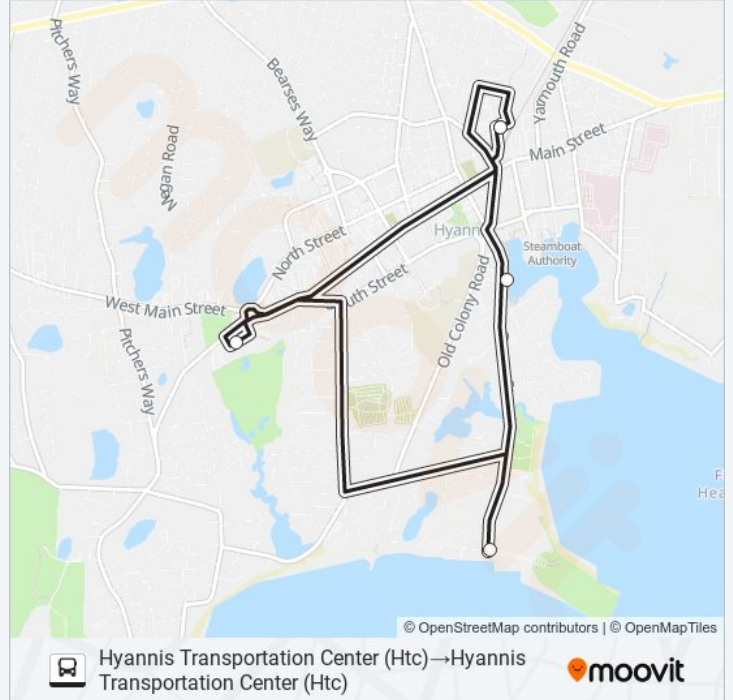

HYANNIS AREA TROLLEY**Hyannis Transportation Center (Htc)→Hyannis Transportation Center (Htc)**[Get The App](#)

The HYANNIS AREA TROLLEY bus line Hyannis Transportation Center (Htc)→Hyannis Transportation Center (Htc) has one route. For regular weekdays, their operation hours are:

Direction: Hyannis Transportation Center (Htc)→Hyannis Transportation Center (Htc)

5 stops

[VIEW LINE SCHEDULE](#)

Hyannis Transportation Center (Htc)

Resort And Conference Center at Hyannis

Kalmus Beach

Bismore Park

Hyannis Transportation Center (Htc)

HYANNIS AREA TROLLEY bus Time Schedule

Hyannis Transportation Center (Htc)→Hyannis Transportation Center (Htc) Route Timetable:

Sunday	10:30 AM - 9:00 PM
Monday	10:30 AM - 9:00 PM
Tuesday	10:30 AM - 9:00 PM
Wednesday	10:30 AM - 9:00 PM
Thursday	10:30 AM - 9:00 PM
Friday	10:30 AM - 9:00 PM
Saturday	10:30 AM - 9:00 PM

HYANNIS AREA TROLLEY bus Info

Direction: Hyannis Transportation Center (Htc)→Hyannis Transportation Center (Htc)

Stops: 5

Trip Duration: 20 min

Line Summary:

HYANNIS AREA TROLLEY bus time schedules and route maps are available in an offline PDF at moovitapp.com. Use the [Moovit App](#) to see live bus times, train schedule or subway schedule, and step-by-step directions for all public transit in Boston.