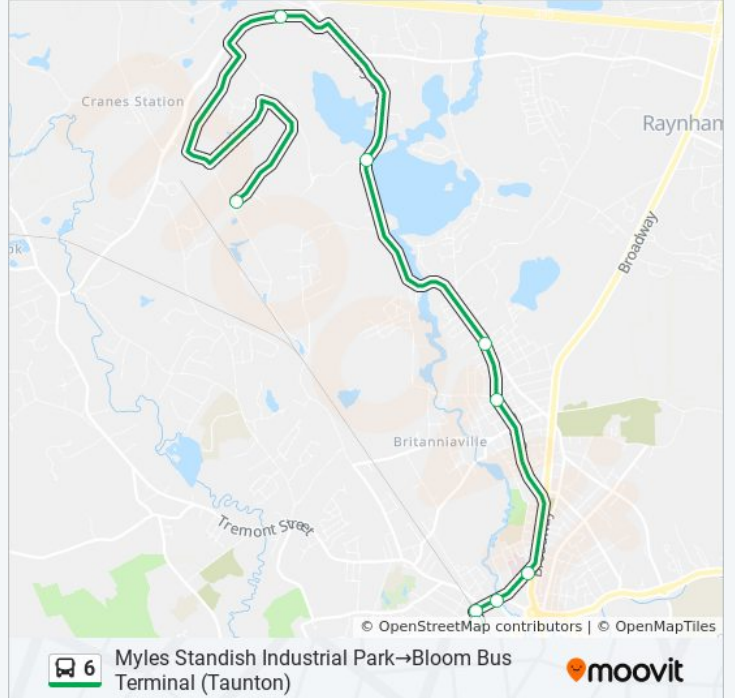

9 stops

[VIEW LINE SCHEDULE](#)

- Bloom Bus Terminal (Taunton)
- Oak St & Railroad Tracks
- Washington St & Frederick R. Martin Sr. Pkwy
- Taunton High School
- Whittenton 3 Corners
- Washington Street And Bay Street
- 1380 Bay Street
- Bay Street And Field Street
- Northwoods Medical Center

9 stops

[VIEW LINE SCHEDULE](#)

- Myles Standish Industrial Park
- Holiday Inn on Myles Standish Blvd
- 1380 Bay Street
- Washington Street And Bay Street
- Whittenton 3 Corners
- Morton Hospital
- Washington St & Frederick R. Martin Sr. Pkwy
- Oak St & Railroad Tracks
- Bloom Bus Terminal (Taunton)

**6 bus Info**

**Direction:** Myles Standish Industrial Park→Bloom Bus Terminal (Taunton)

**Stops:** 9

**Trip Duration:** 21 min

**Line Summary:**

**Direction: Washington Street And Bay Street→Bloom Bus Terminal (Taunton)**

6 stops

[VIEW LINE SCHEDULE](#)

- Washington Street And Bay Street
- Whittenton 3 Corners
- Morton Hospital
- Washington St & Frederick R. Martin Sr. Pkwy
- Oak St & Railroad Tracks
- Bloom Bus Terminal (Taunton)