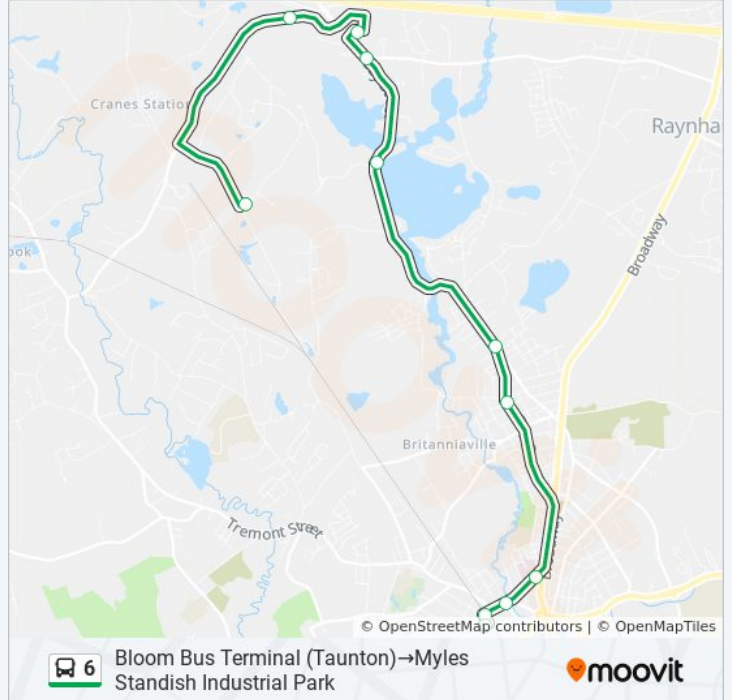

**Direction: Bloom Bus Terminal (Taunton)→Myles Standish Industrial Park**

11 stops

[VIEW LINE SCHEDULE](#)

- Bloom Bus Terminal (Taunton)
- Oak St & Railroad Tracks
- Washington St & Frederick R. Martin Sr. Pkwy
- Morton Hospital
- Whittenton 3 Corners
- Washington Street And Bay Street
- 1380 Bay Street
- Bay Street And Field Street
- Northwoods Medical Center
- Holiday Inn on Myles Standish Blvd
- Myles Standish Industrial Park

**6 bus Info**

**Direction:** Bloom Bus Terminal (Taunton)→Myles Standish Industrial Park

**Stops:** 11

**Trip Duration:** 16 min

**Line Summary:**

**Direction: Bloom Bus Terminal (Taunton)→Northwoods Medical Center**

9 stops

[VIEW LINE SCHEDULE](#)

- Bloom Bus Terminal (Taunton)
- Oak St & Railroad Tracks
- Washington St & Frederick R. Martin Sr. Pkwy
- Taunton High School
- Whittenton 3 Corners
- Washington Street And Bay Street
- 1380 Bay Street
- Bay Street And Field Street
- Northwoods Medical Center

6 stops

[VIEW LINE SCHEDULE](#)

- Washington Street And Bay Street
- Whittenton 3 Corners
- Morton Hospital
- Washington St & Frederick R. Martin Sr. Pkwy
- Oak St & Railroad Tracks
- Bloom Bus Terminal (Taunton)