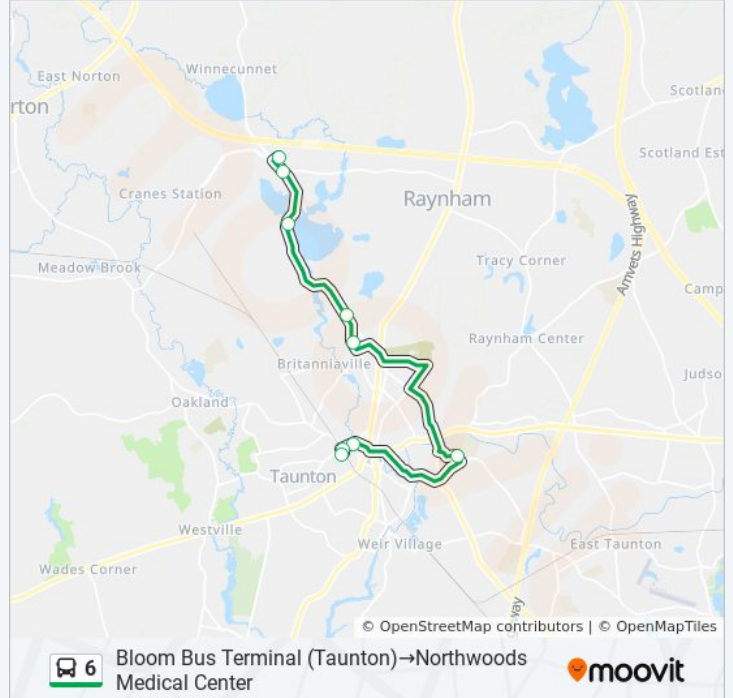

9 stops

[VIEW LINE SCHEDULE](#)

- Bloom Bus Terminal (Taunton)
- Oak St & Railroad Tracks
- Washington St & Frederick R. Martin Sr. Pkwy
- Taunton High School
- Whittenton 3 Corners
- Washington Street And Bay Street
- 1380 Bay Street
- Bay Street And Field Street
- Northwoods Medical Center

**6 bus Info**

**Direction:** Bloom Bus Terminal (Taunton)→Northwoods Medical Center

**Stops:** 9

**Trip Duration:** 34 min

**Line Summary:**

**Direction: Myles Standish Industrial Park→Bloom Bus Terminal (Taunton)**

9 stops

[VIEW LINE SCHEDULE](#)

- Myles Standish Industrial Park
- Holiday Inn on Myles Standish Blvd
- 1380 Bay Street
- Washington Street And Bay Street
- Whittenton 3 Corners
- Morton Hospital
- Washington St & Frederick R. Martin Sr. Pkwy
- Oak St & Railroad Tracks
- Bloom Bus Terminal (Taunton)

6 stops

[VIEW LINE SCHEDULE](#)

- Washington Street And Bay Street
- Whittenton 3 Corners
- Morton Hospital
- Washington St & Frederick R. Martin Sr. Pkwy
- Oak St & Railroad Tracks
- Bloom Bus Terminal (Taunton)