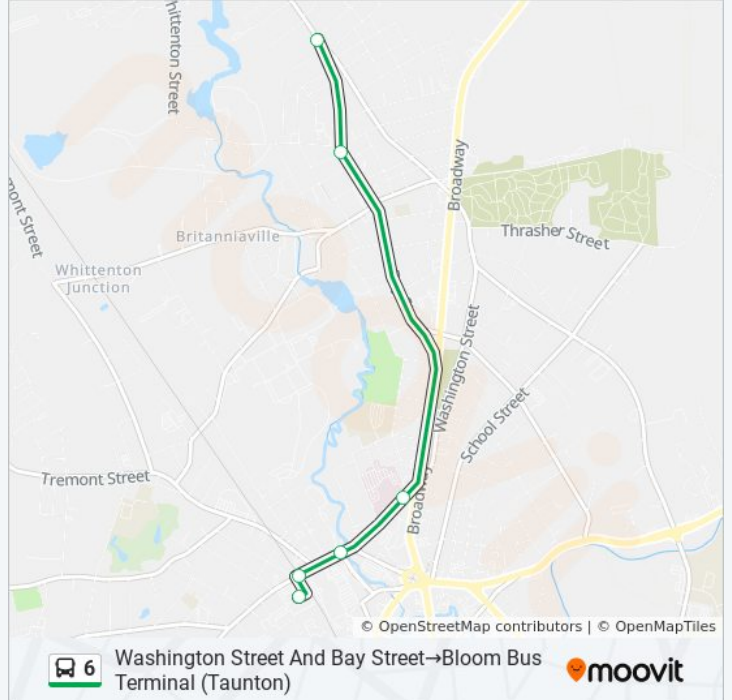

9 stops

[VIEW LINE SCHEDULE](#)

- Bloom Bus Terminal (Taunton)
- Oak St & Railroad Tracks
- Washington St & Frederick R. Martin Sr. Pkwy
- Taunton High School
- Whittenton 3 Corners
- Washington Street And Bay Street
- 1380 Bay Street
- Bay Street And Field Street
- Northwoods Medical Center

6 stops

[VIEW LINE SCHEDULE](#)

- Washington Street And Bay Street
- Whittenton 3 Corners
- Morton Hospital
- Washington St & Frederick R. Martin Sr. Pkwy
- Oak St & Railroad Tracks
- Bloom Bus Terminal (Taunton)

**6 bus Time Schedule**

Washington Street And Bay Street→Bloom Bus Terminal (Taunton) Route Timetable:

Sunday	Not Operational
Monday	2:38 PM
Tuesday	2:38 PM
Wednesday	2:38 PM
Thursday	2:38 PM
Friday	2:38 PM
Saturday	Not Operational

**6 bus Info**

**Direction:** Washington Street And Bay Street→Bloom Bus Terminal (Taunton)

**Stops:** 6

**Trip Duration:** 8 min

**Line Summary:**

6 bus time schedules and route maps are available in an offline PDF at [moovitapp.com](https://moovitapp.com). Use the [Moovit App](#) to see live bus times, train schedule or subway schedule, and step-by-step directions for all public transit in Boston.