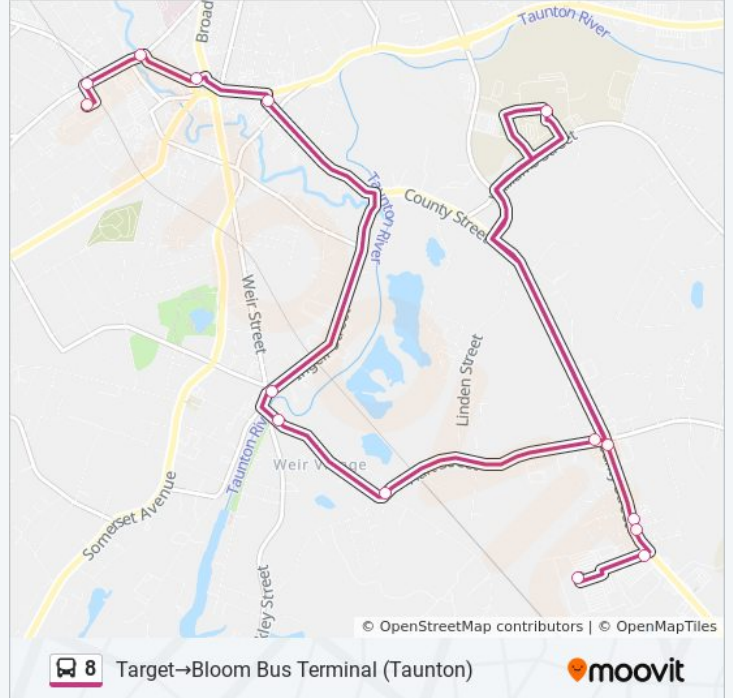

- Bloom Bus Terminal (Taunton)
- Oak St & Railroad Tracks
- Washington St & Frederick R. Martin Sr. Pkwy
- Downtown Taunton (Cohannet St & Rte. 44)
- Main Street And Summer Street (Eastbound)
- Ingell Street And Weir Street
- Taunton High School
- Plain Street And East Water Street (Eastbound)
- Plain Street And Hart Street
- Hart St & County St
- Hart's Four Corners
- County Street And Karena Drive
- County St & Deer Park Village Apts
- County St & Mozzone Blvd
- Target

8 bus Info
Direction: Bloom Bus Terminal (Taunton)→Target
Stops: 15
Trip Duration: 20 min
Line Summary:

Direction: Target→Bloom Bus Terminal (Taunton)

15 stops

[VIEW LINE SCHEDULE](#)

- Target
- County Rd & Taunton Depot Drive
- County St & Deer Park Village Apts
- County Street And Karena Drive
- Hart's Four Corners
- Taunton High School
- Hart St & County St
- Plain Street And Hart Street
- Plain Street And East Water Street (Westbound)
- Ingell Street And Weir Street
- Main Street And Summer Street (Westbound)
- Downtown Courthouse
- Washington St & Court St
- Oak St & Railroad Tracks
- Bloom Bus Terminal (Taunton)

8 bus Time Schedule

Target→Bloom Bus Terminal (Taunton) Route

Timetable:

Sunday	Not Operational
Monday	6:30 AM - 6:30 PM
Tuesday	6:30 AM - 6:30 PM
Wednesday	6:30 AM - 6:30 PM
Thursday	6:30 AM - 6:30 PM
Friday	6:30 AM - 6:30 PM
Saturday	9:30 AM - 5:30 PM

8 bus Info

Direction: Target→Bloom Bus Terminal (Taunton)

Stops: 15

Trip Duration: 20 min

Line Summary:

Direction: Taunton High School→Bloom Bus Terminal (Taunton)

10 stops

[VIEW LINE SCHEDULE](#)