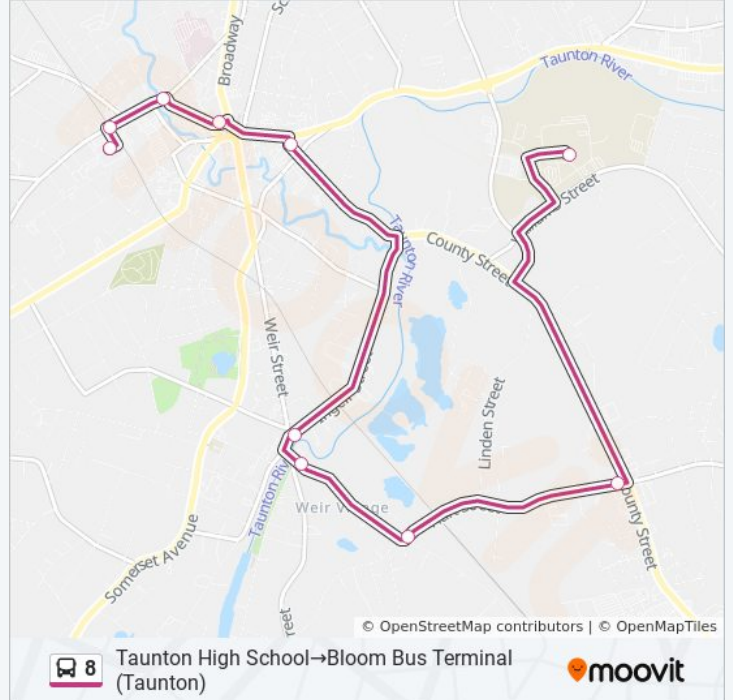

- Bloom Bus Terminal (Taunton)
- Oak St & Railroad Tracks
- Washington St & Frederick R. Martin Sr. Pkwy
- Downtown Taunton (Cohannet St & Rte. 44)
- Main Street And Summer Street (Eastbound)
- Ingell Street And Weir Street
- Taunton High School
- Plain Street And East Water Street (Eastbound)
- Plain Street And Hart Street
- Hart St & County St
- Hart's Four Corners
- County Street And Karena Drive
- County St & Deer Park Village Apts
- County St & Mozzone Blvd
- Target

8 bus Info
Direction: Bloom Bus Terminal (Taunton)→Target
Stops: 15
Trip Duration: 20 min
Line Summary:

Direction: Target→Bloom Bus Terminal (Taunton)

15 stops

[VIEW LINE SCHEDULE](#)

- Target
- County Rd & Taunton Depot Drive
- County St & Deer Park Village Apts
- County Street And Karena Drive
- Hart's Four Corners
- Taunton High School
- Hart St & County St
- Plain Street And Hart Street
- Plain Street And East Water Street (Westbound)
- Ingell Street And Weir Street
- Main Street And Summer Street (Westbound)
- Downtown Courthouse
- Washington St & Court St
- Oak St & Railroad Tracks
- Bloom Bus Terminal (Taunton)

- Taunton High School
- Hart St & County St
- Plain Street And Hart Street
- Plain Street And East Water Street (Westbound)
- Ingell Street And Weir Street
- Main Street And Summer Street (Westbound)
- Downtown Courthouse
- Washington St & Court St
- Oak St & Railroad Tracks
- Bloom Bus Terminal (Taunton)

8 bus Info

Direction: Taunton High School→Bloom Bus Terminal (Taunton)

Stops: 10

Trip Duration: 17 min

Line Summary:

8 bus time schedules and route maps are available in an offline PDF at moovitapp.com. Use the [Moovit App](#) to see live bus times, train schedule or subway schedule, and step-by-step directions for all public transit in Boston.