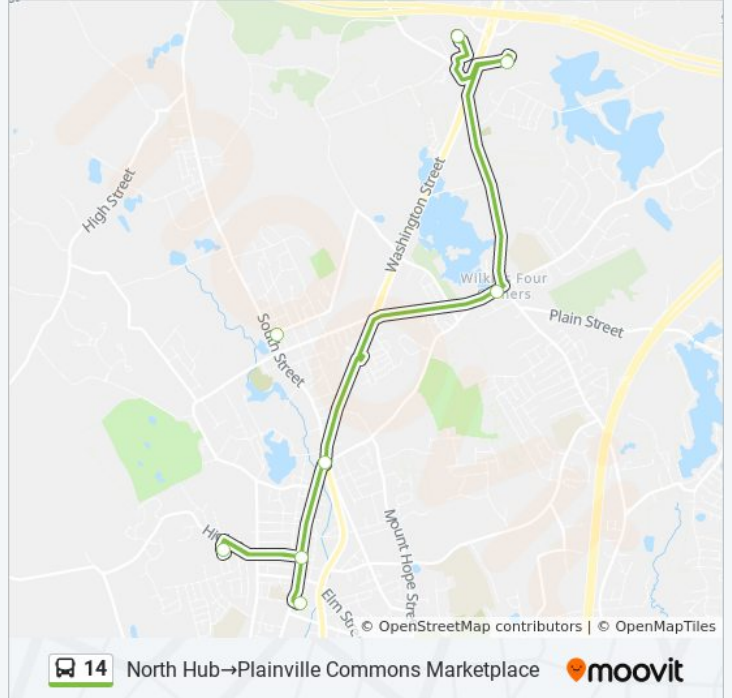

Direction: Plainville Commons Marketplace→North Hub

8 stops

[VIEW LINE SCHEDULE](#)

- Plainville Commons Marketplace
- Sturdy Memorial Urgent Care
- Sunset Acres
- Circle Court
- N Washington St & High St
- N Washington St & Elm St
- Stop And Shop
- North Hub

14 bus Time Schedule

Plainville Commons Marketplace→North Hub Route Timetable:

Sunday	Not Operational
Monday	5:55 AM - 5:55 PM
Tuesday	5:55 AM - 5:55 PM
Wednesday	5:55 AM - 5:55 PM
Thursday	5:55 AM - 5:55 PM
Friday	5:55 AM - 5:55 PM
Saturday	8:55 AM - 3:55 PM

14 bus Info

Direction: Plainville Commons Marketplace→North Hub

Stops: 8

Trip Duration: 30 min

Line Summary: