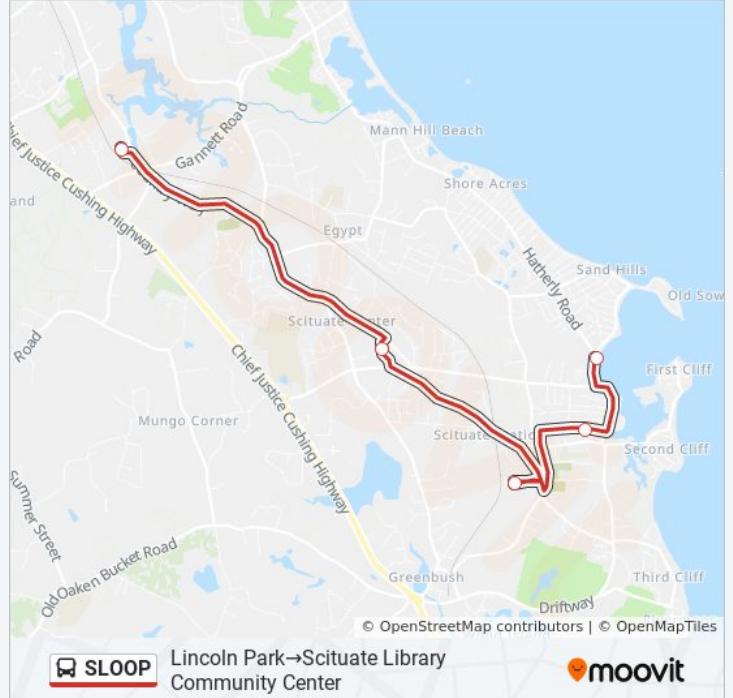

Use the Moovit App to find the closest SLOOP bus station near you and find out when is the next SLOOP bus arriving.

Direction: Lincoln Park→Scituate Library Community Center

5 stops

[VIEW LINE SCHEDULE](#)

Lincoln Park

Central Park

Wheeler Park

Senior Center

Scituate Library Community Center

SLOOP bus Time Schedule

Lincoln Park→Scituate Library Community Center
Route Timetable:

Sunday	9:22 AM - 4:52 PM
Monday	8:00 AM - 5:18 PM
Tuesday	8:00 AM - 5:18 PM
Wednesday	8:00 AM - 5:18 PM
Thursday	8:00 AM - 5:18 PM
Friday	8:00 AM - 5:18 PM
Saturday	9:22 AM - 4:52 PM

SLOOP bus Info

Direction: Lincoln Park→Scituate Library Community Center

Stops: 5

Trip Duration: 23 min

Line Summary:

Direction: Scituate Library Community Center→Lincoln Park

8 stops

[VIEW LINE SCHEDULE](#)

Scituate Library Community Center

Harbor Cvs

Village Market

Widow's Walk Golf Course

Greenbush

Town Hall

North Scituate Plaza

Lincoln Park