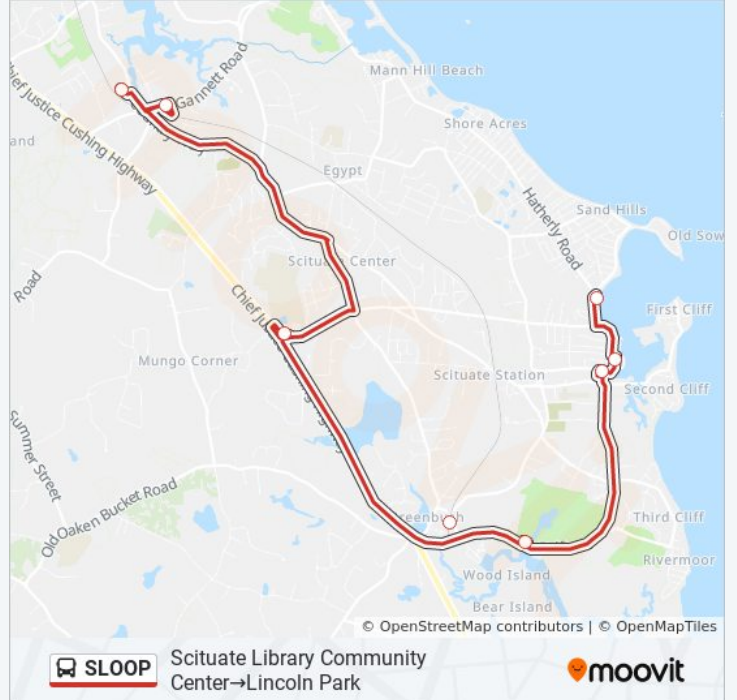

SLOOP bus Info

Direction: Lincoln Park→Scituate Library Community Center

Stops: 5

Trip Duration: 23 min

Line Summary:

Direction: Scituate Library Community Center→Lincoln Park

8 stops

[VIEW LINE SCHEDULE](#)

Scituate Library Community Center

Harbor Cvs

Village Market

Widow's Walk Golf Course

Greenbush

Town Hall

North Scituate Plaza

Lincoln Park

SLOOP bus Time Schedule

Scituate Library Community Center→Lincoln Park
Route Timetable:

Sunday	9:00 AM - 4:30 PM
Monday	7:30 AM - 4:45 PM
Tuesday	7:30 AM - 4:45 PM
Wednesday	7:30 AM - 4:45 PM
Thursday	7:30 AM - 4:45 PM
Friday	7:30 AM - 4:45 PM
Saturday	9:00 AM - 4:30 PM

SLOOP bus Info

Direction: Scituate Library Community Center→Lincoln Park

Stops: 8

Trip Duration: 28 min

Line Summary:

SLOOP bus time schedules and route maps are available in an offline PDF at moovitapp.com. Use the [Moovit App](#) to see live bus times, train schedule or subway schedule, and step-by-step directions for all public transit in Boston.