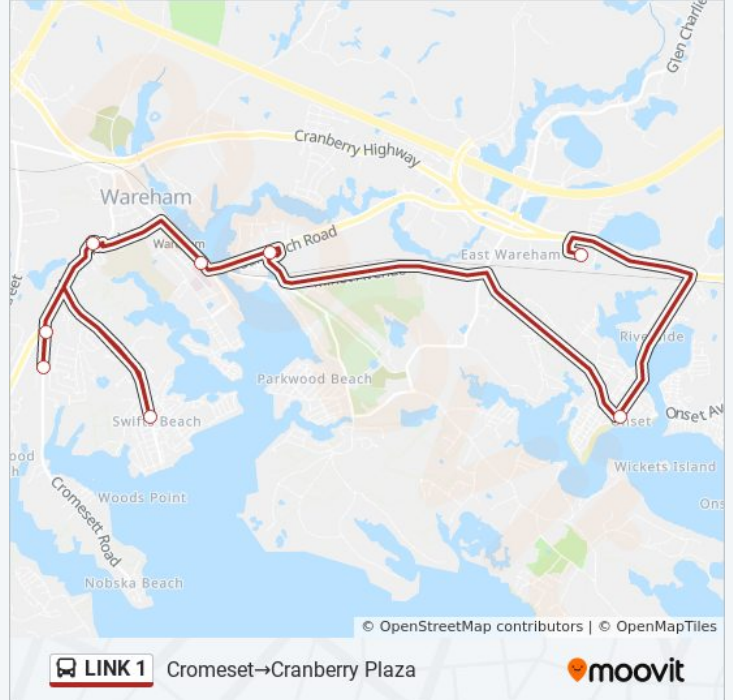

LINK 1 bus time schedules and route maps are available in an offline PDF at moovitapp.com. Use the [Moovit App](#) to see live bus times, train schedule or subway schedule, and step-by-step directions for all public transit in Boston.

[About Moovit](#) • [MaaS Solutions](#) • [Supported Countries](#) • [Mooviter Community](#)

© 2024 Moovit - All Rights Reserved

Check Live Arrival Times