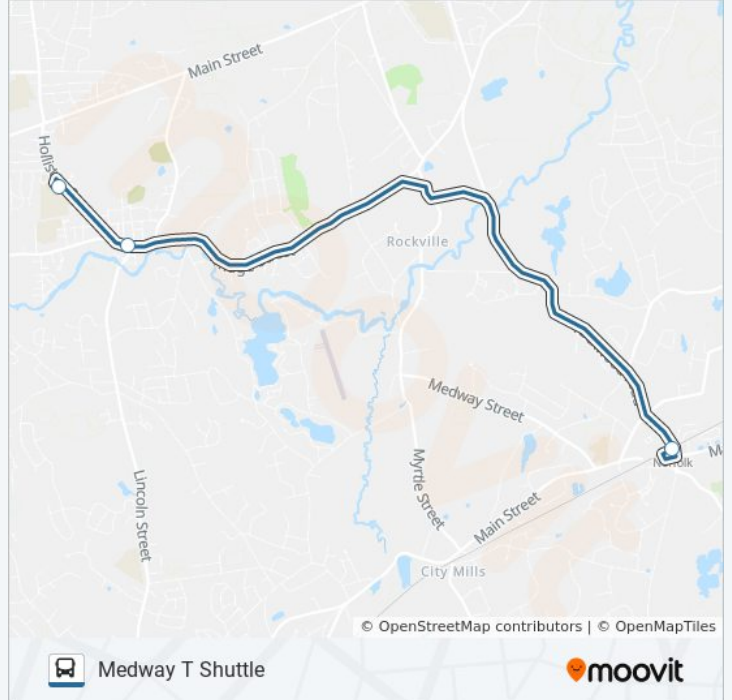

Use the Moovit App to find the closest MEDWAY T SHUTTLE bus station near you and find out when is the next MEDWAY T SHUTTLE bus arriving.

Direction: Medway Middle School→Norfolk Commuter Rail Station

3 stops

MEDWAY T SHUTTLE bus Info

Direction: Medway Middle School→Norfolk Commuter Rail Station

Stops: 3

Trip Duration: 13 min

Line Summary:

Direction: Norfolk Commuter Rail Station → Medway Middle School

3 stops

[VIEW LINE SCHEDULE](#)

MEDWAY T SHUTTLE bus Info

Direction: Norfolk Commuter Rail Station → Medway Middle School

Stops: 3

Trip Duration: 14 min

Line Summary:

MEDWAY T SHUTTLE bus time schedules and route maps are available in an offline PDF at moovitapp.com. Use the [Moovit App](#) to see live bus times, train schedule or subway schedule, and step-by-step directions for all public transit in Boston.