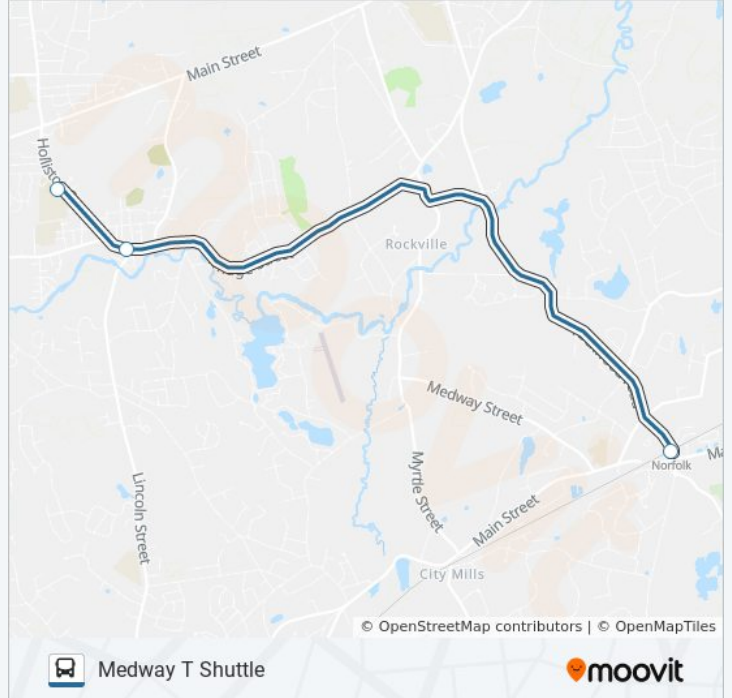

 MEDWAY T SHUTTLE

Medway T Shuttle

[Get The App](#)

The bus line Medway T Shuttle has 2 routes. For regular weekdays, their operation hours are:

(1) Medway Middle School→Norfolk Commuter Rail Station: 5:55 AM - 6:55 AM
(2) Norfolk Commuter Rail Station→Medway Middle School: 5:32 PM - 6:32 PM

Use the Moovit App to find the closest MEDWAY T SHUTTLE bus station near you and find out when is the next MEDWAY T SHUTTLE bus arriving.

Direction: Medway Middle School→Norfolk Commuter Rail Station

3 stops

[VIEW LINE SCHEDULE](#)

Medway Middle School

Village Street Post Office

Norfolk Commuter Rail Station

MEDWAY T SHUTTLE bus Time Schedule

Medway Middle School→Norfolk Commuter Rail Station Route Timetable:

Sunday	Not Operational
Monday	5:55 AM - 6:55 AM
Tuesday	5:55 AM - 6:55 AM
Wednesday	5:55 AM - 6:55 AM
Thursday	5:55 AM - 6:55 AM
Friday	5:55 AM - 6:55 AM
Saturday	Not Operational

MEDWAY T SHUTTLE bus Info

Direction: Medway Middle School→Norfolk Commuter Rail Station

Stops: 3

Trip Duration: 13 min

Line Summary:

Direction: Norfolk Commuter Rail Station → Medway Middle School

3 stops

[VIEW LINE SCHEDULE](#)