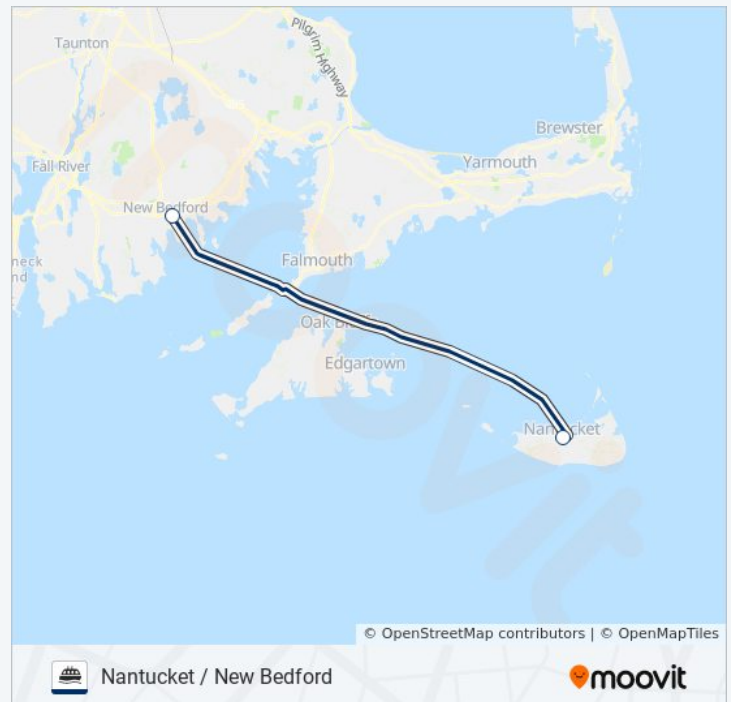

### Direction: Nantucket MA

2 stops

[VIEW LINE SCHEDULE](#)

New Bedford, MA

Nantucket, MA

### SEASTREAK ferry Info

**Direction:** Nantucket MA

**Stops:** 2

**Trip Duration:** 120 min

**Line Summary:**

Nantucket / New Bedford

**Direction: New Bedford MA**

2 stops

[VIEW LINE SCHEDULE](#)

Nantucket, MA

New Bedford, MA

**SEASTREAK ferry Time Schedule**

New Bedford MA Route Timetable:

Sunday	11:15 AM - 4:15 PM
Monday	11:15 AM - 4:15 PM
Tuesday	11:15 AM - 4:15 PM
Wednesday	11:15 AM - 4:15 PM
Thursday	11:15 AM - 4:15 PM
Friday	11:15 AM - 4:15 PM
Saturday	11:15 AM - 4:15 PM

**SEASTREAK ferry Info**

**Direction:** New Bedford MA

**Stops:** 2

**Trip Duration:** 125 min

**Line Summary:**

SEASTREAK ferry time schedules and route maps are available in an offline PDF at [moovitapp.com](https://moovitapp.com). Use the [Moovit App](#) to see live bus times, train schedule or subway schedule, and step-by-step directions for all public transit in Boston.