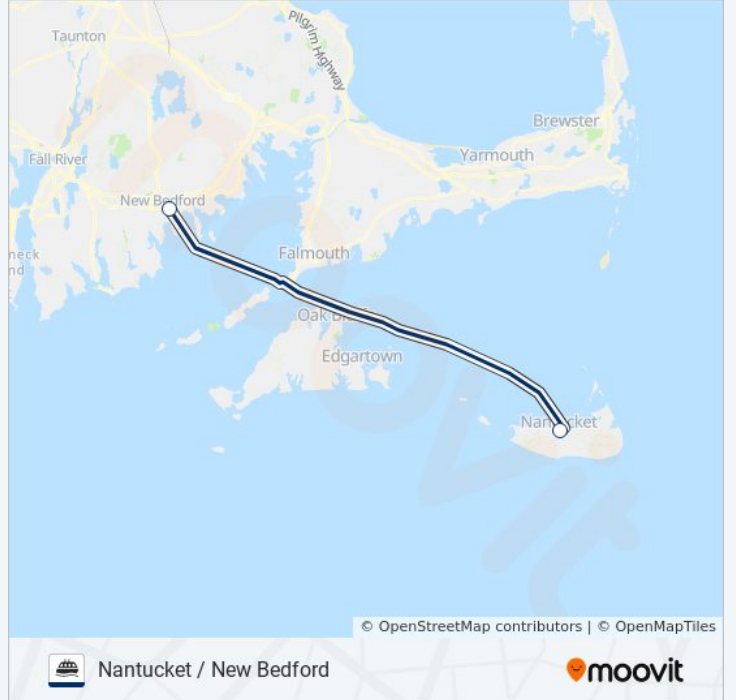

### Direction: Nantucket MA

2 stops

[VIEW LINE SCHEDULE](#)

New Bedford, MA

Nantucket, MA

### SEASTREAK ferry Time Schedule

Nantucket MA Route Timetable:

Sunday	9:00 AM - 2:00 PM
Monday	9:00 AM - 2:00 PM
Tuesday	9:00 AM - 2:00 PM
Wednesday	9:00 AM - 2:00 PM
Thursday	9:00 AM - 2:00 PM
Friday	9:00 AM - 2:00 PM
Saturday	9:00 AM - 2:00 PM

### SEASTREAK ferry Info

**Direction:** Nantucket MA

**Stops:** 2

**Trip Duration:** 120 min

**Line Summary:**

Nantucket / New Bedford

**Direction: New Bedford MA**

2 stops

**SEASTREAK ferry Info**

**Direction:** New Bedford MA

**Stops:** 2

**Trip Duration:** 125 min

**Line Summary:**

SEASTREAK ferry time schedules and route maps are available in an offline PDF at [moovitapp.com](https://moovitapp.com). Use the [Moovit App](#) to see live bus times, train schedule or subway schedule, and step-by-step directions for all public transit in Boston.