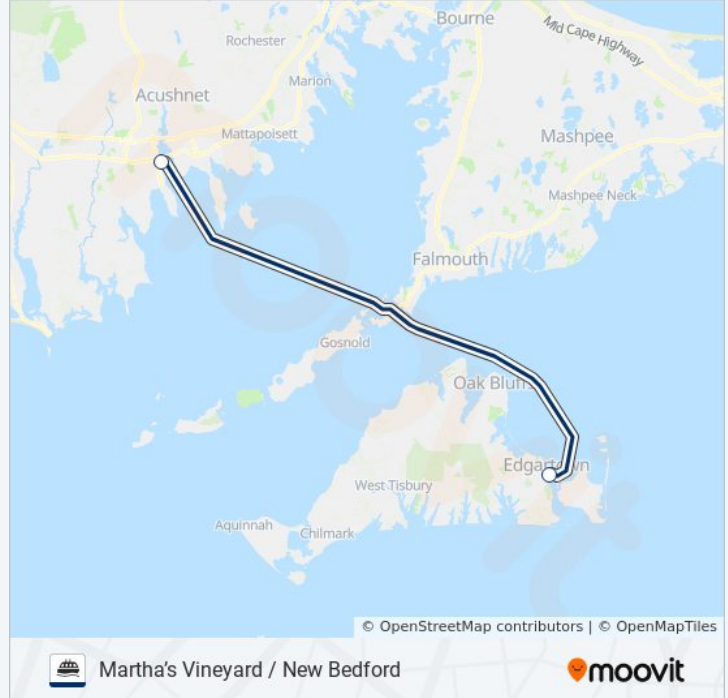

Martha's Vineyard / New Bedford

Get The App

The SEASTREAK ferry line (Martha's Vineyard / New Bedford) has 2 routes. For regular weekdays, their operation hours are:

(1) New Bedford MA: 8:55 AM - 7:45 PM (2) Oak Bluffs Martha'S Vineyard MA: 7:50 AM - 6:30 PM

Use the Moovit App to find the closest SEASTREAK ferry station near you and find out when is the next SEASTREAK ferry arriving.

Direction: New Bedford MA

2 stops

[VIEW LINE SCHEDULE](#)

Oak Bluffs, Martha'S Vineyard, MA

New Bedford, MA

SEASTREAK ferry Time Schedule

New Bedford MA Route Timetable:

Sunday	8:55 AM - 7:45 PM
Monday	7:10 AM - 7:45 PM
Tuesday	7:10 AM - 7:45 PM
Wednesday	8:55 AM - 7:45 PM
Thursday	8:55 AM - 7:45 PM
Friday	7:10 AM - 7:45 PM
Saturday	8:55 AM - 7:45 PM

SEASTREAK ferry Info

Direction: New Bedford MA

Stops: 2

Trip Duration: 55 min

Line Summary:

Direction: Oak Bluffs Martha'S Vineyard MA

2 stops

[VIEW LINE SCHEDULE](#)