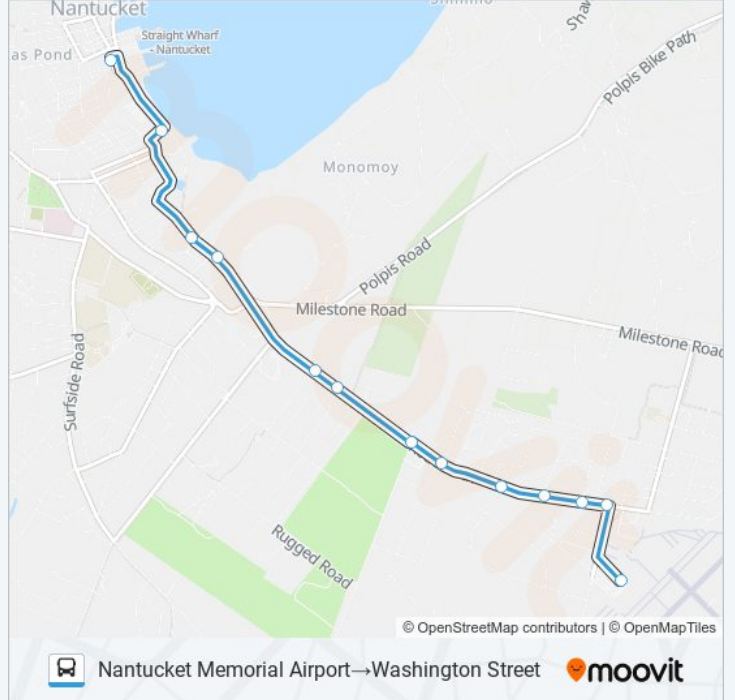

Use the Moovit App to find the closest AIRPORT bus station near you and find out when is the next AIRPORT bus arriving.

Direction: Nantucket Memorial Airport→Washington Street

13 stops

[VIEW LINE SCHEDULE](#)

Nantucket Memorial Airport

Airport Road/Old South Road/Macy's Lane

Mary Anne Lane (Inbound)

Pine Crest Drive (Inbound)

Egan Lane (Inbound)

Goldfinch Drive (Inbound)

Lovers Lane (Inbound)

Youngs Way (Inbound)

Amelia Drive (Inbound)

Orange Street/Landmark House (Inbound)

Bayberry Court (Inbound)

Francis Street/Washington Street (Inbound)

Washington Street

AIRPORT bus Time Schedule

Nantucket Memorial Airport→Washington Street
Route Timetable:

Stops: 13

Trip Duration: 29 min

Line Summary:

Direction: Washington Street→Nantucket Memorial Airport

15 stops

[VIEW LINE SCHEDULE](#)

- Washington Street
- Francis Street/Union Street (Outbound)
- Union Street/Orange Street (Outbound)
- Bayberry Court (Outbound)
- Orange Street/Landmark House (Outbound)
- Rotary/Old South Road (Outbound)
- Amelia Drive (Outbound)
- Youngs Way (Outbound)
- Lovers Lane (Outbound)
- Goldfinch Drive (Outbound)
- Egan Lane (Outbound)
- Pine Crest Drive (Outbound)
- Mary Anne Lane (Outbound)
- Airport Road/Old South Road
- Nantucket Memorial Airport