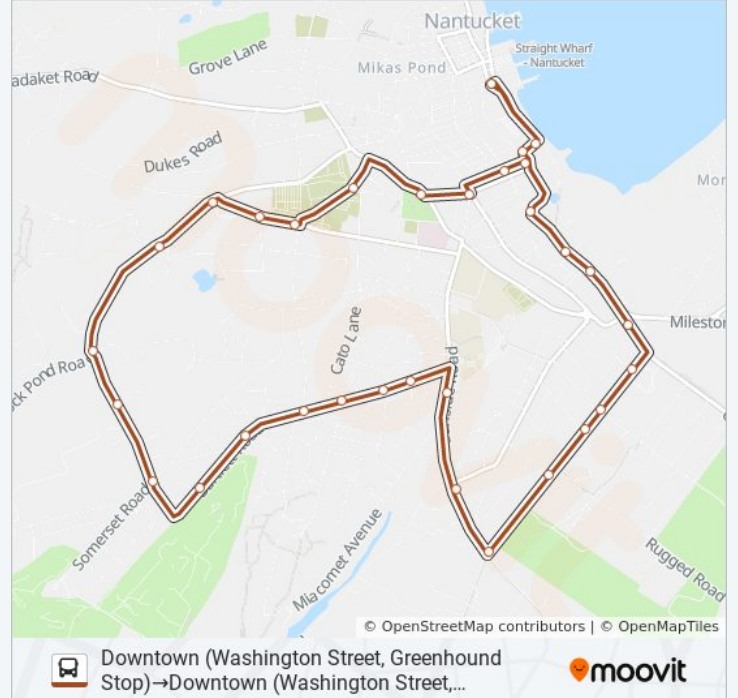

Direction: Downtown (Washington Street, Greenhound Stop)→Downtown (Washington Street, Greenhound Stop)

33 stops

[VIEW LINE SCHEDULE](#)

Downtown (Washington Street, Greenhound Stop)

Francis Street/Union Street (Outbound)

MIACOMET LOOP bus Info

Direction: Downtown (Washington Street, Greenhound Stop)→Downtown (Washington Street, Greenhound Stop)

Stops: 33

Trip Duration: 30 min

Line Summary:

Marble Way

83 Barlett Road

Raceway Drive/Somerset Lane

Catherine Lane

Somerset Lane/Hummock Pond Road

Burnt Swamp Lane

Hawthorne Lane

Hussey Farm Road

Hummock Pond Road/Vesper Lane/Somerset Road

Joy Street/Mt. Vernon Street

The Old Mill

West York Lane at 5 Corners

West Dover Street/Orange Street

East Dover Street

Francis Street/Washington Street (Inbound)

Downtown (Washington Street, Greenhound Stop)

MIACOMET LOOP bus time schedules and route maps are available in an offline PDF at moovitapp.com. Use the [Moovit App](#) to see live bus times, train schedule or subway schedule, and step-by-step directions for all public transit in Boston.