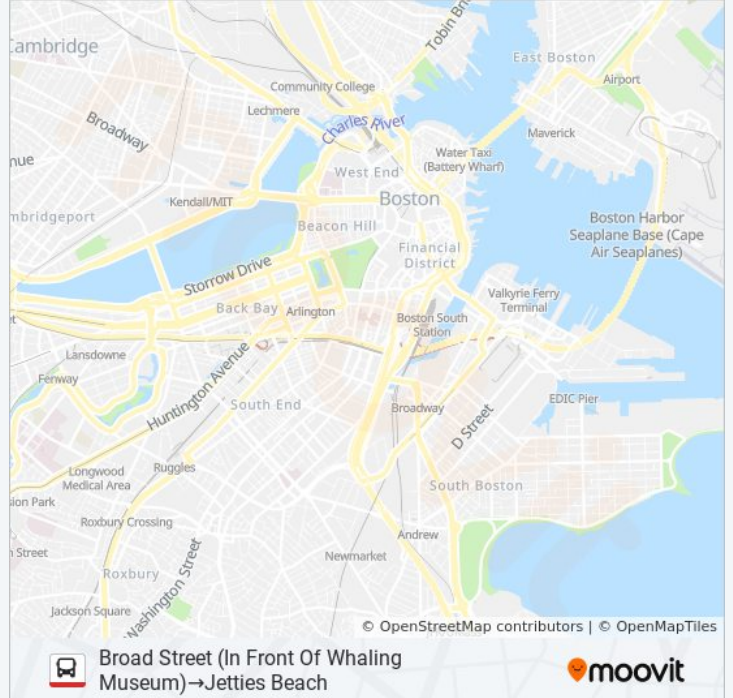

 **JETTIES BEACH ROUTE****Broad Street (In Front Of Whaling Museum)→Jetties Beach**[Get The App](#)

The JETTIES BEACH ROUTE bus line (Broad Street (In Front Of Whaling Museum)→Jetties Beach) has 2 routes. For regular weekdays, their operation hours are:

Direction: Broad Street (In Front Of Whaling Museum)→Jetties Beach

7 stops

[VIEW LINE SCHEDULE](#)

Broad Street (In Front Of Whaling Museum)
North Water Street/Easton Street (Outbound)
South Beach Street/Easton Street (Outbound)
East Lincoln Avenue
North Beach Street/Charles Street (Outbound)
North Beach Street/Bathing Beach Road (Outbound)
Jetties Beach

JETTIES BEACH ROUTE bus Info

Direction: Broad Street (In Front Of Whaling Museum)→Jetties Beach

Stops: 7

Trip Duration: 14 min

Line Summary:

Direction: Jetties Beach→Broad Street (In Front Of Whaling Museum)

6 stops

[VIEW LINE SCHEDULE](#)

Jetties Beach

North Beach Street/Bathing Beach Road (Inbound)

North Beach Street/Charles Street (Inbound)

East Lincoln Avenue

North Beach Street/Easton Street (Inbound)

Broad Street (In Front Of Whaling Museum)