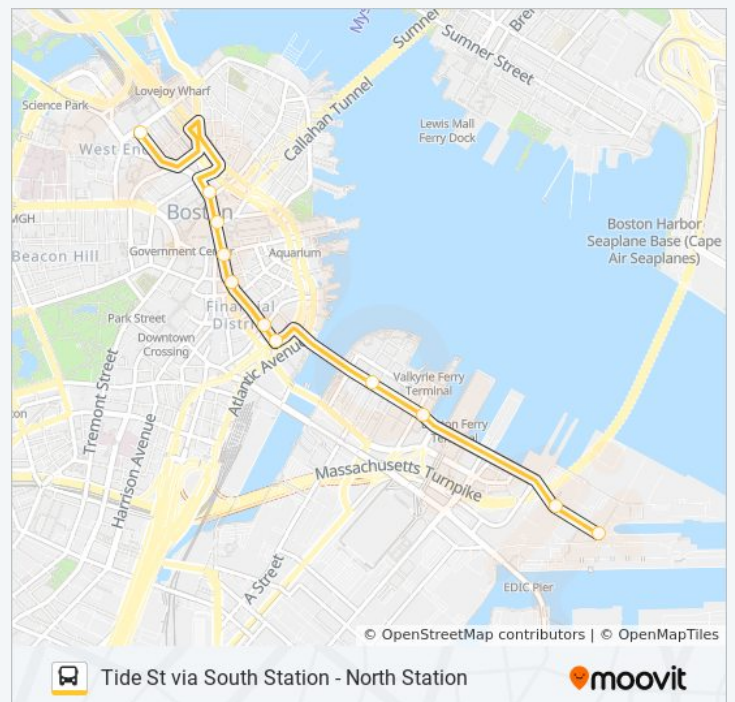

#### 4 bus Info

**Direction:** Marine Park Via South Station

**Stops:** 11

**Trip Duration:** 28 min

**Line Summary:**

 [4 bus Line Map](#)

Purchase St @ Pearl St

Pearl St @ High St

Pearl St @ Congress St

Congress St @ State St

Government Center (Congress St @ North St)

Congress St @ Haymarket Sta

Portland St @ Causeway St

## Direction: North Station Via South Station

14 stops

[VIEW LINE SCHEDULE](#)

Summer St @ Drydock Ave

Summer St @ D St

Summer St @ Wtc Ave

Summer St Opp Melcher St

Summer St @ Atlantic Ave

Atlantic Ave @ Congress St

Atlantic Ave @ Seaport Blvd.

Atlantic Ave @ Rowes Wharf

Atlantic Ave @ Milk St

Atlantic Ave @ State St-Marriott Hotel

Atlantic Ave @ Atlantic Ave

Commercial St @ Hanover St

Commercial St Opp Hull St