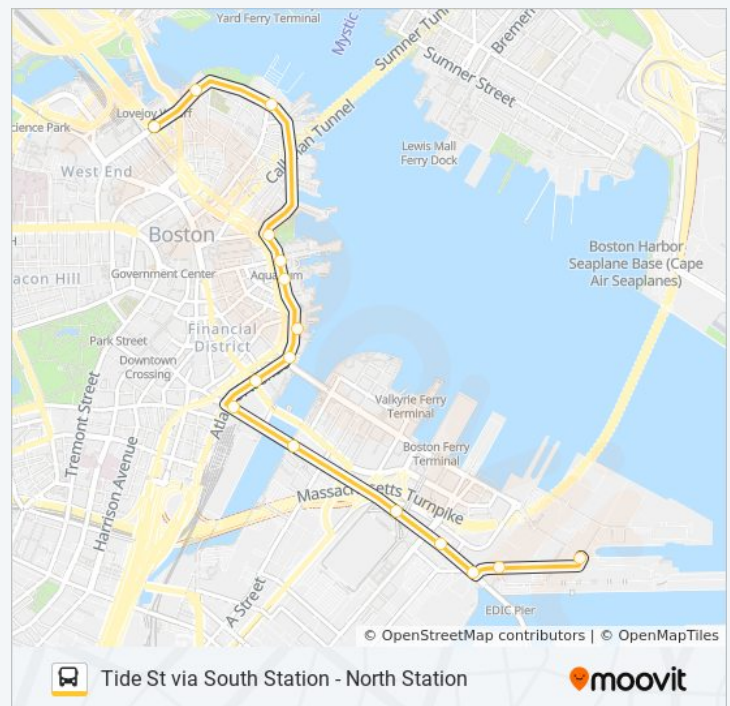

Use the Moovit App to find the closest 4 bus station near you and find out when is the next 4 bus arriving.

**Direction: Marine Park**  
 12 stops  
[VIEW LINE SCHEDULE](#)

- Causeway St @ North Station
- Surface Rd Opp Public Market
- Congress St Opp North St
- Devonshire St @ Water St
- Congress St @ Franklin St
- Atlantic Ave @ Congress St
- Seaport Blvd @ Sleeper St
- Northern Ave @ D St
- Northern Ave @ Harbor St
- Northern Ave @ Tide St
- Drydock Ave @ Harbor St
- Summer St @ Drydock Ave

## Direction: North Station Via South Station

14 stops

[VIEW LINE SCHEDULE](#)

Summer St @ Drydock Ave

Summer St @ D St

Summer St @ Wtc Ave

Summer St Opp Melcher St

Summer St @ Atlantic Ave

Atlantic Ave @ Congress St

Atlantic Ave @ Seaport Blvd.

Atlantic Ave @ Rowes Wharf

Atlantic Ave @ Milk St

Atlantic Ave @ State St-Marriott Hotel

Atlantic Ave @ Atlantic Ave

Commercial St @ Hanover St

Commercial St Opp Hull St

## 4 bus Info

**Direction:** North Station Via South Station

**Stops:** 14

**Trip Duration:** 23 min

**Line Summary:**

4 bus time schedules and route maps are available in an offline PDF at [moovitapp.com](#). Use the [Moovit App](#) to see live bus times, train schedule or subway schedule, and step-by-step directions for all public transit in Boston.