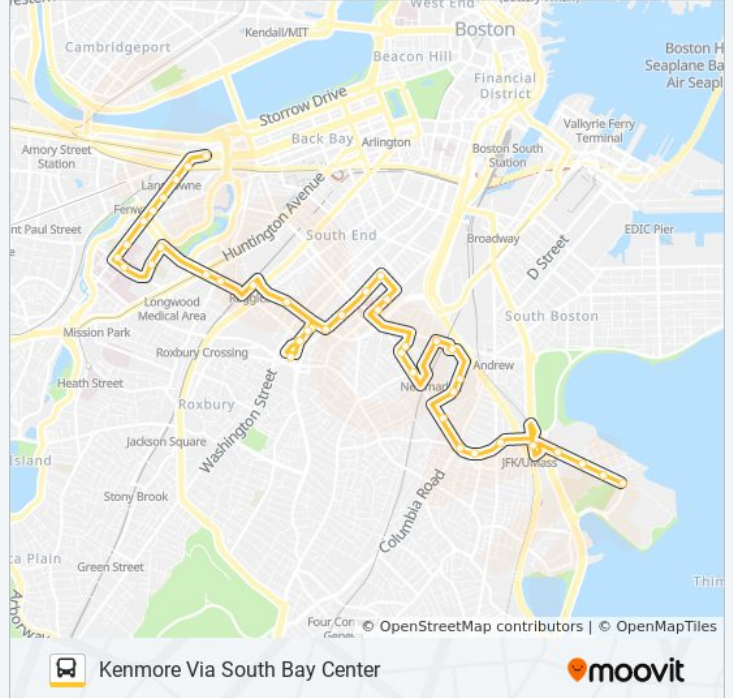

**8 bus Info**  
**Direction:** Harbor Point  
**Stops:** 40  
**Trip Duration:** 41 min  
**Line Summary:**

Washington St @ Worcester St

Washington St @ E Newton St

Washington St @ Mystic St

Harrison Ave Opp Plympton St

Albany St Opp Boston Medical

Albany St Opp E Concord St

Harrison Ave @ E Newton St

Harrison Ave @ Worcester Sq

Harrison Ave @ E Lenox St

Harrison Ave @ Melnea Cass Blvd

Washington St @ Williams St

Washington St @ Ruggles St

### 8 bus Info

**Direction:** Kenmore Via South Bay Center

**Stops:** 42

**Trip Duration:** 49 min

**Line Summary:**

Albany St Opp E Concord St  
 Harrison Ave @ E Newton St  
 Harrison Ave @ Worcester Sq  
 Harrison Ave @ E Lenox St  
 Harrison Ave @ Melnea Cass Blvd  
 Washington St @ Williams St  
 Washington St @ Ruggles St  
 Nubian  
 Washington St Opp Ruggles St  
 Washington St @ Melnea Cass Blvd  
 Melnea Cass Blvd Opp Kerr Way  
 Ruggles  
 Ruggles St @ Parker St  
 Ruggles St @ Huntington Ave  
 Ave Louis Pasteur @ the Fenway  
 Ave Louis Pasteur @ Longwood Ave  
 Longwood Ave @ Binney St  
 Brookline Ave @ Longwood Ave  
 Brookline Ave Opp Short St  
 Brookline Ave @ the Fenway  
 Brookline Ave @ Boylston St  
 132 Brookline Ave Opp Fullerton St  
 Brookline Ave @ Jersey St  
 Brookline Ave @ Newbury St  
 Kenmore

**Direction: Ruggles**

14 stops

[VIEW LINE SCHEDULE](#)

Kenmore  
 Brookline Ave Opp Newbury St  
 Brookline Ave Opp Jersey St  
 Brookline Ave @ Fullerton St

**8 bus Time Schedule**

Ruggles Route Timetable: