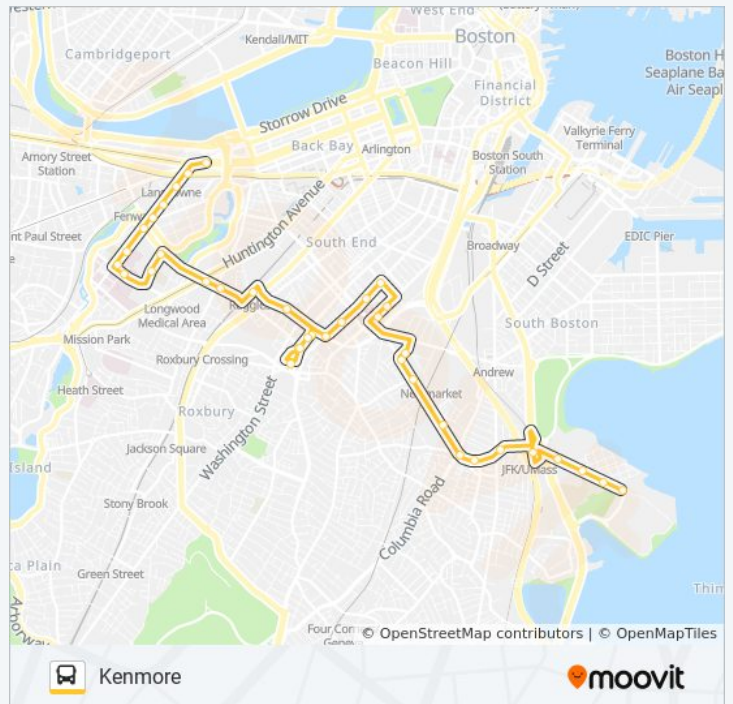

Direction: Kenmore

39 stops

[VIEW LINE SCHEDULE](#)

Mt Vernon St @ South Point Dr

Mt Vernon St Opp Paul A. Dever School

250 Mt Vernon St @ Geiger Gibson Health Center

Mt Vernon St @ Bayside Expo Center

Jfk/Umass

Columbia Rd @ Buttonwood St

Columbia Rd Opp Pond St

Massachusetts Ave @ Boston St

Massachusetts Ave @ Clapp St

Massachusetts Ave @ Newmarket Station

Massachusetts Ave Opp Magazine St

Massachusetts Ave @ Theo Glynn Way

Theo Glynn Way @ Newmarket Sq

Albany St Opp Boston Medical

Albany St Opp E Concord St

Harrison Ave @ E Newton St

Harrison Ave @ Worcester Sq

Harrison Ave @ E Lenox St

Harrison Ave @ Melnea Cass Blvd

Washington St @ Williams St

Washington St @ Ruggles St

Nubian

Washington St Opp Ruggles St

Washington St @ Melnea Cass Blvd

Melnea Cass Blvd Opp Kerr Way

Ruggles

Ruggles St @ Parker St

Ruggles St @ Huntington Ave

8 bus Time Schedule

Kenmore Route Timetable:

Sunday	6:30 AM - 11:45 PM
Monday	5:15 AM - 11:39 PM
Tuesday	12:25 AM - 11:39 PM
Wednesday	12:25 AM - 11:39 PM
Thursday	12:25 AM - 11:39 PM
Friday	12:25 AM - 11:39 PM
Saturday	12:25 AM - 11:45 PM

8 bus Info

Direction: Kenmore

Stops: 39

Trip Duration: 38 min

Line Summary: