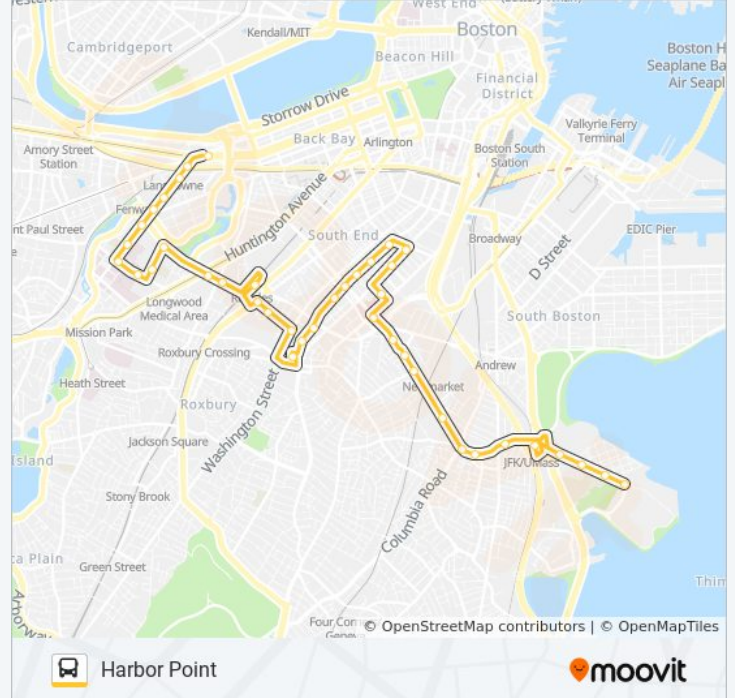

**8 bus Info**  
**Direction:** Harbor Point  
**Stops:** 40  
**Trip Duration:** 41 min  
**Line Summary:**

Washington St @ Worcester St

Washington St @ E Newton St

Washington St @ Mystic St

Harrison Ave Opp Plympton St

Harrison Ave @ E Brookline St

91 E Concord St

Massachusetts Ave @ Albany St

Massachusetts Ave @ Island St

Massachusetts Ave @ Magazine St

Massachusetts Ave Opp Newmarket Station

Massachusetts Ave Opp Clapp St

Massachusetts Ave @ Columbia Rd

Columbia Rd @ Pond St

Columbia Rd @ Buttonwood St

Jfk/Umass

Mt Vernon St @ Bay Side Expo Center

263 Mt Vernon St @ St Christopher's Church

Mt Vernon St @ Paul A. Dever School

Mt Vernon St @ South Point Dr

**Direction: Harbor Point Via South Bay Center**

44 stops

[VIEW LINE SCHEDULE](#)

Kenmore

Brookline Ave Opp Newbury St

Brookline Ave Opp Jersey St

Brookline Ave @ Fullerton St