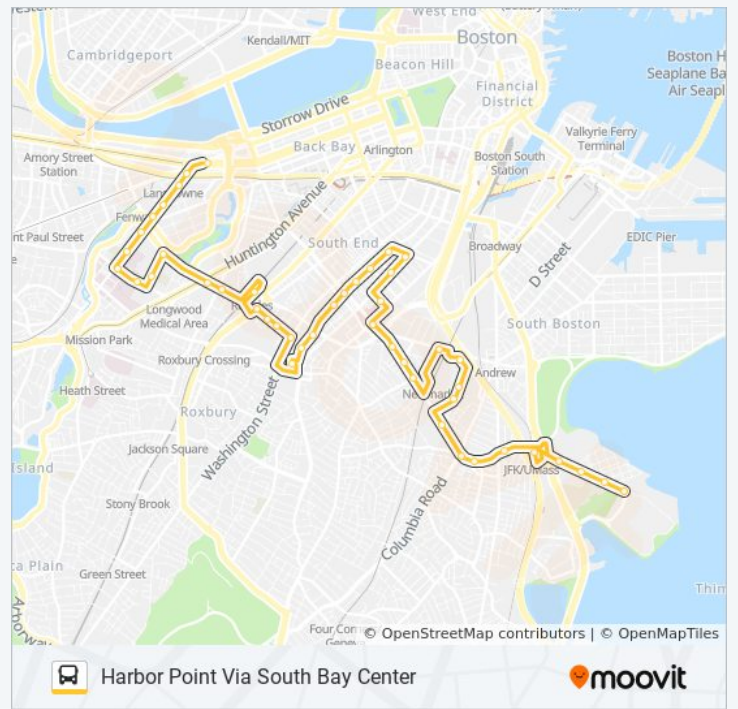

Washington St @ Worcester St

Washington St @ E Newton St

Washington St @ Mystic St

Harrison Ave Opp Plympton St

Harrison Ave @ E Brookline St

91 E Concord St

Massachusetts Ave @ Albany St

Massachusetts Ave @ Island St

Massachusetts Ave @ Magazine St

Southampton St @ Newmarket St

South Bay Mall @ Target

South Bay Mall Opp Bed Bath & Beyond

South Bay Mall @ Allstate Rd

Massachusetts Ave Opp Clapp St

Massachusetts Ave @ Columbia Rd

Columbia Rd @ Pond St

Columbia Rd @ Buttonwood St

Jfk/Umass

Mt Vernon St @ Bay Side Expo Center

263 Mt Vernon St @ St Christopher's Church

Mt Vernon St @ Paul A. Dever School

**Direction: Kenmore**

39 stops

[VIEW LINE SCHEDULE](#)

Mt Vernon St @ South Point Dr

Mt Vernon St Opp Paul A. Dever School

250 Mt Vernon St @ Geiger Gibson Health Center

Mt Vernon St @ Bayside Expo Center

Jfk/Umass

Columbia Rd @ Buttonwood St