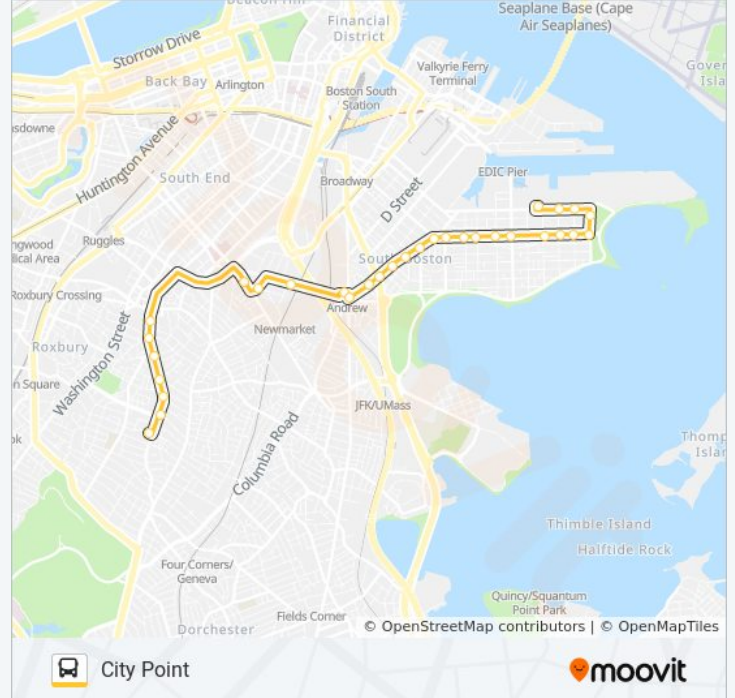

10 bus Info

Direction: City Point
Stops: 40
Trip Duration: 25 min
Line Summary:

Dorchester St @ Vinton St

Dorchester St @ Old Colony Ave

Dorchester St @ E 8th St

180 Dorchester St Opp W 7th St

Dorchester St @ Old Harbor St

Dorchester St @ E Broadway

E Broadway @ G St

E Broadway @ H St

E Broadway @ I St

E Broadway @ K St

E Broadway @ L St

E Broadway @ N St

E Broadway @ O St

E Broadway @ P St

E Broadway @ Farragut Rd

Farragut Rd Opp E 2nd St

E 1st St @ P St

E 1st St Opp O St

City Point Bus Terminal

Direction: City Point Via South Bay Center

38 stops

10 bus Info

Direction: City Point Via South Bay Center

Stops: 38

Trip Duration: 34 min

Line Summary:

Massachusetts Ave @ Albany St
 Massachusetts Ave @ Island St
 Massachusetts Ave @ Magazine St
 Massachusetts Ave Opp Newmarket Station
 South Bay Mall @ Allstate Rd
 South Bay Mall @ Marshalls
 South Bay Mall @ Target
 Andrew
 Dorchester St @ Dorchester Ave
 Dorchester St @ Vinton St
 Dorchester St @ Old Colony Ave
 Dorchester St @ E 8th St
 180 Dorchester St Opp W 7th St
 Dorchester St @ Old Harbor St
 Dorchester St @ E Broadway
 E Broadway @ G St
 E Broadway @ H St
 E Broadway @ I St
 E Broadway @ K St
 E Broadway @ L St
 E Broadway @ N St
 E Broadway @ O St
 E Broadway @ P St
 E Broadway @ Farragut Rd
 Farragut Rd Opp E 2nd St
 E 1st St @ P St
 E 1st St Opp O St
 City Point Bus Terminal