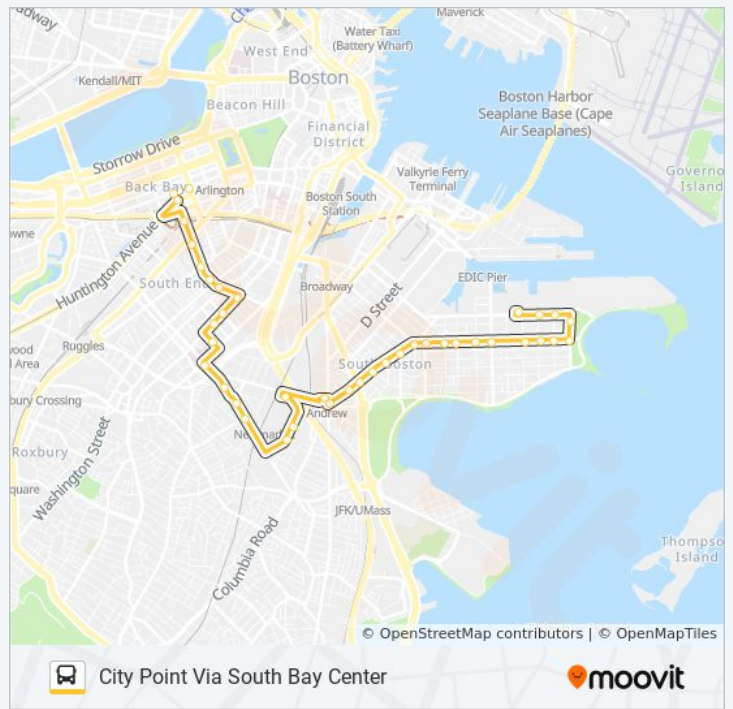

10 bus Info

Direction: City Point
Stops: 40
Trip Duration: 25 min
Line Summary:

Dorchester St @ Vinton St

Dorchester St @ Old Colony Ave

Dorchester St @ E 8th St

180 Dorchester St Opp W 7th St

Dorchester St @ Old Harbor St

E Broadway @ P St

E Broadway @ Farragut Rd

Farragut Rd Opp E 2nd St

E 1st St @ P St

E 1st St Opp O St

City Point Bus Terminal

Direction: City Point Via South Bay Center

38 stops

10 bus Info

Direction: City Point Via South Bay Center

Stops: 38

Trip Duration: 34 min

Line Summary:

Massachusetts Ave @ Albany St
 Massachusetts Ave @ Island St
 Massachusetts Ave @ Magazine St
 Massachusetts Ave Opp Newmarket Station
 South Bay Mall @ Allstate Rd
 South Bay Mall @ Marshalls
 South Bay Mall @ Target
 Andrew
 Dorchester St @ Dorchester Ave
 Dorchester St @ Vinton St
 Dorchester St @ Old Colony Ave
 Dorchester St @ E 8th St
 180 Dorchester St Opp W 7th St
 Dorchester St @ Old Harbor St
 Dorchester St @ E Broadway
 E Broadway @ G St
 E Broadway @ H St
 E Broadway @ I St
 E Broadway @ K St
 E Broadway @ L St
 E Broadway @ N St
 E Broadway @ O St
 E Broadway @ P St
 E Broadway @ Farragut Rd
 Farragut Rd Opp E 2nd St
 E 1st St @ P St
 E 1st St Opp O St
 City Point Bus Terminal

Direction: Copley Via South Bay Center

35 stops

[VIEW LINE SCHEDULE](#)

City Point Bus Terminal

10 bus Time Schedule

Copley Via South Bay Center Route Timetable:

Sunday	12:23 AM - 11:15 PM
Monday	12:15 AM - 11:36 PM