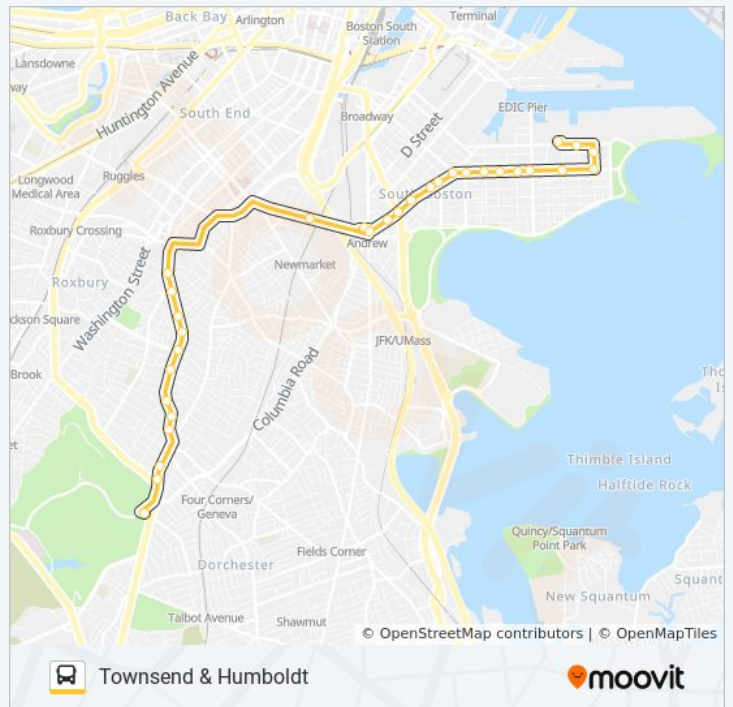

10 bus Info

Direction: City Point
Stops: 40
Trip Duration: 25 min
Line Summary:

Dorchester St @ Vinton St

Dorchester St @ Old Colony Ave

Dorchester St @ E 8th St

180 Dorchester St Opp W 7th St

Dorchester St @ Old Harbor St

Stops: 35

Trip Duration: 35 min

Line Summary:

Direction: Townsend & Humboldt

31 stops

[VIEW LINE SCHEDULE](#)

City Point Bus Terminal

E 1st St @ O St

Warren St @ Brunswick St

Warren St @ Crawford St

10 bus Time Schedule

Townsend & Humboldt Route Timetable:

Sunday	Not Operational
Monday	6:15 AM
Tuesday	6:15 AM
Wednesday	6:15 AM
Thursday	6:15 AM
Friday	6:15 AM
Saturday	Not Operational

10 bus Info

Direction: Townsend & Humboldt

Stops: 31

Trip Duration: 34 min

Line Summary:

Blue Hill Ave @ Wayne St

Blue Hill Ave @ Seaver St

Franklin Park Loop @ Zoo Entrance