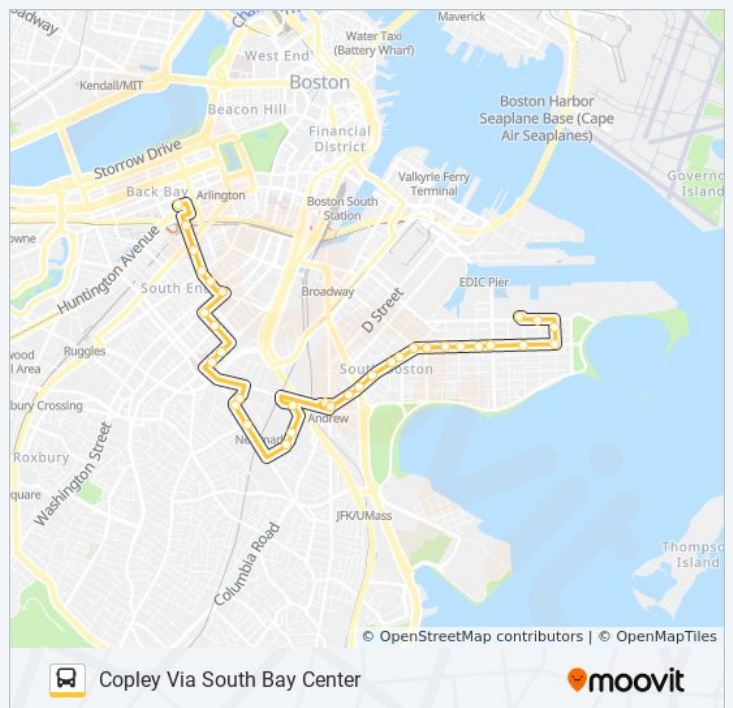

10 bus Info

Direction: City Point
Stops: 40
Trip Duration: 25 min
Line Summary:

Dorchester St @ Vinton St

Dorchester St @ Old Colony Ave

Dorchester St @ E 8th St

180 Dorchester St Opp W 7th St

Dorchester St @ Old Harbor St

Albany St Opp Boston Medical

Albany St Opp E Concord St

E Newton St @ Harrison Ave

E Newton St @ Washington St

W Dedham St @ Washington St

43 W Dedham St

Dartmouth St @ Tremont St

Dartmouth St @ Appleton St

Dartmouth St @ Back Bay Sta

Tuesday 12:40 AM - 11:36 PM

Wednesday 12:40 AM - 11:36 PM

Thursday 12:40 AM - 11:36 PM

Friday 12:40 AM - 11:36 PM

Saturday 12:40 AM - 11:23 PM

10 bus Info

Direction: Copley Via South Bay Center

Stops: 35

Trip Duration: 35 min

Line Summary:

Direction: Townsend & Humboldt

31 stops

[VIEW LINE SCHEDULE](#)

City Point Bus Terminal

E 1st St @ O St