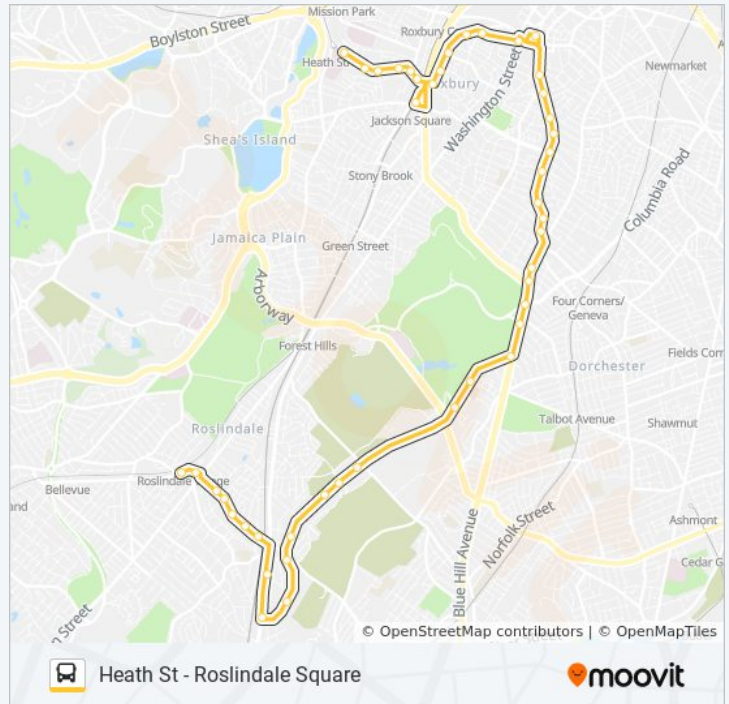

Blue Hill Ave @ Castlegate Rd

Warren St @ Sunderland St

Warren St @ Intervale St

Warren St @ Gaston St

Warren St @ Quincy St

Warren St @ Maywood St

Warren St @ Woodbine St

Warren St @ Waverly St

American Legion Hwy Opp Kingbird Rd

American Legion Hwy @ Walk Hill St

American Legion Hwy @ Canterbury St

Opp 684 American Legion Hwy

American Legion Hwy @ Stella Rd

American Legion Hwy @ Cummins Hwy

Opp 950 American Legion Hwy

Thursday

5:45 AM - 7:05 PM

Friday

5:45 AM - 7:05 PM

Saturday

8:00 AM - 7:05 PM

14 bus Info

Direction: Roslindale Square

Stops: 45

Trip Duration: 50 min

Line Summary:

Hyde Park Ave @ American Legion Hwy

Hyde Park Ave @ Ramsdell Ave

Cummins Hwy @ Rowe St

Cummins Hwy @ Brown Ave

Cummins Hwy @ Sherwood St