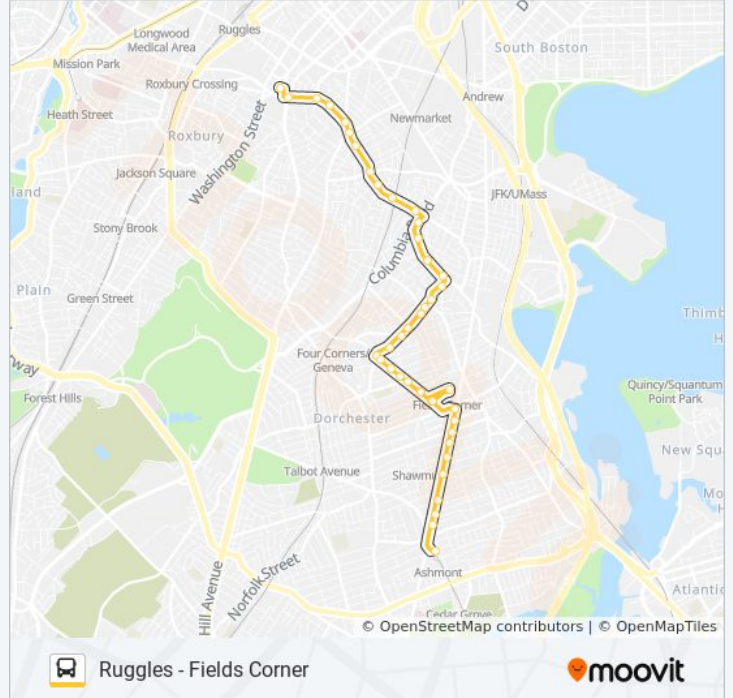

### 15 bus Info

**Direction:** Nubian Via Fields Corner

**Stops:** 41

**Trip Duration:** 12 min

**Line Summary:**

Bowdoin St @ Geneva Ave

169 Bowdoin St Opp Eunice St

Bowdoin St @ Norton St

Columbia Rd @ Hancock St

Dudley St @ Belden St

Dudley St @ Uphams Corner Station

Dudley St Opp Howard Ave

Dudley St @ E Cottage St

Dudley St @ Langdon St

Dudley St @ Magazine St

Dudley St @ Hampden St

Dudley St @ Adams St

Dudley St @ Dearborn St

Dudley St @ Harrison Ave

Nubian

**Direction: Ruggles**

36 stops

[VIEW LINE SCHEDULE](#)

Fields Corner