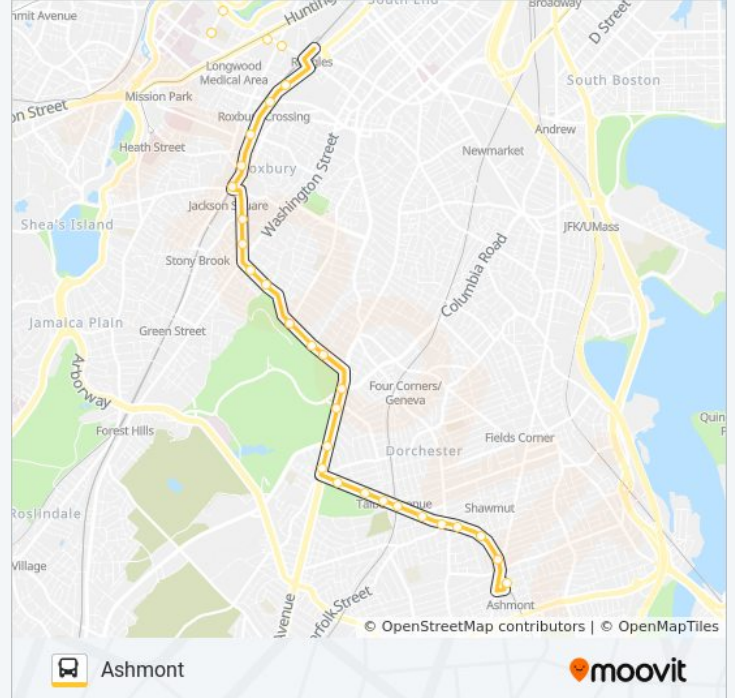

22 bus Info
Direction: Ashmont
Stops: 31
Trip Duration: 30 min
Line Summary:

- Ave Louis Pasteur @ Longwood Ave
- Ave Louis Pasteur @ the Fenway
- Ruggles St @ Huntington Ave
- Ruggles St @ Annunciation Rd
- Tremont St @ Prentiss St
- Tremont St @ Roxbury Crossing Station
- Columbus Ave @ New Cedar St
- Columbus Ave @ Heath St
- Jackson Square
- Columbus Ave @ Dimock St
- Columbus Ave Opp Bray St
- Columbus Ave @ Weld Ave - Egleston Sq
- Columbus Ave @ Walnut Ave
- Seaver St Opp Harold St
- Seaver St Opp Humboldt Ave
- Seaver St Opp Elm Hill Ave
- Seaver St Opp Maple St
- Blue Hill Ave @ Franklin Park Rd
- Blue Hill Ave Opp Mclellan St
- Blue Hill Ave @ American Legion Hwy
- Blue Hill Ave @ Angell St
- Talbot Ave Opp Nightingale St

Direction: Kenmore Via Ruggles

29 stops

[VIEW LINE SCHEDULE](#)

Ashmont / Peabody Sq.
 Talbot Ave @ Dorchester Ave
 Talbot Ave @ Welles Ave
 Talbot Ave @ Centre St
 Talbot Ave @ Southern Ave
 Talbot Ave @ Spencer St
 Talbot Ave @ Talbot Station
 Talbot Ave @ Bernard St
 Talbot Ave @ Kerwin St
 Talbot Ave @ Nightingale St
 Blue Hill Ave @ Harvard St
 Blue Hill Ave @ Wales St
 Blue Hill Ave @ Charlotte St
 Blue Hill Ave @ Ellington St
 Seaver St @ Blue Hill Ave
 Seaver St @ Maple St
 Seaver St @ Elm Hill Ave
 Seaver St @ Humboldt Ave

Stops: 29

Trip Duration: 40 min

Line Summary:

Seaver St @ Harold St

Columbus Ave @ Walnut Ave

Columbus Ave Opp Weld Ave - Egleston Sq

Columbus Ave @ Bray St

Columbus Ave @ Dimock St

Jackson Square

Columbus Ave @ Centre St

Columbus Ave @ Cedar St

Columbus Ave @ Malcolm X Blvd

Tremont St Opp Prentiss St

Ruggles

Direction: Ruggles

29 stops