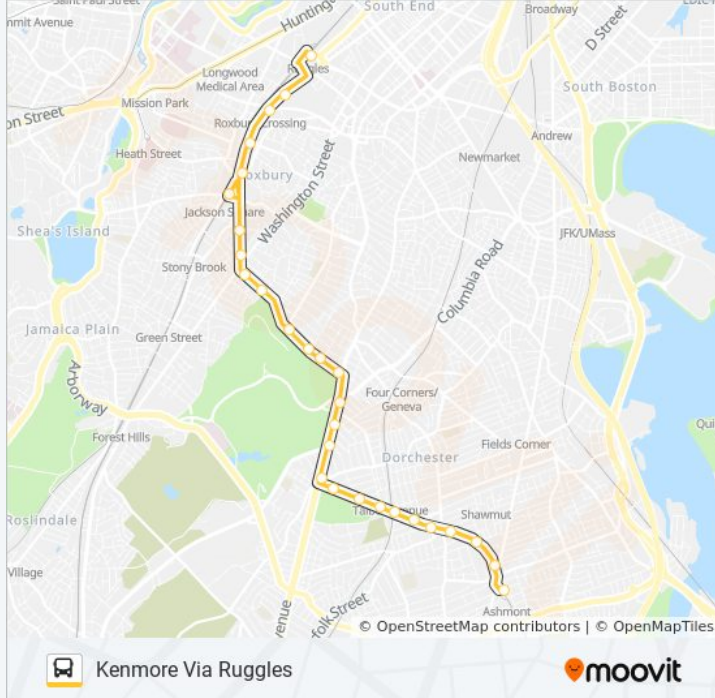

Stops: 29

Trip Duration: 40 min

Line Summary:

Seaver St @ Harold St

Columbus Ave @ Walnut Ave

Columbus Ave Opp Weld Ave - Egleston Sq

Columbus Ave @ Bray St

Columbus Ave @ Dimock St

Jackson Square

Columbus Ave @ Centre St

Columbus Ave @ Cedar St

Columbus Ave @ Malcolm X Blvd

Tremont St Opp Prentiss St

Ruggles

Direction: Ruggles

29 stops

[VIEW LINE SCHEDULE](#)

Ashmont / Peabody Sq.

Talbot Ave @ Dorchester Ave

Talbot Ave @ Welles Ave

Talbot Ave @ Centre St

Talbot Ave @ Southern Ave

Talbot Ave @ Spencer St

Talbot Ave @ Talbot Station

22 bus Info

Direction: Ruggles

Stops: 29

Trip Duration: 34 min

Line Summary:

Seaver St @ Harold St

Columbus Ave @ Walnut Ave

Columbus Ave Opp Weld Ave - Egleston Sq