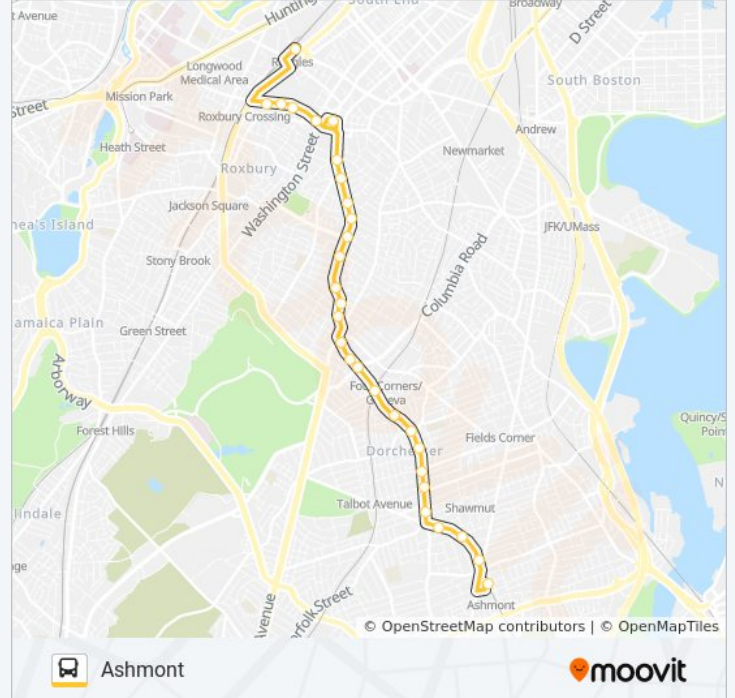

### 23 bus Info

**Direction:** Ashmont

**Stops:** 29

**Trip Duration:** 34 min

**Line Summary:**

Washington St @ Algonquin St  
 Washington St @ Park St  
 Washington St @ Wheatland Ave  
 Washington St @ Southern Ave  
 Talbot Ave @ Lithgow St  
 Talbot Ave @ Welles Ave  
 Talbot Ave @ Dorchester Ave  
 Ashmont / Peabody Sq.

**Direction: Franklin Park**

13 stops

[VIEW LINE SCHEDULE](#)

Nubian  
 Warren St @ Dabney Pl  
 Warren St @ Walnut Ave  
 Warren St Opp Waverly St  
 Warren St Opp Woodbine St  
 Warren St @ MI King Blvd  
 Warren St @ Townsend St  
 Warren St @ Waumbeck St  
 Warren St @ Brunswick St  
 Warren St @ Crawford St  
 Blue Hill Ave @ Wayne St  
 Blue Hill Ave @ Seaver St  
 Franklin Park Loop @ Zoo Entrance

**Stops:** 13

**Trip Duration:** 11 min

**Line Summary:**

**Direction: Nubian**

25 stops

[VIEW LINE SCHEDULE](#)

- Ashmont / Peabody Sq.
- Talbot Ave @ Dorchester Ave
- Talbot Ave @ Welles Ave
- Talbot Ave @ Centre St
- Washington St @ Kenwood St
- Washington St @ Melville Ave
- Washington St @ Park St
- Washington St Opp Algonquin St
- Washington St @ Bowdoin St
- Washington St @ Vassar St
- Washington Street @ Four Corners / Geneva Station
- Washington St @ Columbia Rd
- Washington St @ Joe L Smith Way
- Washington St @ Blue Hill Ave
- Warren St @ Sunderland St
- Warren St @ Intervale St
- Warren St @ Gaston St
- Warren St @ Quincy St