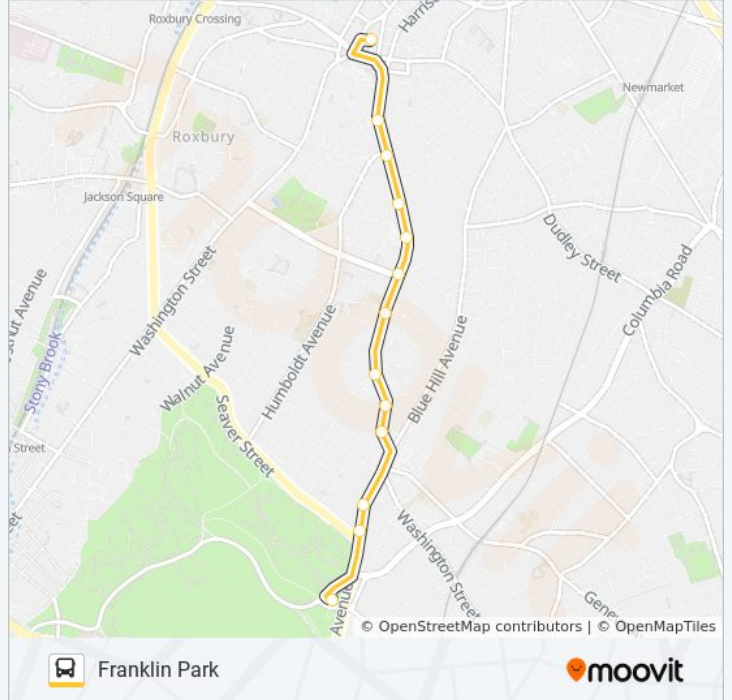

### 23 bus Info

**Direction:** Ashmont

**Stops:** 29

**Trip Duration:** 34 min

**Line Summary:**

Washington St @ Algonquin St  
 Washington St @ Park St  
 Washington St @ Wheatland Ave  
 Washington St @ Southern Ave  
 Talbot Ave @ Lithgow St  
 Talbot Ave @ Welles Ave  
 Talbot Ave @ Dorchester Ave  
 Ashmont / Peabody Sq.

**Direction: Franklin Park**

13 stops

[VIEW LINE SCHEDULE](#)

Nubian  
 Warren St @ Dabney Pl  
 Warren St @ Walnut Ave  
 Warren St Opp Waverly St  
 Warren St Opp Woodbine St  
 Warren St @ MI King Blvd  
 Warren St @ Townsend St  
 Warren St @ Waumbeck St  
 Warren St @ Brunswick St  
 Warren St @ Crawford St  
 Blue Hill Ave @ Wayne St  
 Blue Hill Ave @ Seaver St  
 Franklin Park Loop @ Zoo Entrance

**Stops:** 13

**Trip Duration:** 11 min

**Line Summary:**

**Direction: Nubian**

25 stops

[VIEW LINE SCHEDULE](#)

- Ashmont / Peabody Sq.
- Talbot Ave @ Dorchester Ave
- Talbot Ave @ Welles Ave
- Talbot Ave @ Centre St
- Washington St @ Kenwood St
- Washington St @ Melville Ave
- Washington St @ Park St
- Washington St Opp Algonquin St
- Washington St @ Bowdoin St
- Washington St @ Vassar St
- Washington Street @ Four Corners / Geneva Station
- Washington St @ Columbia Rd
- Washington St @ Joe L Smith Way
- Washington St @ Blue Hill Ave
- Warren St @ Sunderland St
- Warren St @ Intervale St
- Warren St @ Gaston St
- Warren St @ Quincy St

**Stops:** 25

**Trip Duration:** 34 min

**Line Summary:**

Warren St @ Maywood St

Warren St @ Woodbine St

Warren St @ Waverly St

Warren St @ Whiting St

Warren St @ Moreland St