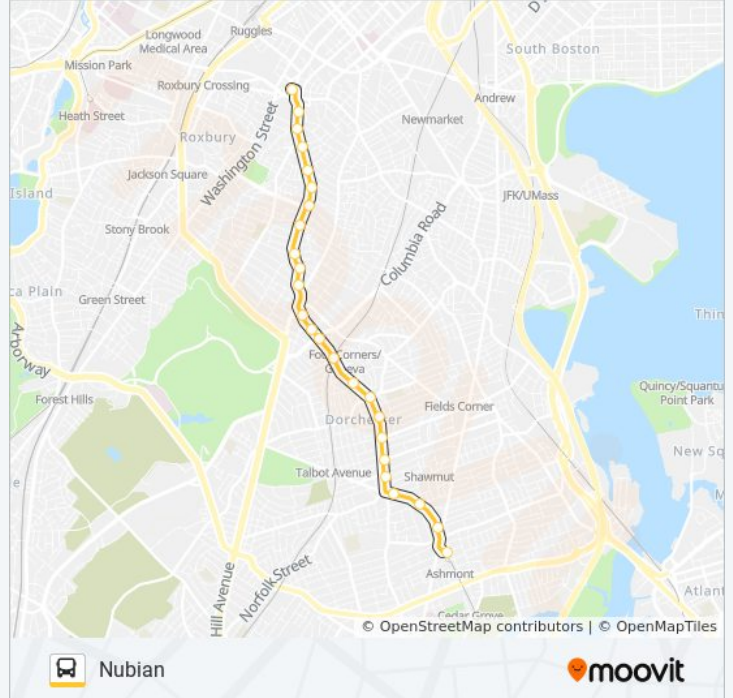

**Stops:** 13

**Trip Duration:** 11 min

**Line Summary:**

**Direction: Nubian**

25 stops

[VIEW LINE SCHEDULE](#)

- Ashmont / Peabody Sq.
- Talbot Ave @ Dorchester Ave
- Talbot Ave @ Welles Ave
- Talbot Ave @ Centre St
- Washington St @ Kenwood St
- Washington St @ Melville Ave
- Washington St @ Park St
- Washington St Opp Algonquin St
- Washington St @ Bowdoin St
- Washington St @ Vassar St
- Washington Street @ Four Corners / Geneva Station
- Washington St @ Columbia Rd
- Washington St @ Joe L Smith Way
- Washington St @ Blue Hill Ave
- Warren St @ Sunderland St
- Warren St @ Intervale St
- Warren St @ Gaston St
- Warren St @ Quincy St

**Stops:** 25

**Trip Duration:** 34 min

**Line Summary:**

Warren St @ Maywood St

Warren St @ Woodbine St

Warren St @ Waverly St

Warren St @ Whiting St

Warren St @ Moreland St

Warren St @ Kearsarge Ave

Nubian

### Direction: Ruggles

31 stops

[VIEW LINE SCHEDULE](#)

Ashmont / Peabody Sq.

Talbot Ave @ Dorchester Ave

Talbot Ave @ Welles Ave

Talbot Ave @ Centre St

Washington St @ Kenwood St