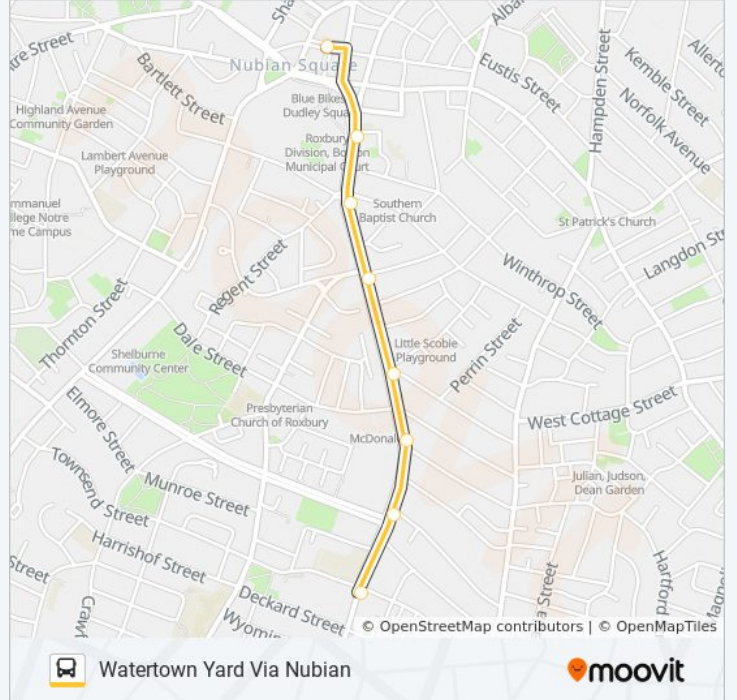

**Stops:** 13

**Trip Duration:** 11 min

**Line Summary:**

**Direction: Nubian**

25 stops

[VIEW LINE SCHEDULE](#)

- Ashmont / Peabody Sq.
- Talbot Ave @ Dorchester Ave
- Talbot Ave @ Welles Ave
- Talbot Ave @ Centre St
- Washington St @ Kenwood St
- Washington St @ Melville Ave
- Washington St @ Park St
- Washington St Opp Algonquin St
- Washington St @ Bowdoin St
- Washington St @ Vassar St
- Washington Street @ Four Corners / Geneva Station
- Washington St @ Columbia Rd
- Washington St @ Joe L Smith Way
- Washington St @ Blue Hill Ave
- Warren St @ Sunderland St
- Warren St @ Intervale St
- Warren St @ Gaston St
- Warren St @ Quincy St

Tremont St Opp Prentiss St

Ruggles

**Direction: Watertown Yard Via Nubian**

8 stops

[VIEW LINE SCHEDULE](#)

Warren St @ Quincy St

Warren St @ Maywood St

Warren St @ Woodbine St

Warren St @ Waverly St

Warren St @ Whiting St

Warren St @ Moreland St

Warren St @ Kearsarge Ave

Nubian

**23 bus Time Schedule**

Watertown Yard Via Nubian Route Timetable:

Sunday	Not Operational
Monday	1:40 PM
Tuesday	1:40 PM
Wednesday	1:40 PM
Thursday	1:40 PM
Friday	1:40 PM
Saturday	Not Operational

**23 bus Info**

**Direction:** Watertown Yard Via Nubian

**Stops:** 8

**Trip Duration:** 17 min

**Line Summary:**

23 bus time schedules and route maps are available in an offline PDF at [moovitapp.com](https://moovitapp.com). Use the [Moovit App](#) to see live bus times, train schedule or subway schedule, and step-by-step directions for all public transit in Boston.