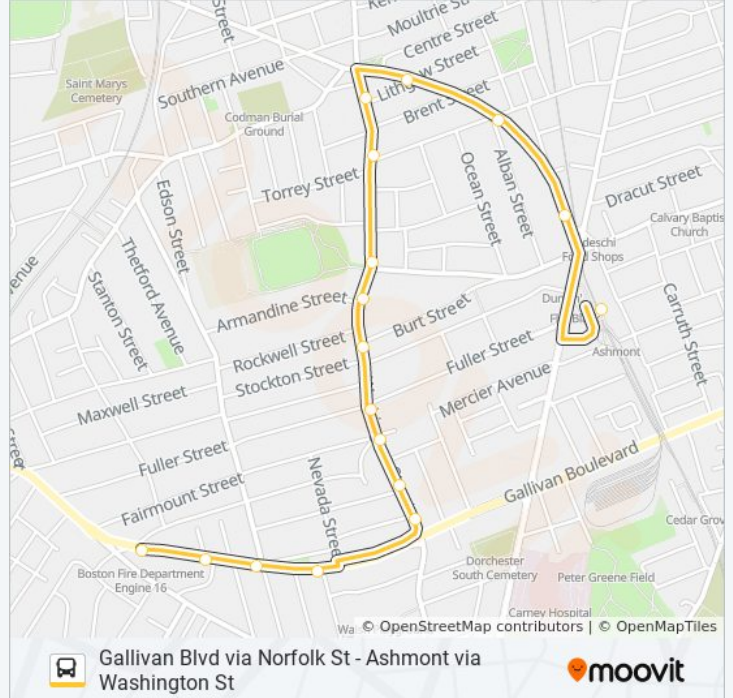

The 26 bus line (Gallivan Blvd via Norfolk St - Ashmont via Washington St) has 2 routes. For regular weekdays, their operation hours are:

(1) Ashmont Via Washington St: 12:07 AM - 10:57 PM (2) Gallivan Blvd Via Norfolk St: 1:05 AM - 11:55 PM

Use the Moovit App to find the closest 26 bus station near you and find out when is the next 26 bus arriving.

Direction: Ashmont Via Washington St

17 stops

[VIEW LINE SCHEDULE](#)

- Gallivan Blvd @ Morton St
- Gallivan Blvd Opp Arbella Rd
- Gallivan Blvd @ Oakridge St
- Gallivan Blvd @ Pleasant Hill Ave
- Washington St @ Gallivan Blvd
- Washington St Opp Codman Hill Ave
- Washington St @ Coolidge Rd
- Washington St @ Fuller St
- Washington St @ Burt St
- Washington St Opp Armandine St
- Washington St @ Ashmont St
- Washington St @ Welles Ave
- Washington St @ Lithgow St
- Talbot Ave @ Lithgow St
- Talbot Ave @ Welles Ave
- Talbot Ave @ Dorchester Ave
- Ashmont / Peabody Sq.

26 bus Time Schedule

Ashmont Via Washington St Route Timetable:

Sunday	12:41 AM - 9:37 PM
Monday	5:06 AM - 10:57 PM
Tuesday	12:07 AM - 10:57 PM
Wednesday	12:07 AM - 10:57 PM
Thursday	12:07 AM - 10:57 PM
Friday	12:07 AM - 10:57 PM
Saturday	12:07 AM - 11:36 PM

26 bus Info

Direction: Ashmont Via Washington St

Stops: 17

Trip Duration: 9 min

Line Summary:

Direction: Gallivan Blvd Via Norfolk St

16 stops

[VIEW LINE SCHEDULE](#)