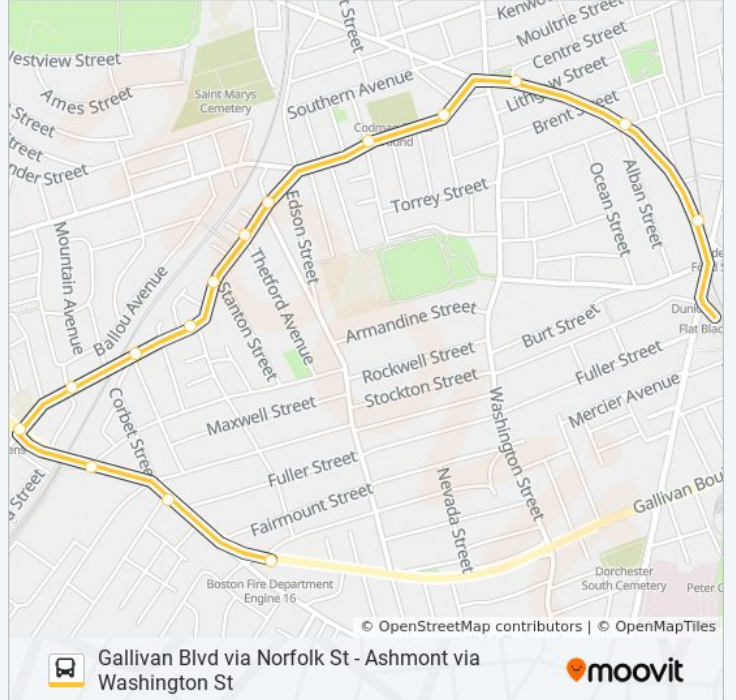

Use the Moovit App to find the closest 26 bus station near you and find out when is the next 26 bus arriving.

Direction: Ashmont Via Washington St

17 stops

[VIEW LINE SCHEDULE](#)

- Gallivan Blvd @ Morton St
- Gallivan Blvd Opp Arbella Rd
- Gallivan Blvd @ Oakridge St
- Gallivan Blvd @ Pleasant Hill Ave
- Washington St @ Gallivan Blvd
- Washington St Opp Codman Hill Ave
- Washington St @ Coolidge Rd
- Washington St @ Fuller St
- Washington St @ Burt St
- Washington St Opp Armandine St
- Washington St @ Ashmont St
- Washington St @ Welles Ave
- Washington St @ Lithgow St
- Talbot Ave @ Lithgow St
- Talbot Ave @ Welles Ave
- Talbot Ave @ Dorchester Ave
- Ashmont / Peabody Sq.

26 bus Info

Direction: Ashmont Via Washington St

Stops: 17

Trip Duration: 9 min

Line Summary:

Direction: Gallivan Blvd Via Norfolk St

16 stops

[VIEW LINE SCHEDULE](#)

26 bus Time Schedule

Gallivan Blvd Via Norfolk St Route Timetable:

Sunday	12:30 AM - 9:25 PM
Monday	4:55 AM - 11:55 PM
Tuesday	1:05 AM - 11:55 PM
Wednesday	1:05 AM - 11:55 PM
Thursday	1:05 AM - 11:55 PM
Friday	1:05 AM - 11:55 PM
Saturday	1:05 AM - 11:25 PM

26 bus Info

Direction: Gallivan Blvd Via Norfolk St

Stops: 16

Trip Duration: 13 min

Line Summary:

26 bus time schedules and route maps are available in an offline PDF at moovitapp.com. Use the [Moovit App](#) to see live bus times, train schedule or subway schedule, and step-by-step directions for all public transit in Boston.