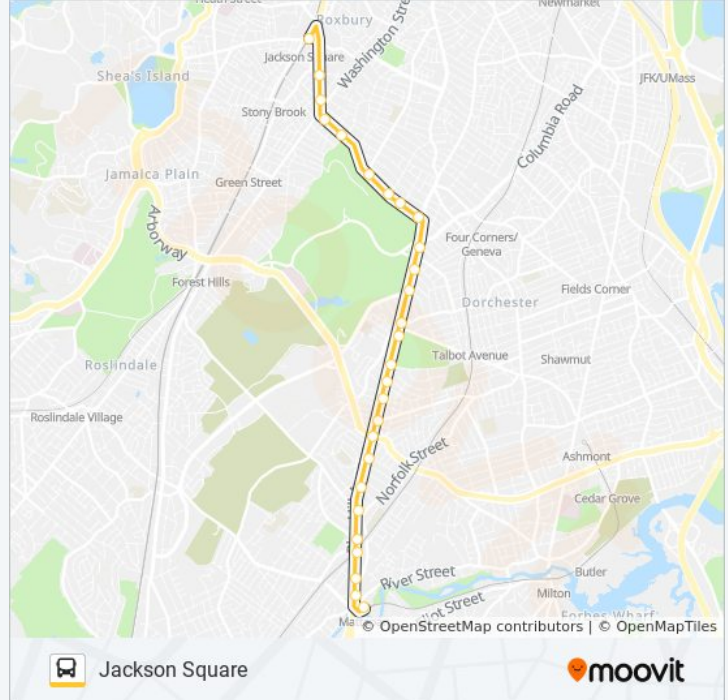

Use the Moovit App to find the closest 29 bus station near you and find out when is the next 29 bus arriving.

**Direction: Jackson Square**  
 28 stops  
[VIEW LINE SCHEDULE](#)

**29 bus Time Schedule**  
 Jackson Square Route Timetable:

**29 bus Info**  
**Direction:** Jackson Square  
**Stops:** 28  
**Trip Duration:** 23 min  
**Line Summary:**

Seaver St @ Humboldt Ave

Seaver St @ Harold St

Columbus Ave @ Walnut Ave

Columbus Ave Opp Weld Ave - Egleston Sq

Columbus Ave @ Bray St

Columbus Ave @ Dimock St

Jackson Square

Ames St @ Westview St

Blue Hill Ave @ Westview St

Blue Hill Ave Opp Health Ctr

Blue Hill Ave @ Harvard St

Blue Hill Ave @ Wales St