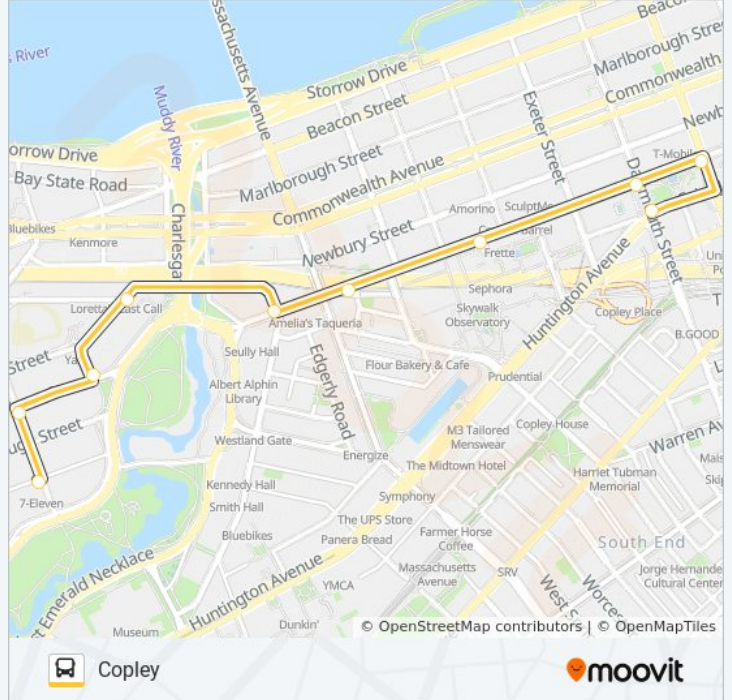

Direction: Copley

10 stops

[VIEW LINE SCHEDULE](#)

Queensberry St @ Jersey St

Jersey St @ Boylston St

Ipswich St @ Boylston St

Ipswich St Opp Lansdowne St

Ipswich St @ Boylston St

Boylston St @ Massachusetts Ave

Boylston St @ Prudential Center

Boylston St @ Dartmouth St

Boylston St @ Clarendon St

Saint James Ave @ Dartmouth St

55 bus Time Schedule

Copley Route Timetable:

Sunday	9:50 AM - 3:50 PM
Monday	9:50 AM - 3:50 PM
Tuesday	9:50 AM - 3:50 PM
Wednesday	9:50 AM - 3:50 PM
Thursday	9:50 AM - 3:50 PM
Friday	9:50 AM - 3:50 PM
Saturday	9:50 AM - 3:50 PM

55 bus Info

Direction: Copley

Stops: 10

Trip Duration: 13 min

Line Summary:

Direction: Queensberry St

11 stops

[VIEW LINE SCHEDULE](#)

Saint James Ave @ Dartmouth St

Belvidere St @ Huntington Ave

Dalton St @ Belvidere St

Boylston St @ Massachusetts Ave

Ipswich St @ Boylston St

Ipswich St @ Lansdowne St

Ipswich St @ Boylston St

Boylston St @ Jersey St