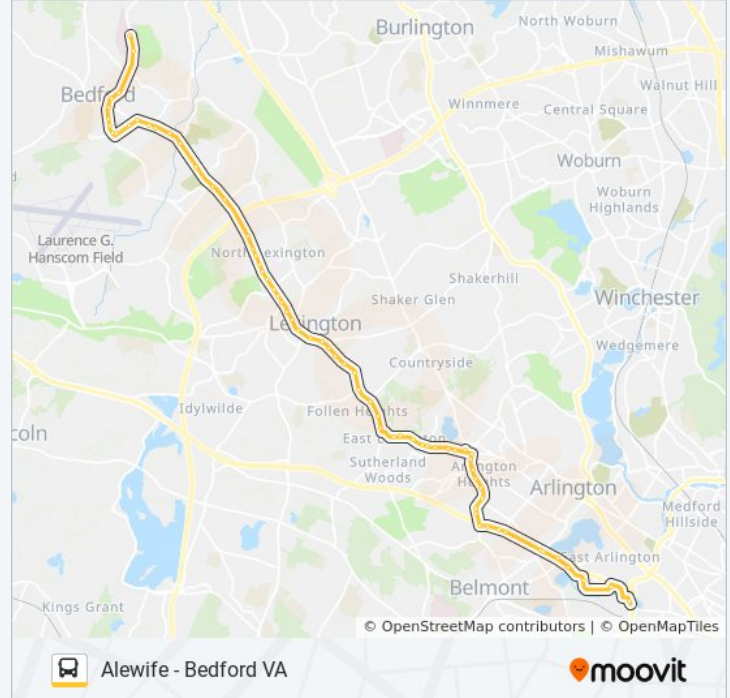

Bedford St @ Vaille Ave

Bedford St @ Reed St

Bedford St @ Hill St

Bedford St @ Tewksbury St

Opp 57 Bedford St

Bedford St @ Worthen Rd

Bedford St @ Harrington Rd

Massachusetts Ave Opp Meriam St

Massachusetts Ave Opp Grant St

Massachusetts Ave @ Winthrop Rd

Massachusetts Ave @ Slocum Rd

Massachusetts Ave @ Bloomfield St

Massachusetts Ave @ Percy Rd

Massachusetts Ave @ Pelham Rd

Massachusetts Ave @ Marrett Rd

Massachusetts Ave @ Plainfield St

Massachusetts Ave @ Independence Ave

Massachusetts Ave @ Pleasant St

Massachusetts Ave @ Oak St

430 Massachusetts Ave

Massachusetts Ave @ Fottler Ave

Massachusetts Ave @ Charles St

Massachusetts Ave @ Bow St

Massachusetts Ave @ Hibbert St - Arlington Line

Massachusetts Ave Opp Drake Rd

Massachusetts Ave @ Paul Revere Rd

Arlington Heights Busway

Massachusetts Ave @ Park Ave

Park Ave @ Wollaston Ave

Park Ave @ Appleton St

Park Ave @ Florence Ave

Park Ave @ Oakland Ave

Park Ave @ Prospect Ave