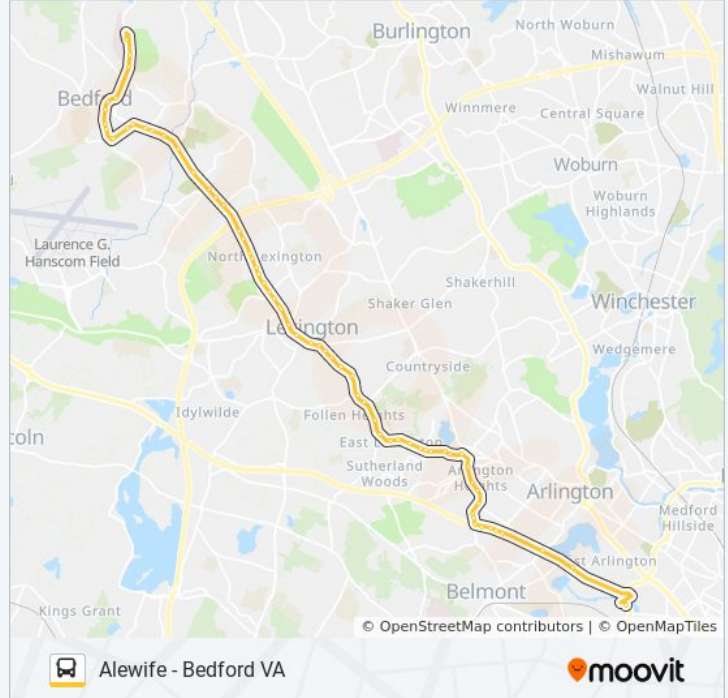

Massachusetts Ave Opp Grant St

Massachusetts Ave @ Winthrop Rd

Massachusetts Ave @ Slocum Rd

Massachusetts Ave @ Bloomfield St

Massachusetts Ave @ Percy Rd

Massachusetts Ave @ Pelham Rd

Massachusetts Ave @ Marrett Rd

East Service Rd @ Clifton St - Pedestrian Bridge

East Service Rd @ Radcliffe Rd

East Service Rd @ Pleasant St

Lake St @ Pleasant St

Lake St @ Albert Ave

Lake St @ Rt 2 East on Ramp

375 Acorn Park Dr

Opp 10 Acorn Park Dr

Alewife

Direction: Bedford Va

65 stops

[VIEW LINE SCHEDULE](#)

Alewife

West Service Rd @ Lake St

West Service Rd @ Venner Rd

West Service Rd @ Highland Ave

62 bus Info

Direction: Bedford Va

Stops: 65

Trip Duration: 37 min

Line Summary:

Massachusetts Ave @ Drake Rd
Massachusetts Ave Opp Sylvia St
Massachusetts Ave @ Bow St
Massachusetts Ave Opp Charles St
Massachusetts Ave @ Fottler Ave
Opp 430 Massachusetts Ave
Massachusetts Ave Opp Oak St
Massachusetts Ave Opp Pleasant St
Massachusetts Ave Opp Independence Ave
Massachusetts Ave @ Maple St
Massachusetts Ave Opp Marrett Rd
Massachusetts Ave Opp Pelham Rd
Massachusetts Ave @ Percy Rd
Massachusetts Ave Opp Bloomfield St
Massachusetts Ave Opp Slocum Rd
Massachusetts Ave @ Woburn St
Massachusetts Ave @ Lexington Post Office
Massachusetts Ave @ Depot Sq
Bedford St @ Harrington Rd
Bedford St Opp Worthen Rd
57 Bedford St
Bedford St @ Tewksbury St
Bedford St @ Revere St
Bedford St @ Larchmont Ln
Bedford St Opp Vaille Ave
Bedford St Opp Sunny Knoll Ave
Bedford St @ Ledgelawn Ave
Bedford St @ N Hancock St
Bedford St @ Simonds Rd
343 Bedford St
Bedford St @ Eldred St
Bedford St @ National Guard Armory
Bedford St Opp Hartwell Ave