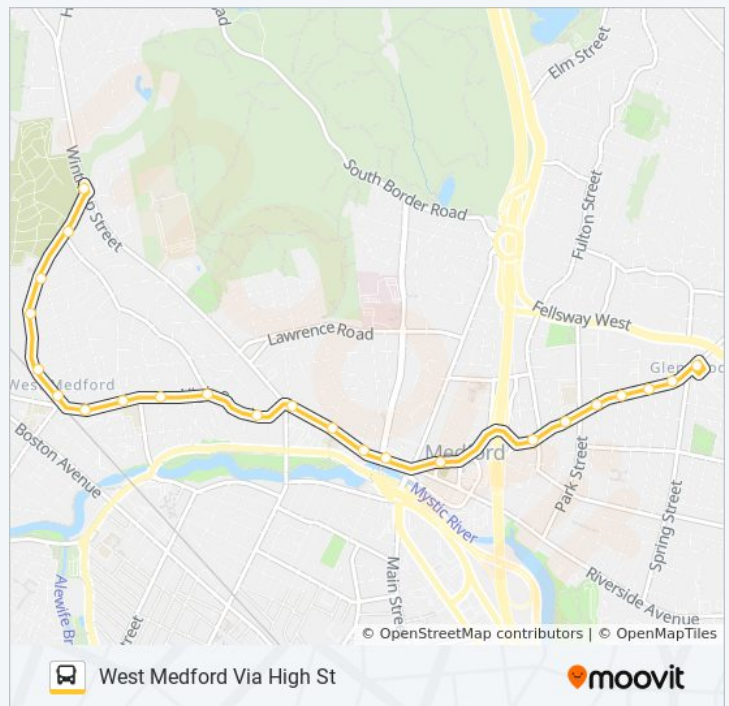

95 bus Info

Direction: Sullivan

Stops: 33

Trip Duration: 20 min

Line Summary:

Mystic Ave Opp Reardon Rd

Mystic Ave @ Whyte St

Mystic Ave @ Billings Ave

95 bus Info

Direction: West Medford Via High St

Stops: 23

Trip Duration: 12 min

Line Summary:

High St @ Powder House Rd

High St @ Rural Ave - Winthrop Circle

High St @ Essex St

High St @ Woburn St

High St @ Mystic St

High St @ Allston St

High St @ Warren St - W Medford Sq

Playstead Rd @ Irving St - W Medford Sta

Playstead Rd @ Madison St

Playstead Rd @ Clewley Rd

Playstead Rd @ Dianne Rd

Playstead Rd @ Osborne Rd

Playstead Rd @ Winthrop St - W Medford Sq

Direction: Winthrop St & Brooks St Via Medford Square

16 stops

[VIEW LINE SCHEDULE](#)

Salem St @ Fellsway Garage

Salem St @ Grant Ave

390 Salem St