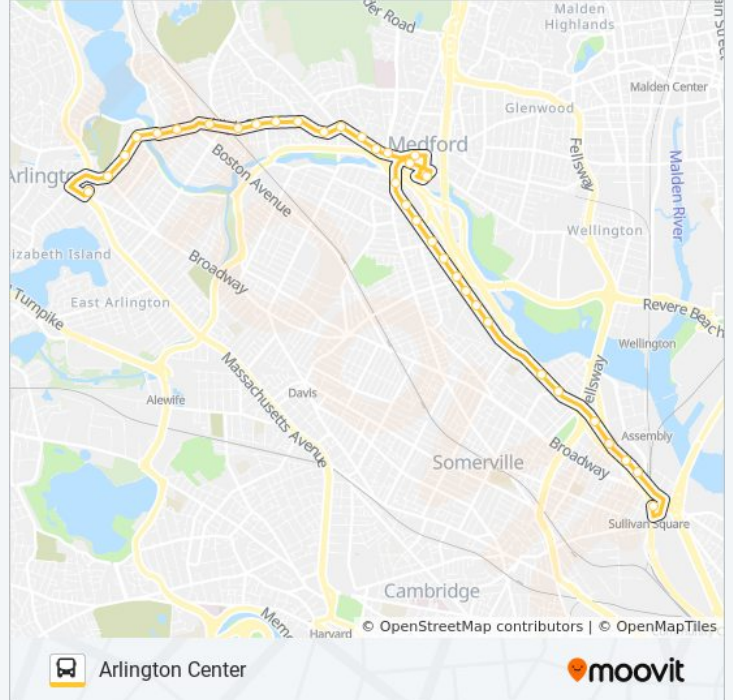

Use the Moovit App to find the closest 95 bus station near you and find out when is the next 95 bus arriving.

Direction: Arlington Center

34 stops

[VIEW LINE SCHEDULE](#)

- Sullivan Square
- Mystic Ave @ Union St
- Mystic Ave @ Plaza Entrance - Home Depot
- Mystic Ave @ I-93 Underpass
- Mystic Ave @ Temple Rd
- Mystic Ave @ Shore Dr
- Mystic Ave @ Fulbright St
- 326 Mystic Ave
- Mystic Ave Opp Bonner Ave
- Mystic Ave Opp Harvard St
- Mystic Ave Opp Billings Ave
- Mystic Ave @ Hancock St
- Mystic Ave @ Reardon Rd
- Mystic Ave @ James St
- Main St @ Mystic Ave
- 37 Riverside Ave @ Medford Sq
- Clippership Dr @ Riverside Towers
- Salem St Opp River St
- High St @ Bradlee Rd
- High St @ Hillside Ave
- High St @ Powder House Rd

95 bus Info

Direction: Arlington Center

Stops: 34

Trip Duration: 27 min

Line Summary:

High St @ Rural Ave - Winthrop Circle
 High St @ Essex St
 High St @ Woburn St
 High St @ Mystic St
 High St @ Allston St
 High St @ Warren St - W Medford Sq
 High St @ Johnson Ave
 High St @ Pitcher Ave
 High St @ Mystic Valley Pkwy
 Medford St @ Hayes St
 Medford St @ Webcowet Rd
 Medford St Opp Warren St
 Medford St @ Massachusetts Ave

Direction: Fellsway Garage Via Winthrop St

16 stops

[VIEW LINE SCHEDULE](#)

Winthrop St @ Brooks St - Medford Hs
 Winthrop St @ Exeter St
 Winthrop St @ Suffolk St
 300 Winthrop St
 High St @ Winthrop St - Winthrop Circle
 High St Opp Powder House Rd
 High St Opp Governors Ave
 37 Riverside Ave @ Medford Sq
 Clippership Dr @ Riverside Towers
 City Hall Mall @ Salem St - Medford City Hall
 Salem St @ Hadley Pl
 Salem St @ Park St
 Salem St @ Dudley St
 Salem St @ Garfield Ave
 Salem St @ Grant Ave
 Salem St @ Fellsway Garage

95 bus Info

Direction: Sullivan

Stops: 33

Trip Duration: 20 min

Line Summary:

Mystic Ave Opp Reardon Rd

Mystic Ave @ Whyte St

Mystic Ave @ Billings Ave