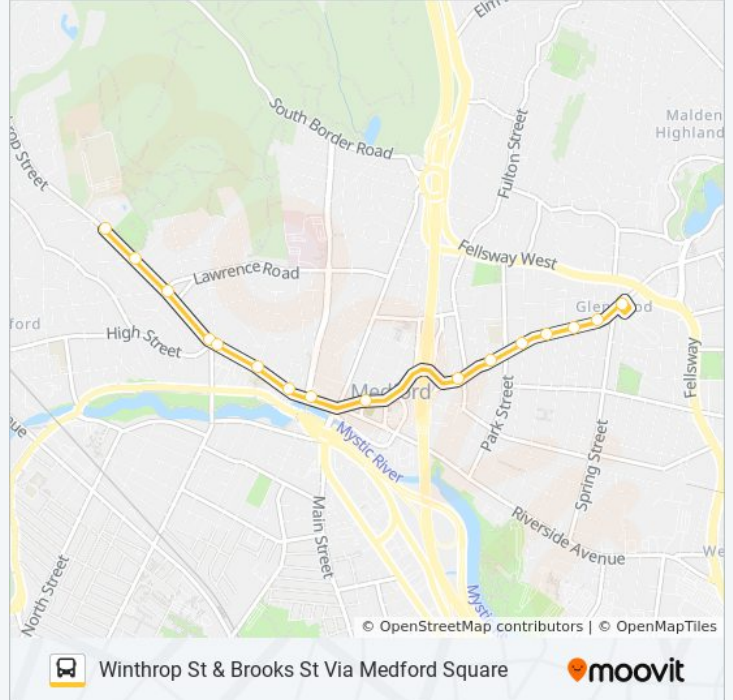

Use the Moovit App to find the closest 95 bus station near you and find out when is the next 95 bus arriving.

Direction: Arlington Center

34 stops

[VIEW LINE SCHEDULE](#)

- Sullivan Square
- Mystic Ave @ Union St
- Mystic Ave @ Plaza Entrance - Home Depot
- Mystic Ave @ I-93 Underpass
- Mystic Ave @ Temple Rd
- Mystic Ave @ Shore Dr
- Mystic Ave @ Fulbright St
- 326 Mystic Ave
- Mystic Ave Opp Bonner Ave
- Mystic Ave Opp Harvard St
- Mystic Ave Opp Billings Ave
- Mystic Ave @ Hancock St
- Mystic Ave @ Reardon Rd
- Mystic Ave @ James St
- Main St @ Mystic Ave
- 37 Riverside Ave @ Medford Sq
- Clippership Dr @ Riverside Towers
- Salem St Opp River St
- High St @ Bradlee Rd
- High St @ Hillside Ave
- High St @ Powder House Rd

95 bus Info

Direction: West Medford Via High St

Stops: 23

Trip Duration: 12 min

Line Summary:

High St @ Powder House Rd

High St @ Rural Ave - Winthrop Circle

High St @ Essex St

High St @ Rural Ave - Winthrop Circle

305 Winthrop St

Winthrop St @ Lawrence Rd

Winthrop St @ Woodside Rd

95 bus Time Schedule

Winthrop St & Brooks St Via Medford Square Route
Timetable:

Sunday	Not Operational
Monday	6:49 AM - 7:09 AM
Tuesday	6:49 AM - 7:09 AM
Wednesday	6:49 AM - 7:09 AM
Thursday	6:49 AM - 7:09 AM
Friday	6:49 AM - 7:09 AM
Saturday	Not Operational

95 bus Info

Direction: Winthrop St & Brooks St Via Medford Square

Stops: 16

Trip Duration: 12 min

Line Summary:

95 bus time schedules and route maps are available in an offline PDF at moovitapp.com. Use the [Moovit App](#) to see live bus times, train schedule or subway schedule, and step-by-step directions for all public transit in Boston.