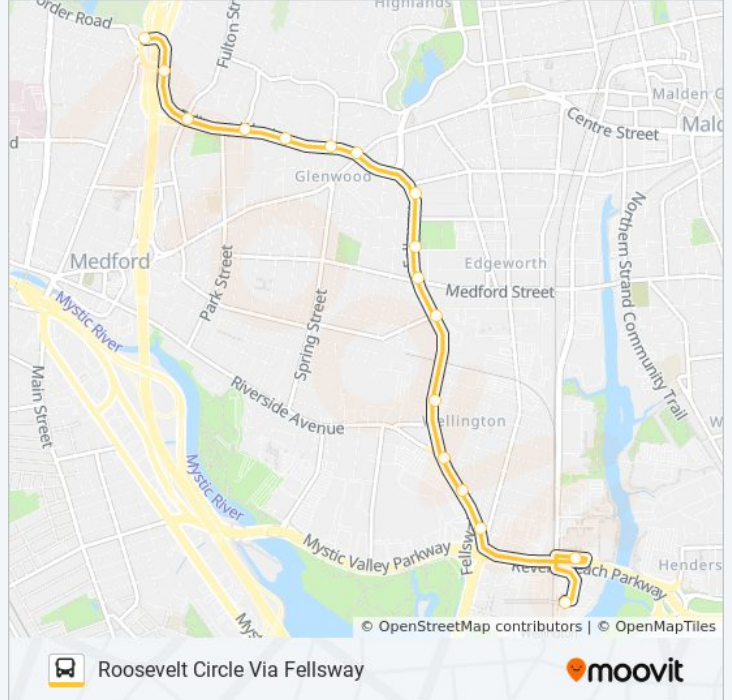

Use the Moovit App to find the closest 100 bus station near you and find out when is the next 100 bus arriving.

Direction: Elm St
 19 stops
[VIEW LINE SCHEDULE](#)

100 bus Time Schedule
 Elm St Route Timetable:

100 bus Info
Direction: Elm St
Stops: 19
Trip Duration: 11 min
Line Summary:

Direction: Roosevelt Circle Via Fellsway

17 stops

[VIEW LINE SCHEDULE](#)

- Wellington
- Corporation Way After Bridge
- Fellsway @ Middlesex Ave - Wellington Circle
- Fellsway @ Bradbury Ave
- Fellsway @ Riverside Ave
- Fellsway @ Second St
- Fellsway @ Myrtle St
- Fellsway @ Medford St
- Fellsway @ Malden St
- Fellsway @ Watts St
- Fellsway W @ Salem St
- Fellsway W @ Fells Ave
- 205 Fellsway W
- Fellsway W @ Fern Rd
- Fellsway W @ Fulton St
- Fellsway W @ Ridgeway Rd - Roosevelt Circle
- Fellsway W @ S Border Rd

100 bus Time Schedule

Roosevelt Circle Via Fellsway Route Timetable:

Sunday	12:30 AM - 10:35 PM
Monday	Not Operational
Tuesday	Not Operational
Wednesday	Not Operational
Thursday	Not Operational
Friday	Not Operational
Saturday	9:30 PM - 11:30 PM

100 bus Info

Direction: Roosevelt Circle Via Fellsway

Stops: 17

Trip Duration: 9 min

Line Summary:

Direction: Wellington

17 stops

[VIEW LINE SCHEDULE](#)