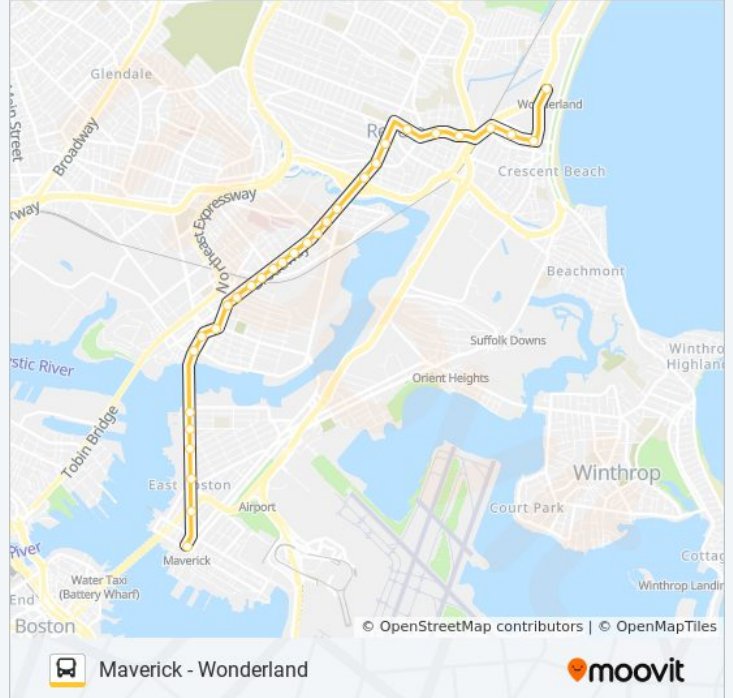

Meridian St @ Lexington St

Meridian St @ Liverpool St

Meridian St @ Havre St

Maverick

Direction: Wonderland

30 stops

[VIEW LINE SCHEDULE](#)

Maverick

Hawthorne St @ Broadway

Broadway @ Shurtleff St

Broadway @ Gerrish Ave

Broadway @ Crescent Ave

Broadway @ Cary Ave

117 bus Time Schedule

Wonderland Route Timetable:

Sunday	12:27 AM - 11:33 PM
Monday	12:13 AM - 11:45 PM
Tuesday	12:15 AM - 11:45 PM
Wednesday	12:15 AM - 11:45 PM
Thursday	12:15 AM - 11:45 PM
Friday	12:15 AM - 11:45 PM
Saturday	12:15 AM - 11:57 PM

117 bus Info

Direction: Wonderland

Stops: 30

Trip Duration: 29 min

Line Summary:

Broadway @ Parker St
 Broadway @ Eleanor St
 Broadway @ Green St
 Broadway @ Webster Ave
 Broadway @ Stockton St
 Broadway @ Cabot St
 Broadway @ Taft St
 Broadway @ Beach St
 Broadway @ Pleasant St
 49 Central Ave
 Beach St @ Eustis St
 Beach St @ Harris St - Bell Circle
 Beach St @ Shirley Ave - Bell Circle
 Beach St @ Walnut Ave
 Beach St @ N Shore Rd
 Wonderland

Direction: Wonderland Via Maverick

32 stops

[VIEW LINE SCHEDULE](#)

State St @ Washington Mall - State St Sta
 Cambridge St @ Government Ctr Sta
 Maverick
 Meridian St @ Havre St
 Meridian St @ Saratoga St
 Meridian St @ Eutaw St
 Meridian St @ White St
 Meridian St @ Falcon St
 Pearl St @ Marginal St
 Pearl St @ Essex St
 Park St @ Hawthorne St
 Hawthorne St @ Broadway
 Broadway @ Shurtleff St