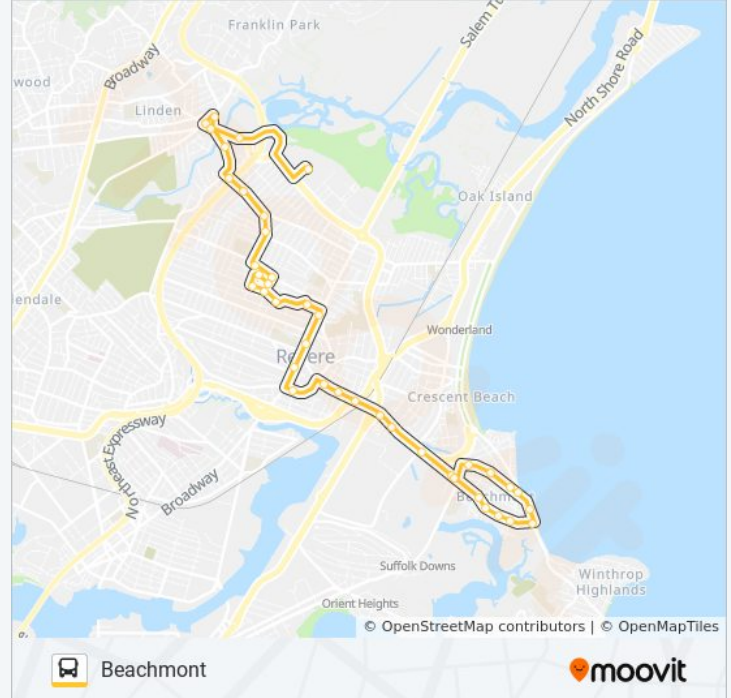

- Northgate Shopping Ctr - Shopping Mall
- Squire Rd Opp Super Stop + Shop
- Wesley St @ Lynn St
- Lynn St @ Beach St
- Beach St @ Hancock Rd
- Washington Ave @ Brookdale St
- Malden St @ Lucia Ave
- Malden St @ Geneva St
- Malden St Opp Derby Rd
- Malden St @ Roland Rd
- Cushman Ave @ Gordon Rd
- Cushman Ave @ Adams St
- Cooledge St @ Adams St
- 267 Cooledge St
- Constitution Ave @ Cooledge St
- Constitution Ave @ Adams St
- 104 Constitution Ave
- Cooledge St @ Constitution Ave
- 570 Broadway @ Elmwood Ave
- Broadway Opp Central Ave
- Broadway @ Yeamans St

Beach St @ Wilson St

Winthrop Ave @ Beach St

Winthrop Ave @ Victoria St

Winthrop Ave @ Revere Beach Pkwy

Revere Beach Pkwy @ Green St

Revere Beach Pkwy @ Pratt Pl

560 Winthrop Ave

Winthrop Ave @ Beachmont Station

Crescent Ave @ Winthrop Ave

Crescent Ave @ Orchard St

Crescent Ave @ Webster St

Crescent Ave @ Summer St

Crescent Ave @ Winthrop Pkwy

Endicott Ave Opp Bradstreet Ave

200 Endicott Ave

Endicott Ave @ Waterview Ave

Endicott Ave @ Leverett Ave

Endicott Ave @ Atlantic Ave

Winthrop Ave @ Beachmont Station