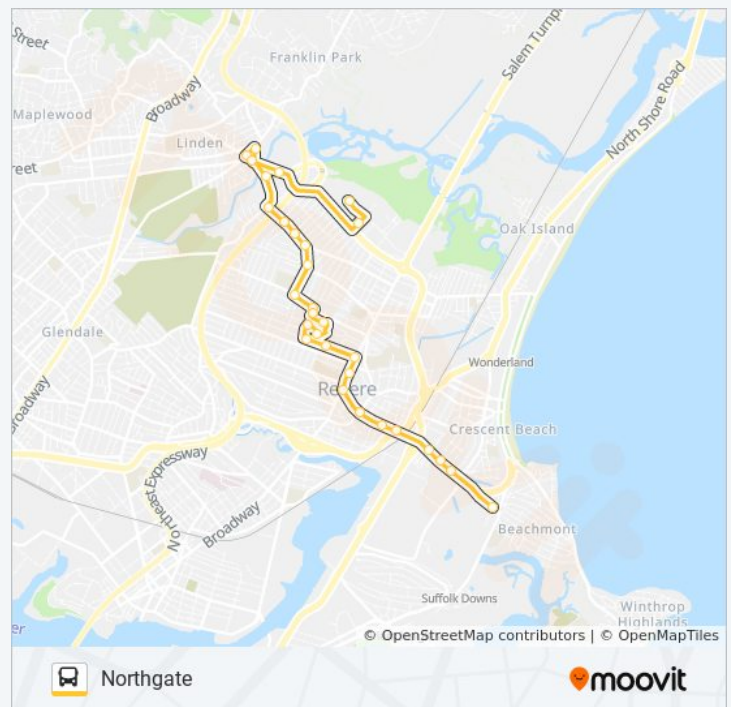

Winthrop Ave @ Beachmont Station

Crescent Ave @ Winthrop Ave

Crescent Ave @ Orchard St

Crescent Ave @ Webster St

Crescent Ave @ Summer St

Crescent Ave @ Winthrop Pkwy

Endicott Ave Opp Bradstreet Ave

200 Endicott Ave

Endicott Ave @ Waterview Ave

Endicott Ave @ Leverett Ave

Endicott Ave @ Atlantic Ave

Winthrop Ave @ Beachmont Station

30 stops

[VIEW LINE SCHEDULE](#)

- Winthrop Ave @ Beachmont Station
- Revere Beach Pkwy @ Campbell Ave
- Revere Beach Pkwy @ Woods Ave
- Revere Beach Pkwy @ Hillside Ave
- Winthrop Ave @ Revere Beach Pkwy
- Winthrop Ave @ Elm St
- Winthrop Ave @ Beach St
- Winthrop Ave @ Broadway
- Broadway Opp Fernwood Ave
- Proctor Ave @ Broadway
- Proctor Ave @ B St
- Proctor Ave @ Adams St
- Adams St @ Constitution Ave
- 104 Constitution Ave
- Coolidge St @ Raymond Rd
- Adams St @ Adams Ct
- 219 Cushman Ave
- Cushman Ave @ Newhall St
- Malden St @ Gore Rd
- Malden St @ Derby Rd
- Malden St @ Keayne St
- Malden St @ Stevens St
- Malden St @ Washington Ave
- Washington Ave Opp Brookdale St
- Wesley St @ Lynn St
- Lynn St @ Beach St
- Beach St @ Hancock Rd
- Squire Rd @ Super Stop + Shop
- Charger St @ Squire Rd
- Northgate Shopping Ctr - Shopping Mall

Northgate Route Timetable:

Sunday	Not Operational
Monday	5:41 AM - 6:55 PM
Tuesday	5:41 AM - 6:55 PM
Wednesday	5:41 AM - 6:55 PM
Thursday	5:41 AM - 6:55 PM
Friday	5:41 AM - 6:55 PM
Saturday	Not Operational

**119 bus Info**

**Direction:** Northgate

**Stops:** 30

**Trip Duration:** 22 min

**Line Summary:**