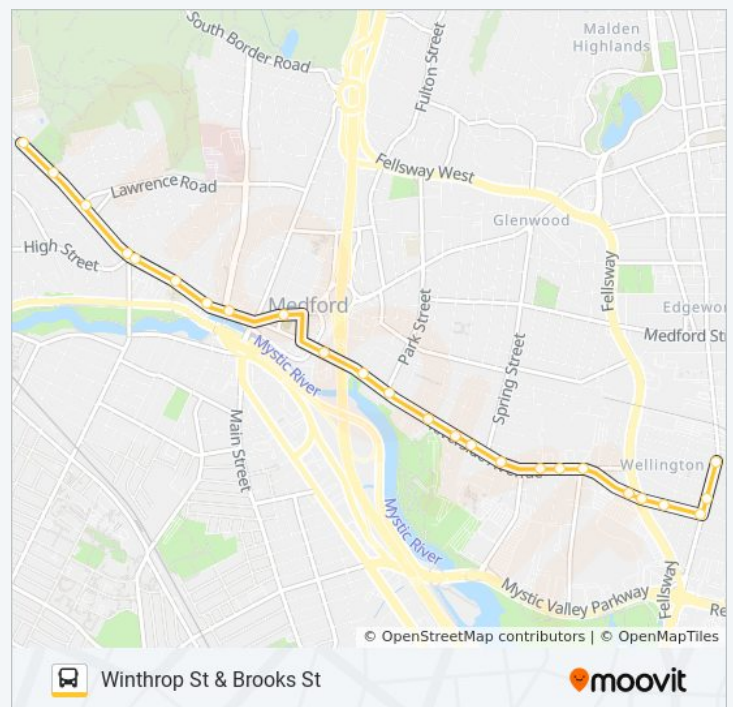

Winthrop St Opp Winford Way

134 bus Info

Direction: Wellington

Stops: 66

Trip Duration: 33 min

Line Summary:

Winthrop St @ Playstead Rd

578 Winthrop St

Direction: Winthrop St

Stops: 29

Trip Duration: 17 min

Line Summary:

Direction: Winthrop St & Brooks St

25 stops

[VIEW LINE SCHEDULE](#)

Middlesex Ave @ First St
Middlesex Ave @ Third St
Riverside Ave @ Middlesex Ave
Riverside Ave @ Bradbury Ave
Riverside Ave @ Fellsway
Riverside Ave @ Fellsway
Riverside Ave Opp Commercial St
Riverside Ave Opp Hall St
400 Riverside Ave Opp Linden St
350 Riverside Ave
Riverside Ave @ Hunewill Ave
Riverside Ave @ Carolina St
Riverside Ave @ Pembroke St
Riverside Ave @ Park St
Riverside Ave @ Pleasant St
116 Riverside Ave
Salem St Opp River St
High St @ Bradlee Rd
High St @ Hillside Ave
High St @ Powder House Rd
High St @ Rural Ave - Winthrop Circle
305 Winthrop St
Winthrop St @ Lawrence Rd
Winthrop St @ Woodside Rd
475 Winthrop St @ Temple Shalom

Direction: Woburn Square

51 stops

[VIEW LINE SCHEDULE](#)

Wellington

134 bus Time Schedule

Winthrop St & Brooks St Route Timetable:

Sunday	Not Operational
Monday	6:50 AM - 7:10 AM
Tuesday	6:50 AM - 7:10 AM
Wednesday	6:50 AM - 7:10 AM
Thursday	6:50 AM - 7:10 AM
Friday	6:50 AM - 7:10 AM
Saturday	Not Operational

134 bus Info

Direction: Winthrop St & Brooks St

Stops: 25

Trip Duration: 22 min

Line Summary:

134 bus Time Schedule

Woburn Square Route Timetable:

Sunday	10:00 AM - 6:35 PM
Monday	Not Operational