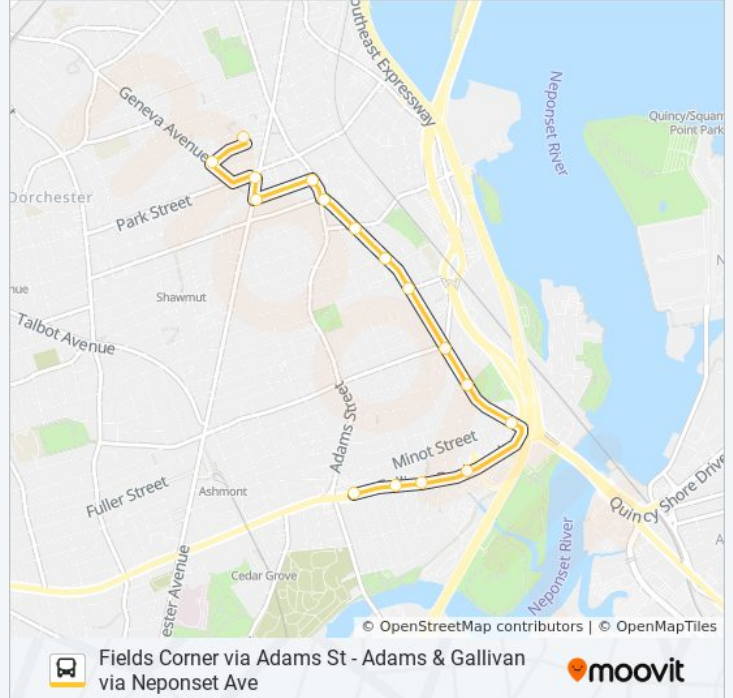

Use the Moovit App to find the closest 201 bus station near you and find out when is the next 201 bus arriving.

**Direction: Adams & Gallivan Via Neponset Ave**

16 stops

[VIEW LINE SCHEDULE](#)

- Fields Corner
- Fields Corner Sta @ Geneva Ave
- Park St Busway @ Dorchester Ave
- Gibson St @ Dorchester Ave
- Gibson St @ Adams St
- Neponset Ave @ Adams St King Square
- Neponset Ave @ Victory Rd
- Neponset Ave @ King St
- Neponset Ave @ S Monroe Ter
- Neponset Ave @ Ashmont St
- Neponset Ave Opp Tolman St
- Neponset Ave @ Minot St
- Gallivan Blvd @ Hallet St
- Gallivan Blvd @ Opp Marsh St
- Gallivan Blvd @ Woodfield St
- Gallivan Blvd @ Ross Rd

**201 bus Info**

**Direction:** Adams & Gallivan Via Neponset Ave

**Stops:** 16

**Trip Duration:** 10 min

**Line Summary:**

**Direction: Avenue Louis Pasteur Via Fields Corner**

14 stops

[VIEW LINE SCHEDULE](#)

**Stops:** 14

**Trip Duration:** 10 min

**Line Summary:**

**Direction: Fields Corner Via Adams St**

19 stops

[VIEW LINE SCHEDULE](#)

- Keystone Apartments
- 55 Hallet St Opp Florian Hall
- Gallivan Blvd @ Opp Marsh St
- Gallivan Blvd @ Woodfield St
- Gallivan Blvd @ Ross Rd
- Adams St @ Minot St
- Adams St @ Franconia St
- Adams St @ Oakton Ave.
- Adams St @ Ashmont St
- Adams St Opp Msgr. Lydon Way
- Adams St Opp Lonsdale St
- Adams St @ King St
- Adams St @ Elmdale St
- Adams St @ Parkman St
- Gibson St @ Adams St
- Gibson St @ Dorchester Ave
- Park St Busway @ Dorchester Ave
- Geneva Ave Opp Vinson St

**Stops:** 14

**Trip Duration:** 14 min

**Line Summary:**

**Direction: Keystone Apts Via Neponset Ave & Puritan Mall**

11 stops

[VIEW LINE SCHEDULE](#)

Fields Corner

Gibson St @ Dorchester Ave