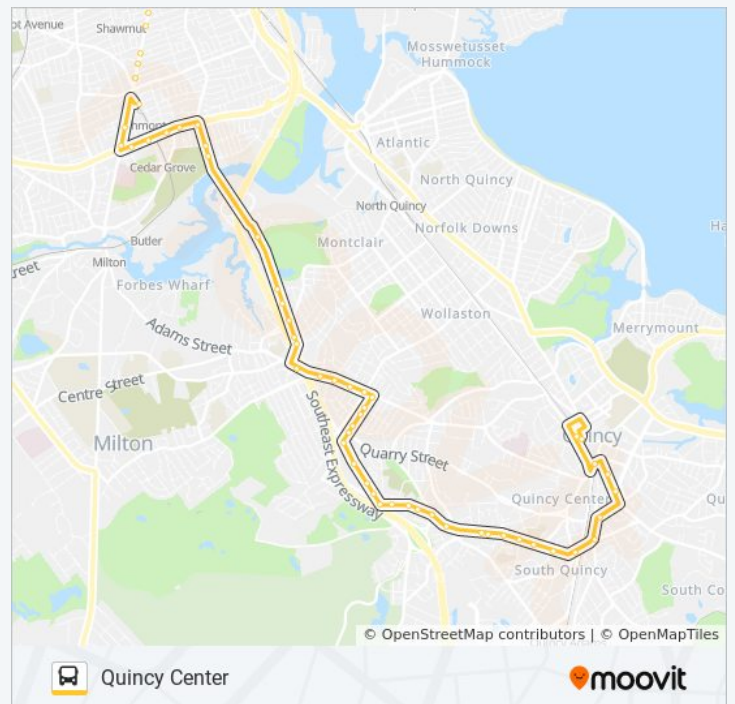

215 bus Info

Direction: Ashmont

Stops: 46

Trip Duration: 30 min

Line Summary:

Robertson St @ Connell St

Robertson St Opp Ellis St

Robertson St @ Kimball St

Dorchester Ave @ Parkman St

Dorchester Ave @ Gibson St

Park St Busway @ Dorchester Ave

Geneva Ave Opp Vinson St

Fields Corner

Direction: North Quincy

43 stops

[VIEW LINE SCHEDULE](#)

Gallivan Blvd @ Hutchinson St

Gallivan Blvd Opp Huron Circle

Gallivan Blvd Opp Carruth St

Gallivan Blvd @ Adams St

Granite Ave @ Gallivan Blvd

Granite Ave @ Milton St

Granite Ave Opp Hilltop St

Granite Ave Opp Thistle Ave

215 bus Info

Direction: Quincy Center

Stops: 61

Trip Duration: 31 min

Line Summary:

Granite Ave Opp Wood St

Adams St @ Hollis St

Adams St @ Mechanic St