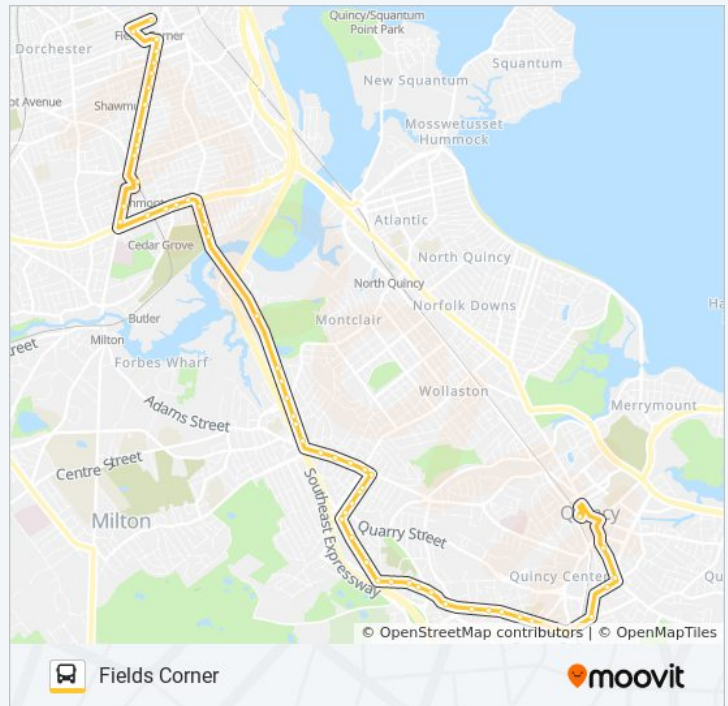

Saturday

Not Operational

215 bus Info

Direction: Fields Corner

Stops: 58

Trip Duration: 29 min

Line Summary:

Granite Ave @ Thistle Ave

Granite Ave @ Hilltop St

Granite Ave @ Milton St

Granite Ave @ Gallivan Blvd

Gallivan Blvd @ Kenmere Rd

Gallivan Blvd @ Frederika St

Gallivan Blvd @ Carruth St

Gallivan Blvd @ Huron Circle

Dorchester Ave @ Gallivan Blvd

Dorchester Ave @ Van Winkle St

Ashmont / Peabody Sq.

Dorchester Ave @ Dracut St

Dorchester Ave @ Msgr Lydon Way

Dorchester Ave @ Shepton St

Dorchester Ave @ King St

Dorchester Ave @ Centre St

Dorchester Ave @ Dix St

Dorchester Ave @ Parkman St

Dorchester Ave @ Gibson St

Park St Busway @ Dorchester Ave

Geneva Ave Opp Vinson St

Fields Corner

Direction: North Quincy

43 stops

[VIEW LINE SCHEDULE](#)