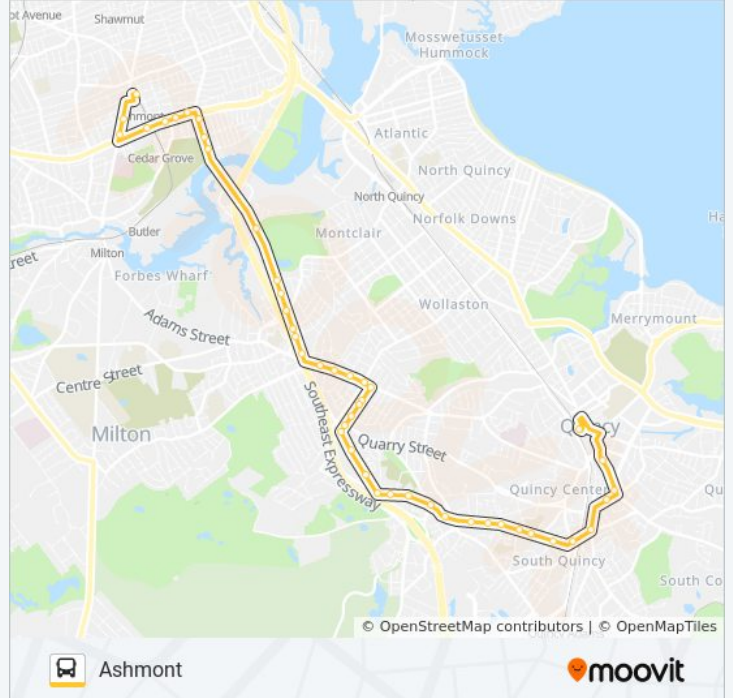

215 bus Info

Direction: Ashmont

Stops: 46

Trip Duration: 30 min

Line Summary:

Robertson St @ Connell St

Robertson St Opp Ellis St

Robertson St @ Kimball St

Robertson St @ Adams St

Adams St @ Beale St

Adams St @ Washington St

Adams St @ Granite Pl

Adams St @ Church St

Granite Ave @ Bassett St

Granite Ave @ Wood St

Granite Ave @ Emerson Rd

Gallivan Blvd @ Frederika St

Gallivan Blvd @ Carruth St

Gallivan Blvd @ Huron Circle

Dorchester Ave @ Gallivan Blvd

Dorchester Ave @ Van Winkle St

Ashmont / Peabody Sq.

Direction: East Milton

30 stops