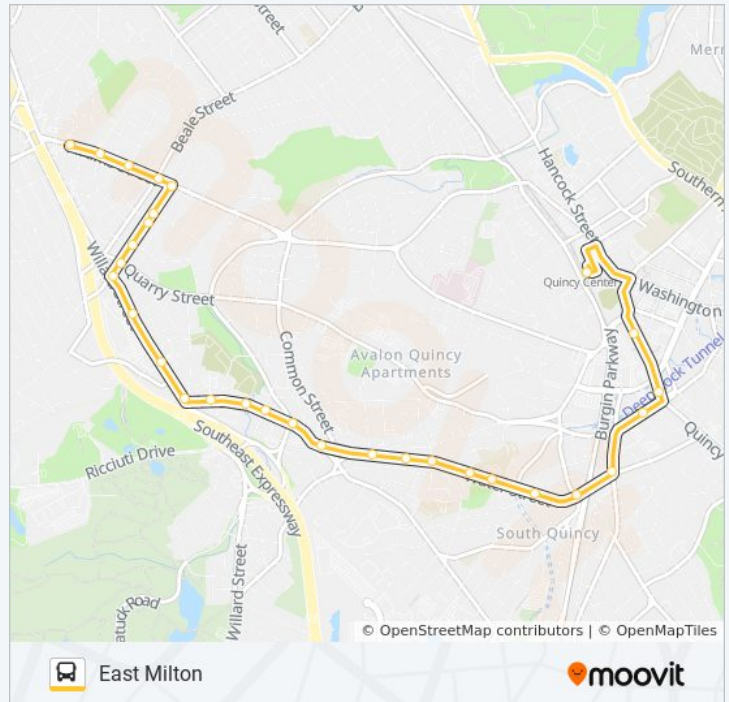

Gallivan Blvd @ Frederika St

Gallivan Blvd @ Carruth St

Gallivan Blvd @ Huron Circle

Dorchester Ave @ Gallivan Blvd

Dorchester Ave @ Van Winkle St

Ashmont / Peabody Sq.

Direction: East Milton

30 stops

Willard St @ Robertson St

Robertson St @ Quarry St

Robertson St @ Connell St

Robertson St Opp Ellis St

Robertson St @ Kimball St

Robertson St @ Adams St

Adams St @ Beale St

Adams St @ Washington St

Adams St @ Granite Pl

Adams St @ Church St

Saturday

Not Operational

215 bus Info

Direction: East Milton

Stops: 30

Trip Duration: 22 min

Line Summary:

Direction: Fields Corner

58 stops

[VIEW LINE SCHEDULE](#)

Quincy Center

1445 Hancock St

Hancock St @ Hancock Court

215 bus Time Schedule