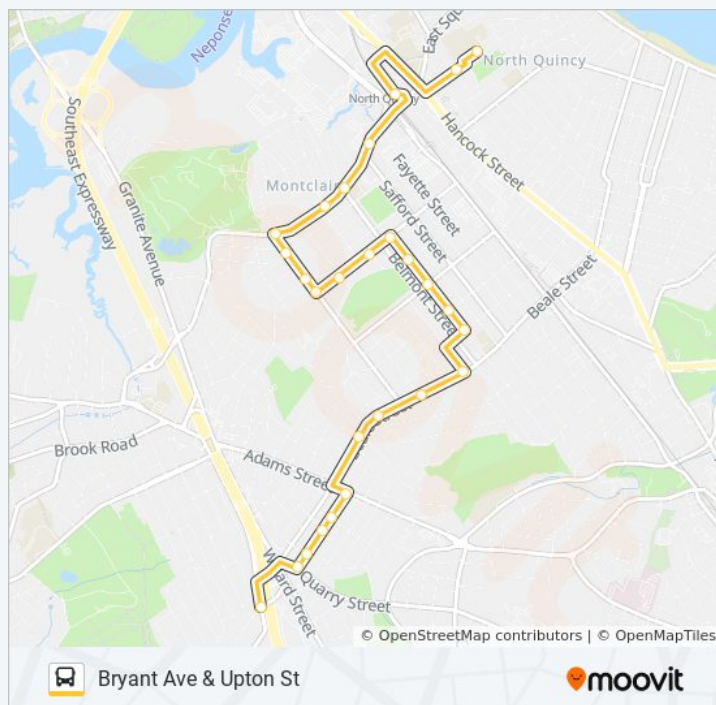

Dorchester Avenue And St Gregory Street

Opp 2165 Dorchester Ave

Dorchester Ave Opp Valley Rd

Dorchester Ave @ Gallivan Blvd

Dorchester Ave @ Van Winkle St

Ashmont / Peabody Sq.

**Direction: Bryant Ave & Upton St**

Highland Ave @ Brook St

N Central @ Beale St

Beale St @ Pine St

385 Beale St Opp Summit Ave

Beale St @ Rockwell Ave

Robertson St @ Adams St

Robertson St Opp Kimball St

77 Robertson St

Robertson St @ Ballou St

Robertson St @ Quarry St

Bryant Ave @ Upton St

Saturday

Not Operational

### 217 bus Info

**Direction:** Bryant Ave & Upton St

**Stops:** 27

**Trip Duration:** 25 min

**Line Summary:**