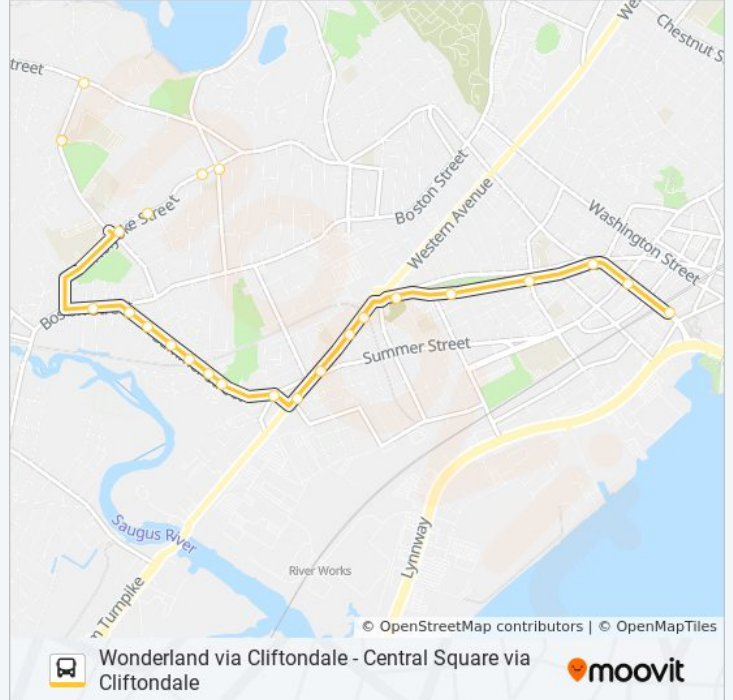

Use the Moovit App to find the closest 426 bus station near you and find out when is the next 426 bus arriving.

Direction: Central Square

21 stops

[VIEW LINE SCHEDULE](#)

- Fecteau Way
- O'Callaghan Way @ Kings Hill Dr
- O'Callaghan Way @ Holyoke St
- Boston St @ Southside Ave
- Summer St @ Boston St
- Summer St @ Deer Pk
- Summer St @ Ames St
- Summer St Opp Raddin Grove Ave
- Summer St @ Dearborn Ave
- Summer St @ Margin St
- Summer St @ River St
- Western Ave @ Minot St
- Western Ave @ Summer St
- Western Ave @ Walden St
- 760 Western Ave
- Market Square @ Western Ave
- S Common St @ Caggiano Plaza
- S Common St @ Blossom St
- S Common St @ Market St
- Market St @ Tremont St

426 bus Info

Direction: Central Square

Stops: 21

Trip Duration: 26 min

Line Summary:

Direction: Central Square Via Cliftdale

55 stops

[VIEW LINE SCHEDULE](#)

Wonderland

Vfw Pkwy Opp Wonderland Market Place

Beach St @ Upham St - Bell Circle

American Legion Hwy @ Bell Circle

133 - 135 American Legion Hwy

American Legion Hwy @ Revere St

American Legion Hwy @ Hutchinson St

Brown Circle Rotary

Squire Rd Opp Super Stop + Shop

Wesley St @ Lynn St

Lynn St Opp Revere St

Lynn St @ Spring St

Salem St @ Cutler Hwy

Salem St @ Waitt Pk

Salem St @ Marshall St N