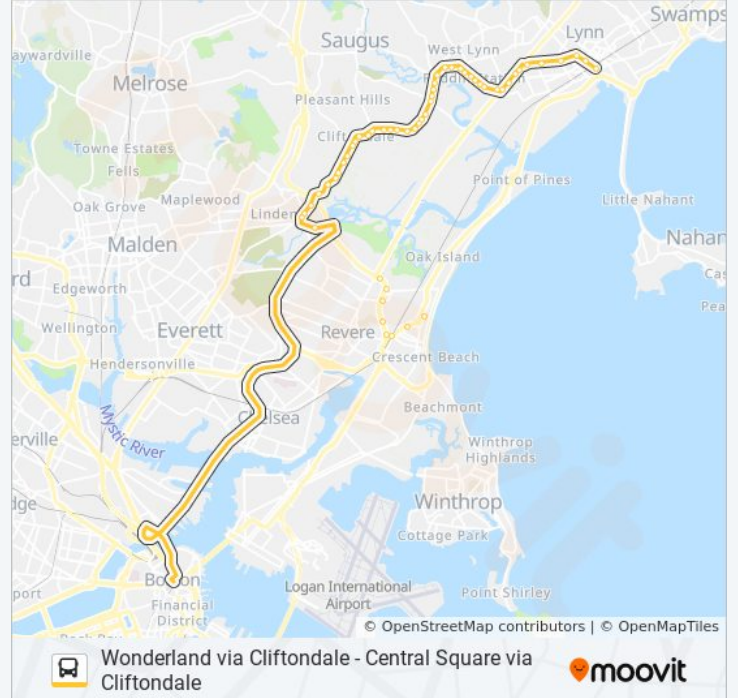

Lincoln Ave @ Western Ave

Lincoln Ave @ Lincoln Ct

Lincoln Ave @ Clifondale Sq

Lincoln Ave @ Charlotte Rd

Lincoln Ave Opp Kent St

Lincoln Ave @ Morton Ave

Lincoln Ave @ Sunnyside Pk

Lincoln Ave @ Nason Rd

Lincoln Ave Opp Atlantic Ave

Lincoln Ave @ Bristow St

Lincoln Ave Opp Overlea Ave

Lincoln Ave @ Guild Rd

Lincoln Ave @ Bates St

Lincoln Ave @ Ballard St

60 Lincoln Ave

Lincoln Ave @ Vincent St

30 Lincoln Ave

Boston St Opp Hamilton St

Boston St @ Browns Ave

Boston St @ Southside Ave

Summer St @ Boston St

Summer St @ Deer Pk

Summer St @ Ames St

Summer St Opp Raddin Grove Ave

Summer St @ Dearborn Ave

Summer St @ Margin St

Summer St @ River St

Western Ave @ Minot St

Western Ave @ Summer St

Western Ave @ Walden St

760 Western Ave

Market Square @ Western Ave

S Common St @ Caggiano Plaza