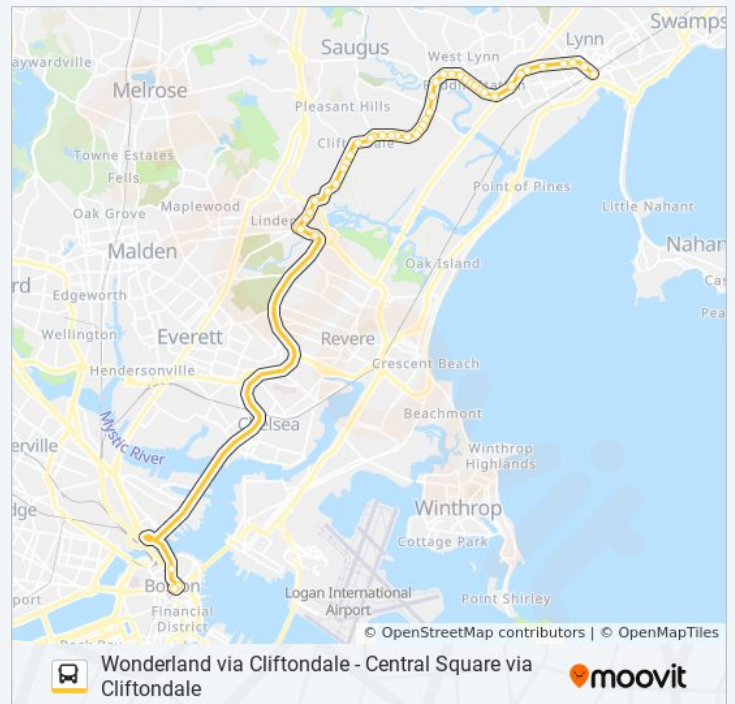

Market St @ Tremont St

Market Street @ Lynn Commuter Rail

Direction: Haymarket Via Cliftdale

45 stops

[VIEW LINE SCHEDULE](#)

Market St @ Commuter Rail

Market St @ Liberty St

N Common St @ Franklin St

Lincoln Ave @ Chestnut St

Lincoln Ave Opp Dudley St

Lincoln Ave Opp Guild Rd

Lincoln Ave @ Overlea Ave

Lincoln Ave Opp Bristow St

Lincoln Ave @ Atlantic Ave

426 bus Time Schedule

Haymarket Via Cliftdale Route Timetable:

426 bus Info

Direction: Haymarket Via Cliftdale

Stops: 45

Trip Duration: 49 min

Line Summary:

Lincoln Ave Opp Nason Rd

Lincoln Ave Opp Sunnyside Pk

Lincoln Ave @ Intervale Ave

Salem St @ Cutler Hwy

Lynn St @ Lawrence St

Lynn St @ Oliver St

Lynn St @ Beach St

Beach St @ Hancock Rd

Squire Rd @ Super Stop + Shop

N Washington St @ Medford St

Surface Rd @ Hanover St