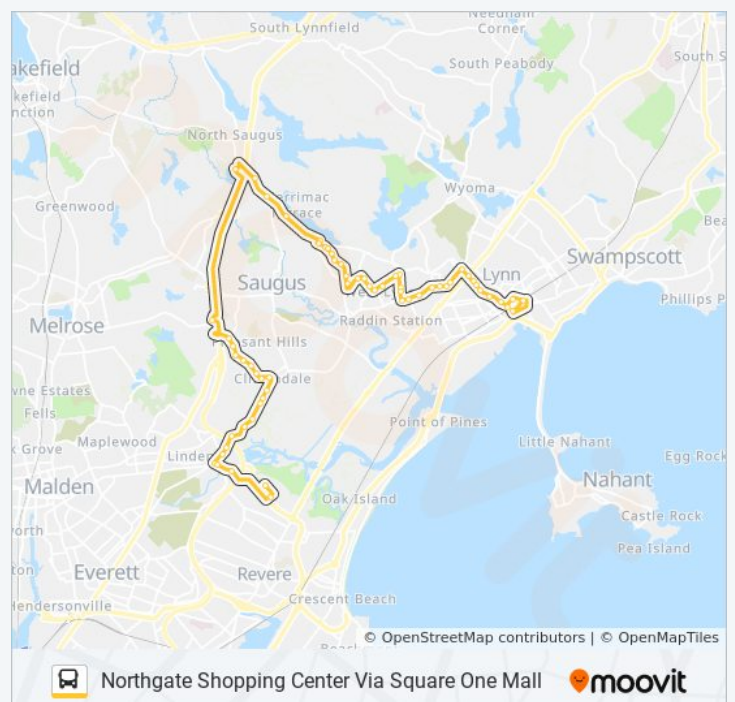

Northgate Shopping Center Via Square One Mall
Route Timetable:

Sunday	10:00 AM - 6:25 PM
Monday	7:40 AM - 9:40 PM
Tuesday	7:40 AM - 9:40 PM
Wednesday	7:40 AM - 9:40 PM
Thursday	7:40 AM - 9:40 PM
Friday	7:40 AM - 9:40 PM
Saturday	7:00 AM - 10:00 PM

429 bus Info

Direction: Northgate Shopping Center Via Square One Mall

Stops: 62

Trip Duration: 45 min

Line Summary:

Holyoke St @ O'Callaghan Way

O'Callaghan Way @ Holyoke St

O'Callaghan Way @ Kings Hill Dr