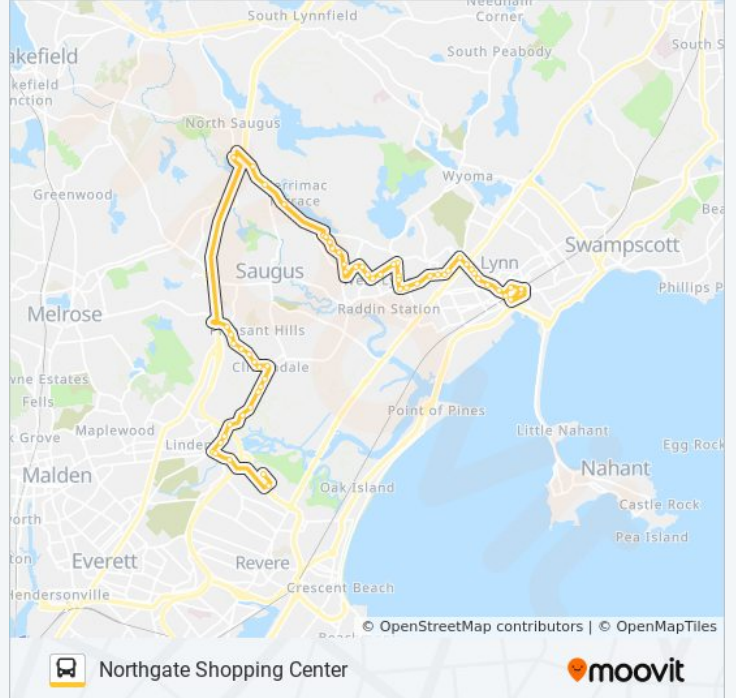

429 bus Info

Direction: Northgate Shopping Center

Stops: 59

Trip Duration: 42 min

Line Summary:

Holyoke St Opp Gardiner St
Holyoke St Opp Thorpe Rd
Holyoke St @ O'Callaghan Way
O'Callaghan Way @ Holyoke St
O'Callaghan Way @ Kings Hill Dr
Kings Hill Dr @ Newcastle St
Kings Hill Dr @ Nottingham Ct
Kings Hill Dr @ Kingswood Circle
Garfield Ave Opp Hayes St
Garfield Ave @ Catalina Rd
Garfield Ave @ Washington Ave
Garfield Ave @ Newcomb Ave
Newcomb Ave @ Jefferson Ave
Opp 323 Walnut St
Walnut St Opp Central St
Walnut St @ Walnut Pl
Saugus Plaza Shopping Center
Essex St Opp Vine St
Essex St @ Pleasant Ave
Essex St @ Felton St
Essex St @ Hood St
Essex St Opp School St
Essex St Opp Grove St
78 Essex St
Essex St Opp Staaf Rd
Lincoln Ave @ Linwood St
Lincoln Ave @ Laurel St
Salem St @ Clifton St
Salem St @ Walnut St
Salem St @ Waitt Ct
Salem St @ Cutler Hwy
Lynn St @ Lawrence St
Lynn St @ Oliver St

Lynn St @ Beach St

Beach St @ Hancock Rd

Squire Rd @ Super Stop + Shop

Charger St @ Squire Rd

Northgate Shopping Ctr - Shopping Mall

Direction: Northgate Shopping Center Via Square One Mall

62 stops

[VIEW LINE SCHEDULE](#)