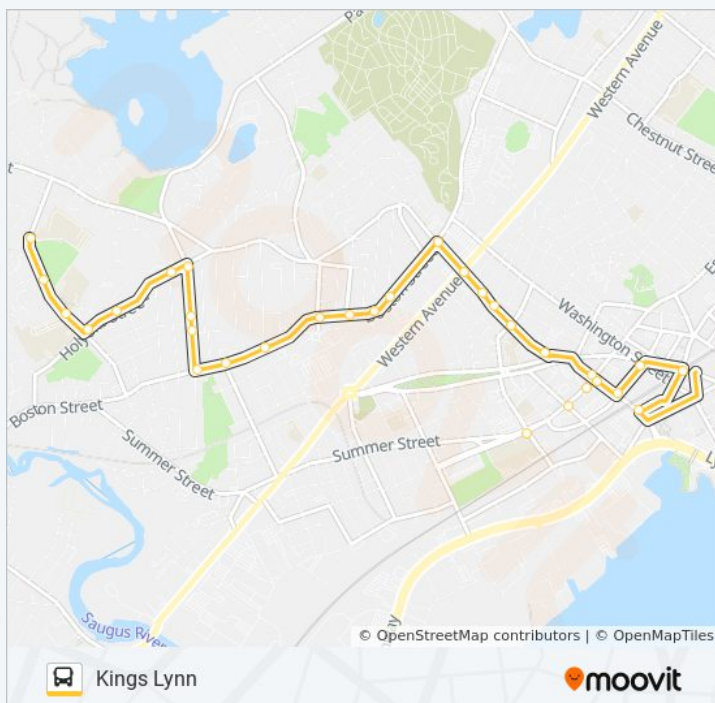

Franklin St @ Loughton St

Franklin St @ Lyman St

Franklin St @ Western Ave

N Franklin St @ Boston St

Boston St @ New Park St

Boston St @ Grove St

Boston St @ Moulton St

Boston St @ N Federal St

Boston St @ Childs St

Boston St Opp Cottage St

Boston St @ Myrtle St

Myrtle St @ Wilfred St

429 bus Time Schedule

Kings Lynn Route Timetable:

Sunday	Not Operational
Monday	6:36 AM - 2:36 PM
Tuesday	6:36 AM - 2:36 PM
Wednesday	6:36 AM - 2:36 PM
Thursday	6:36 AM - 2:36 PM
Friday	6:36 AM - 2:36 PM
Saturday	Not Operational

429 bus Info

Direction: Kings Lynn

Stops: 30

Trip Duration: 22 min

Line Summary:

Myrtle St @ Woodbine St

Myrtle St @ Holyoke St

Holyoke St Opp Gardiner St

Holyoke St Opp Thorpe Rd

Holyoke St @ O'Callaghan Way

O'Callaghan Way @ Holyoke St

O'Callaghan Way @ Kings Hill Dr

O'Callaghan Way Opp Osborne St

Direction: Northgate Shopping Center

59 stops

[VIEW LINE SCHEDULE](#)