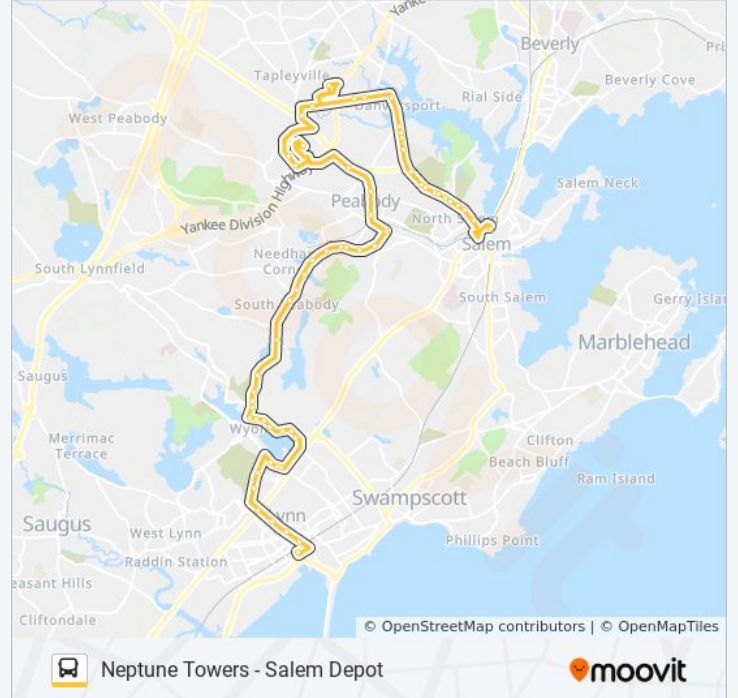

Broadway Opp Mayfair St

Broadway @ Jeness St

Euclid Ave @ Broadway

Euclid Ave @ Clairmont St

Euclid Ave @ Magnolia Ave

Euclid Ave @ Peary Ave

Euclid Ave @ Verona St

Euclid Ave Opp Clayton St

Euclid Ave Opp Chase Rd

Maple St @ Euclid Ave

Chestnut St @ Maple St

Chestnut St Opp Rand St

Chestnut St Opp Allerton St

Boston St Opp Ford St

Boston St Opp Stetson St

Washington St @ Western Ave

Washington St @ Hanover St

Washington St @ Essex St

Washington St @ Munroe St

Market Street @ Lynn Commuter Rail

Direction: Central Square Via Malls

42 stops

[VIEW LINE SCHEDULE](#)

Liberty Tree Mall @ Best Buy

Endicott St @ Commonwealth Ave

10 Sylvan St

Essex Ctr Dr @ Essex Green Dr

Lahey Clinic Before Crosswalk

Northshore Mall @ Entrance F

Andover St @ Buttonwood Ln

86 Central St

Central St @ Walnut St