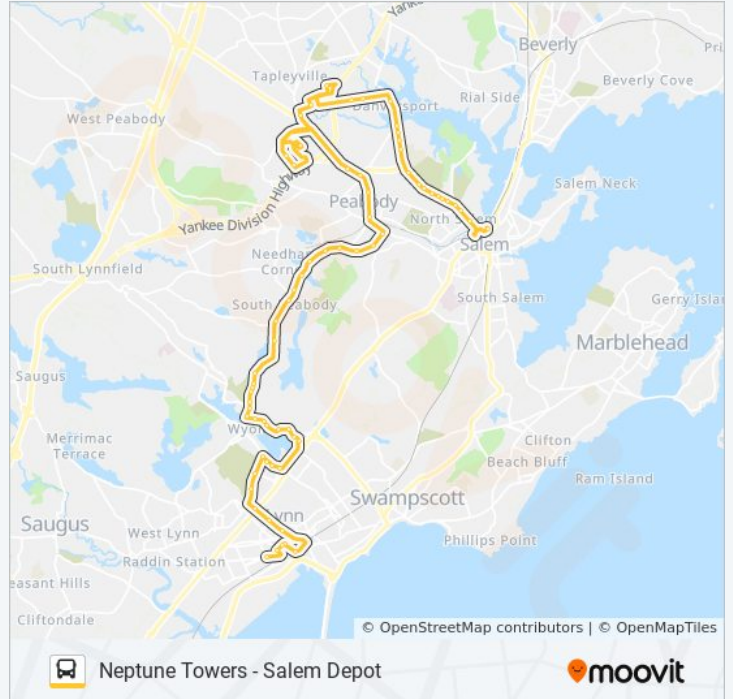

Broadway @ Euclid Ave

Broadway @ Warwick St

Broadway @ Mayfair St

Broadway @ Commonwealth Rd

Broadway @ Broadway Circle

44 Broadway

Broadway @ Bay State Rd

Lynn St Opp Fairview Ave

Washington St @ Aborn St

435 bus Info

Direction: Salem Depot

Stops: 67

Trip Duration: 67 min

Line Summary:

Washington St @ Main St

Central St @ Bus Shelter

Liberty Tree Mall @ Best Buy

Endicott St Opp Market Basket

Endicott St Opp Hutchinson Dr

Water St @ Broad St

Water St @ S Liberty St

Opp 176 Water St

Margin St @ Dobbs Rd

Margin St @ Margin St Ct