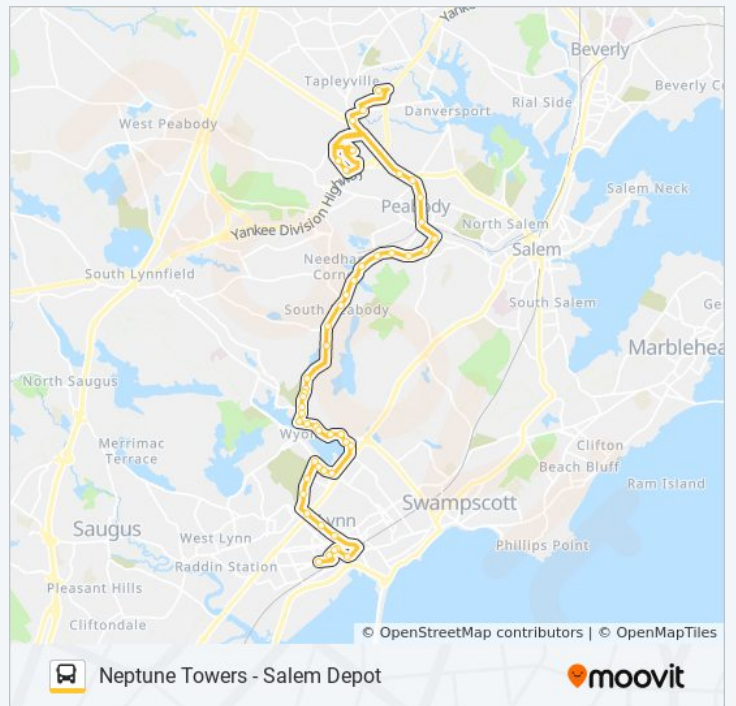

Washington St @ Bresnahan St

Washington St @ Aborn St

Washington St @ Main St

Central St @ Bus Shelter

Central St @ Community Life Center

Andover St @ Pound Ln

Andover St Opp Buttonwood Ln

Northshore Mall @ Entrance F

Lahey Clinic Before Crosswalk

Essex Ctr Dr Opp Essex Green Dr

Opp 10 Sylvan St

Commonwealth Ave @ Endicott St

Liberty Tree Mall @ Best Buy

Direction: Neptune Towers

63 stops

[VIEW LINE SCHEDULE](#)