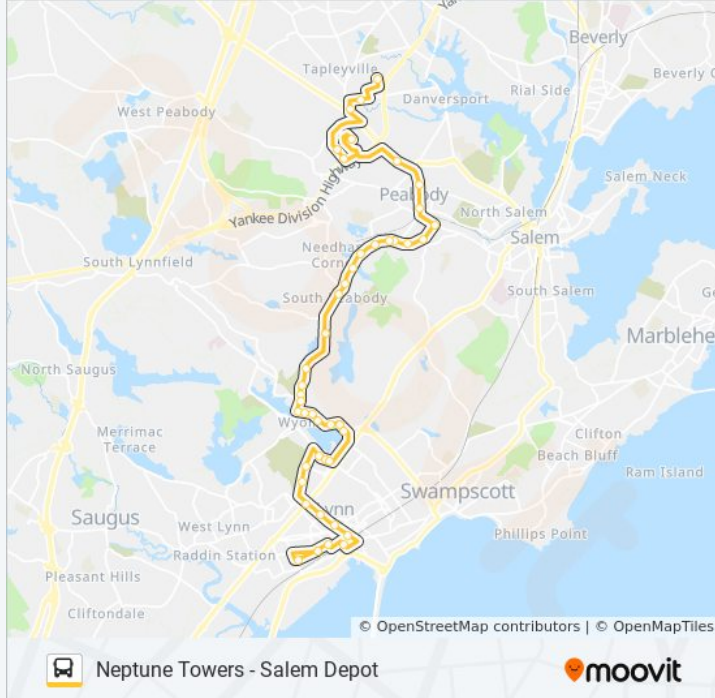

Euclid Ave @ Broadway

Euclid Ave @ Clairmont St

Euclid Ave @ Magnolia Ave

Euclid Ave @ Peary Ave

Euclid Ave @ Verona St

Euclid Ave Opp Clayton St

Euclid Ave Opp Chase Rd

Maple St @ Euclid Ave

Chestnut St @ Maple St

Chestnut St Opp Rand St

Chestnut St Opp Allerton St

Boston St Opp Ford St

Boston St Opp Stetson St

Washington St @ Western Ave

Washington St @ Hanover St

Washington St @ Essex St

Washington St @ Munroe St

Market St @ Commuter Rail

Neptune Blvd @ Blossom St

Neptune Blvd @ Commercial St

Neptune Blvd @ Blossom St

Direction: Salem Depot

67 stops

[VIEW LINE SCHEDULE](#)

Washington St @ Aborn St

435 bus Info

Direction: Salem Depot

Stops: 67

Trip Duration: 67 min

Line Summary:

Washington St @ Main St

Central St @ Bus Shelter