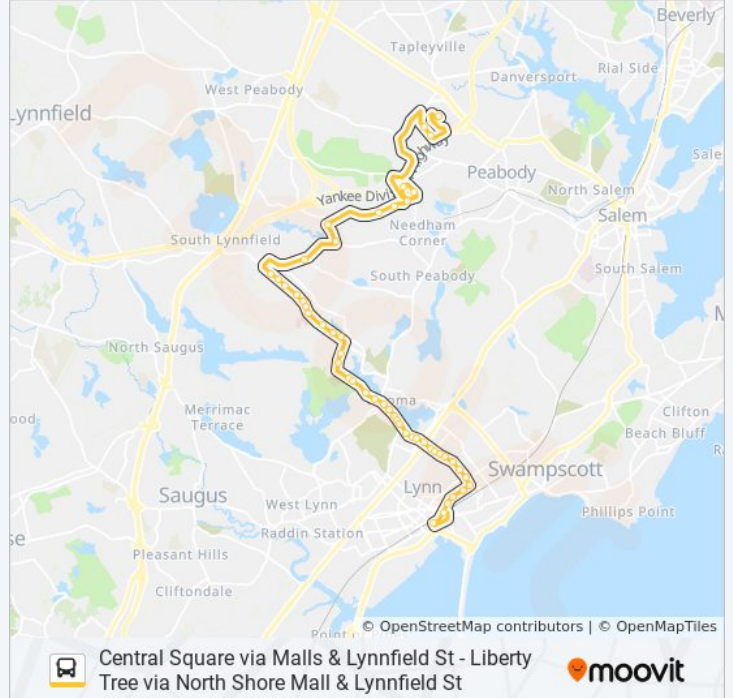

Stops: 41

Trip Duration: 37 min

Line Summary:

Union St @ Lincoln St

Union St @ Union Ct

Union St @ Joyce St

Buffum St @ Union St

Oxford St @ Washington St

436 bus Info

Direction: North Shore Mall Via Lynnfield St

Stops: 49

Trip Duration: 38 min

Line Summary:

Broadway @ Magnolia Ave
 Broadway Opp Richardson Rd
 Lynnfield St Opp Floyd Ave
 Lynnfield St Opp Averill St
 153 Lynnfield St
 Lynnfield St @ St Mary Cemetery
 Lynnfield St @ Kernwood Dr
 Lynnfield St Opp Trevett Ave
 Lynnfield St @ Wooddale Rd
 Lynnfield St Opp Lebel Rd
 Lynnfield St @ Harris Rd
 Lynnfield St Opp Union Hospital
 Lynnfield St Opp Stocker Ave
 Lynnfield St Opp Gallo Rd
 Lynnfield St @ Tuscan Rd
 715 Lynnfield St
 Lynnfield St @ Cobb Ln
 Lynnfield St Opp Lookout Terr
 Lynnfield St @ Bartholomew St
 First Ave @ Lynnfield St
 Centennial Dr @ First Ave
 Centennial Dr @ Corporation Way
 Centennial Dr Opp Marriott Dr
 Centennial Dr Opp Rt128 Ramp
 10 Centennial Drive - Boston Children's @ Peabody
 10 Centennial Drive - West
 Essex Ctr Dr @ Essex Green Dr
 Lahey Clinic Before Crosswalk
 Northshore Mall @ Entrance F