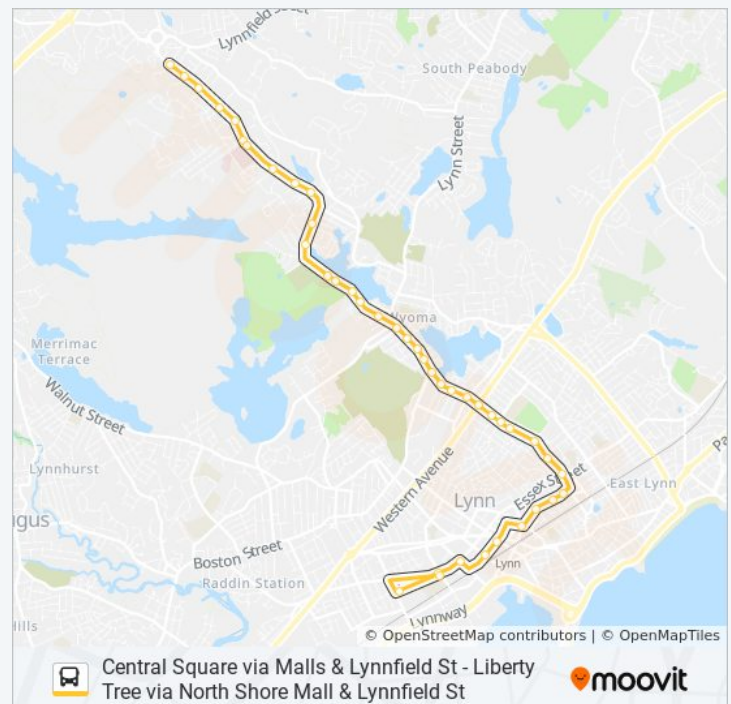

10 Centennial Drive - West

Opp 11 Centennial Dr

Centennial Dr Opp Corporation Way

2 Centennial Dr

First Ave Opp Centennial Dr

First Ave @ Lynnfield St

436 bus Time Schedule

Central Square Via Lynnfield St Route Timetable:

Northshore Mall @ Entrance F

Opp 10 Sylvan St

Commonwealth Ave @ Endicott St

Liberty Tree Mall @ Best Buy

Direction: Neptune Towers Via Central Square

41 stops

436 bus Time Schedule

Lynnfield St @ Lookout Terr
 Lynnfield St @ Bradford Rd
 724 Lynnfield St
 Lynnfield St @ Regina Rd
 Lynnfield St @ Gallo Rd
 Lynnfield St @ Dartmouth St
 Lynnfield St @ Union Hospital
 Lynnfield St Opp Harris Rd
 Lynnfield St @ Lebel Rd
 Lynnfield St @ Allston St
 Lynnfield St @ Trevett Ave
 Lynnfield St @ Vermont Ave
 Lynnfield St @ St Mary Cemetery
 155 Lynnfield St
 126 Lynnfield St
 Lynnfield St @ Averill St
 Lynnfield St @ Floyd Ave
 Broadway @ Richardson Rd
 Broadway @ Springvale Ave
 Broadway @ Hudson St
 Broadway Opp Virginia Terr
 Chestnut St @ Boston St
 Chestnut St @ Allerton St
 Chestnut St Opp Pond St
 Chestnut St @ Maple Street
 Chestnut St @ Western Ave
 Chestnut St @ Grant St
 Chestnut St @ Allen Ave
 390 Chestnut St
 Chestnut St @ Adams St
 Chestnut St @ Chestnut Ave
 Chestnut St @ Essex St

Neptune Towers Via Central Square Route Timetable:

Sunday	Not Operational
Monday	6:40 AM
Tuesday	6:40 AM
Wednesday	6:40 AM
Thursday	6:40 AM
Friday	6:40 AM
Saturday	Not Operational

436 bus Info

Direction: Neptune Towers Via Central Square

Stops: 41

Trip Duration: 37 min

Line Summary:

Union St @ Lincoln St

Union St @ Union Ct

Union St @ Joyce St

Buffum St @ Union St

Oxford St @ Washington St