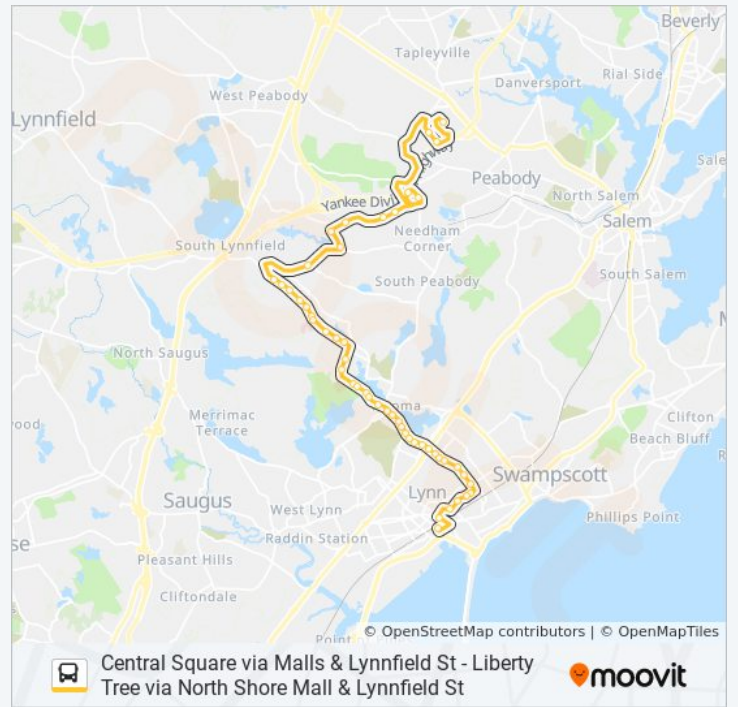

Lynnfield St @ St Mary Cemetery

155 Lynnfield St

126 Lynnfield St

Lynnfield St @ Averill St

Lynnfield St @ Floyd Ave

Broadway @ Richardson Rd

Broadway @ Springvale Ave

Broadway @ Hudson St

Broadway Opp Virginia Terr

Chestnut St @ Boston St

Chestnut St @ Allerton St

Chestnut St Opp Pond St

Chestnut St @ Maple Street

Chestnut St @ Western Ave

Chestnut St @ Grant St

Chestnut St @ Allen Ave

390 Chestnut St

Chestnut St @ Adams St

Chestnut St @ Chestnut Ave

Chestnut St @ Essex St

Union St @ Lincoln St

Union St @ Union Ct

Union St @ Joyce St

Buffum St @ Union St

Washington St @ Munroe St

Market Street @ Lynn Commuter Rail

Direction: Central Square Via Malls & Lynnfield St

52 stops

[VIEW LINE SCHEDULE](#)

Liberty Tree Mall @ Best Buy

Endicott St @ Commonwealth Ave

10 Sylvan St