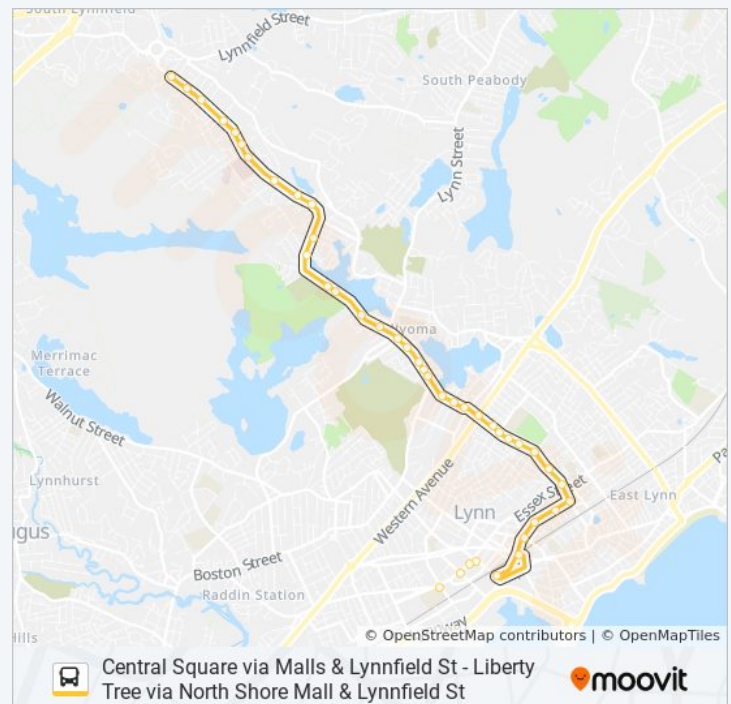

436 bus Info

Direction: Goodwins Circle

Stops: 38

Trip Duration: 19 min

Line Summary:

Lynnfield St Opp Stocker Ave

Lynnfield St Opp Gallo Rd

Lynnfield St @ Tuscan Rd

715 Lynnfield St

Lynnfield St @ Cobb Ln

Lynnfield St Opp Lookout Terr

Direction: Liberty Tree Via North Shore Mall & Lynnfield St

52 stops

[VIEW LINE SCHEDULE](#)

Market Street @ Lynn Commuter Rail

Union St @ Exchange St