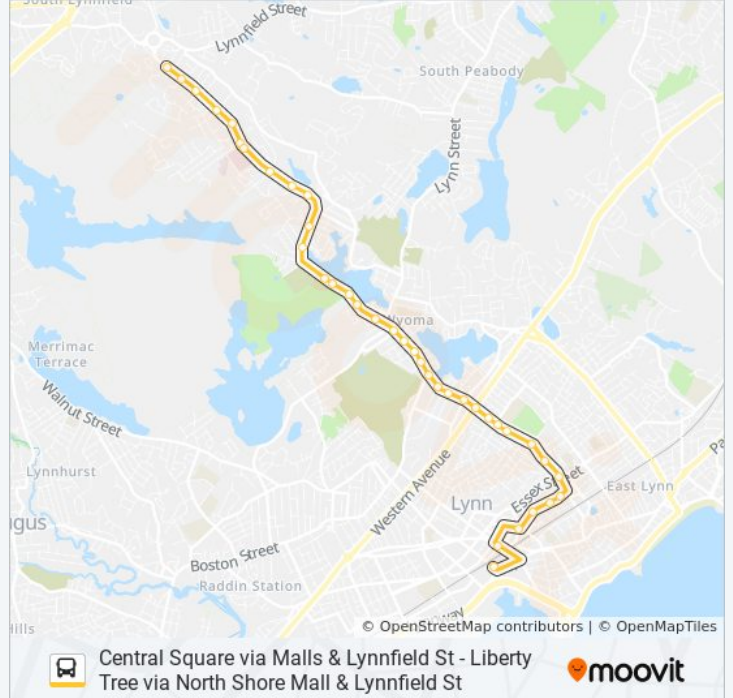

Use the Moovit App to find the closest 436 bus station near you and find out when is the next 436 bus arriving.

Direction: Central Square

38 stops

[VIEW LINE SCHEDULE](#)

- Lynnfield St @ Lookout Terr
- Lynnfield St @ Bradford Rd
- 724 Lynnfield St
- Lynnfield St @ Regina Rd
- Lynnfield St @ Gallo Rd
- Lynnfield St @ Dartmouth St
- Lynnfield St @ Union Hospital
- Lynnfield St Opp Harris Rd
- Lynnfield St @ Lebel Rd
- Lynnfield St @ Allston St
- Lynnfield St @ Trevett Ave
- Lynnfield St @ Vermont Ave
- Lynnfield St @ St Mary Cemetery
- 155 Lynnfield St
- 126 Lynnfield St
- Lynnfield St @ Averill St
- Lynnfield St @ Floyd Ave
- Broadway @ Richardson Rd
- Broadway @ Springvale Ave

436 bus Info

Direction: Central Square

Stops: 38

Trip Duration: 19 min

Line Summary:

Broadway @ Hudson St

Broadway Opp Virginia Terr

Chestnut St @ Boston St

Chestnut St @ Chestnut Ave

Chestnut St @ Essex St

Union St @ Lincoln St

Union St @ Union Ct

Union St @ Joyce St

Buffum St @ Union St

Washington St @ Munroe St

Market Street @ Lynn Commuter Rail

Direction: Central Square Via Lynnfield St

49 stops

[VIEW LINE SCHEDULE](#)

Northshore Mall @ Entrance F

Lahey Clinic Before Crosswalk

Essex Ctr Dr Opp Essex Green Dr

10 Centennial Drive - Boston Children's @ Peabody