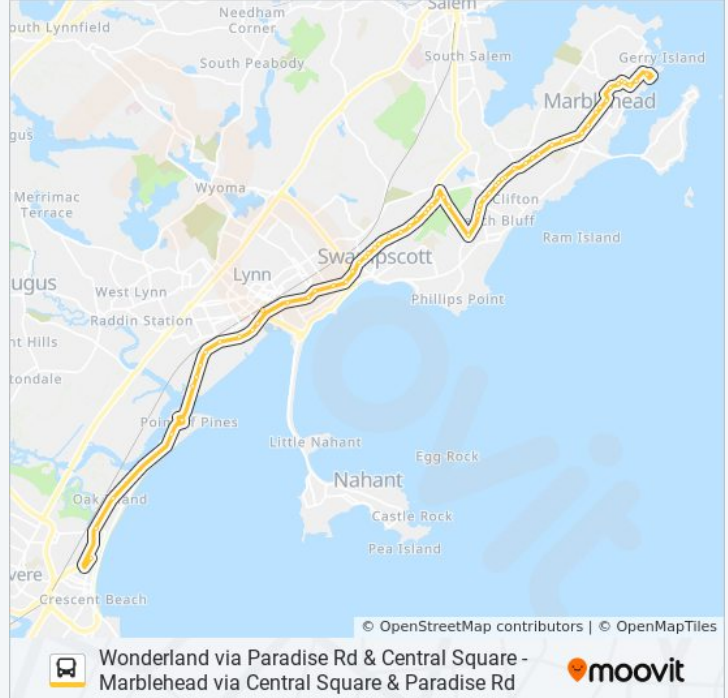

441 bus Info

Direction: Wonderland Via Paradise Rd & Central Square

Stops: 65

Trip Duration: 45 min

Line Summary:

Humphrey St @ Birch St
Humphrey St Opp Sevinor Rd
Humphrey St Opp Glendale Rd
Humphrey St @ Charlotte Rd
Humphrey St @ Palmer Rd
Humphrey St @ Clifton Ave
Humphrey St @ Tufts St
Humphrey St @ Ruby Ave
Humphrey St @ West St
Humphrey St @ Winthrop Ave
Humphrey St @ Crossman Ave
Humphrey St @ Stanley Rd
Salem St @ Humphrey St
Salem St @ Tedesco Golf Course
Salem St @ Sunbeam Ln
1000 Paradise Rd
500 Paradise Rd
Paradise Rd @ Swampscott Mall
Opp 383 Paradise Rd
Opp 331 Paradise Rd
Paradise Rd @ Longwood Dr
306 Paradise Rd Opp Walker Rd
Paradise Rd @ Franklin Ave
Paradise Rd @ Norfolk Ave
Paradise Rd @ Ellis Rd
Paradise Rd Opp Andrew Rd
Paradise Rd @ Berkshire St
Paradise Rd @ Burrill St
New Ocean St Opp Rock Ave
Ocean St @ Michigan Ave
Lewis St @ Phillips Ave
Lewis St @ Lafayette Park
Lewis St @ Chestnut St

777 Lynnway

Lynnway @ General Edwards Bridge

Point Of Pines

N Shore Rd @ Tobin Ave

N Shore Rd @ Oak Island St

N Shore Rd @ Freeman St

Wonderland

Direction: Wonderland Via Paradise Rd & Central Square (Omits Point Of Pines)