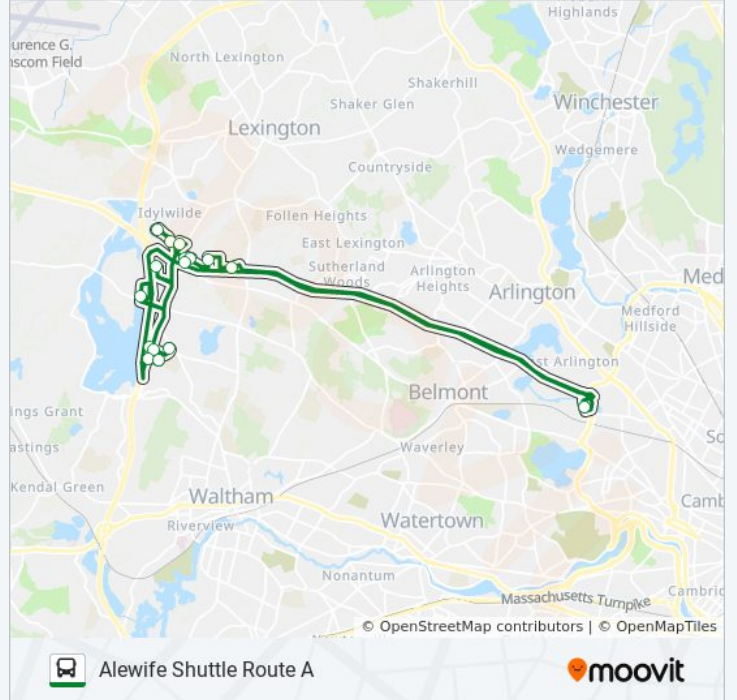

### Direction: 191 Spring St

11 stops

[VIEW LINE SCHEDULE](#)

- 191 Spring St
- 500 Shire Way
- 300 Shire Way
- 125 Spring Street
- 95 Hayden Ave
- 100 Hayden Ave
- 92 Hayden Ave
- 55/65 Hayden Ave
- 33 Hayden Ave
- Alewife Station
- 191 Spring St

- 235 Wyman St
- 275 Wyman St
- 225 Wyman St
- 590 Lincoln St
- 404 Wyman St
- 1601 Trapelo Rd
- Alewife Station
- 235 Wyman St

**ALEWIFE SHUTTLE ROUTE A bus Time Schedule**

235 Wyman St Route Timetable:

**Direction:** 235 Wyman St

**Stops:** 8

**Trip Duration:** 55 min

**Line Summary:**

**Direction: 275 Wyman St**

7 stops

[VIEW LINE SCHEDULE](#)

- Alewife Station
- 33 Hayden Ave
- 55/65 Hayden Ave
- 92 Hayden Ave
- 100 Hayden Ave
- 95 Hayden Ave
- 275 Wyman St

**ALEWIFE SHUTTLE ROUTE A bus Info**

**Direction:** Alewife Station

**Stops:** 17

**Trip Duration:** 65 min

**Line Summary:**

ALEWIFE SHUTTLE ROUTE A bus time schedules and route maps are available in an offline PDF at [moovitapp.com](https://moovitapp.com). Use the [Moovit App](#) to see live bus times, train schedule or subway schedule, and step-by-step directions for all public transit in Boston.