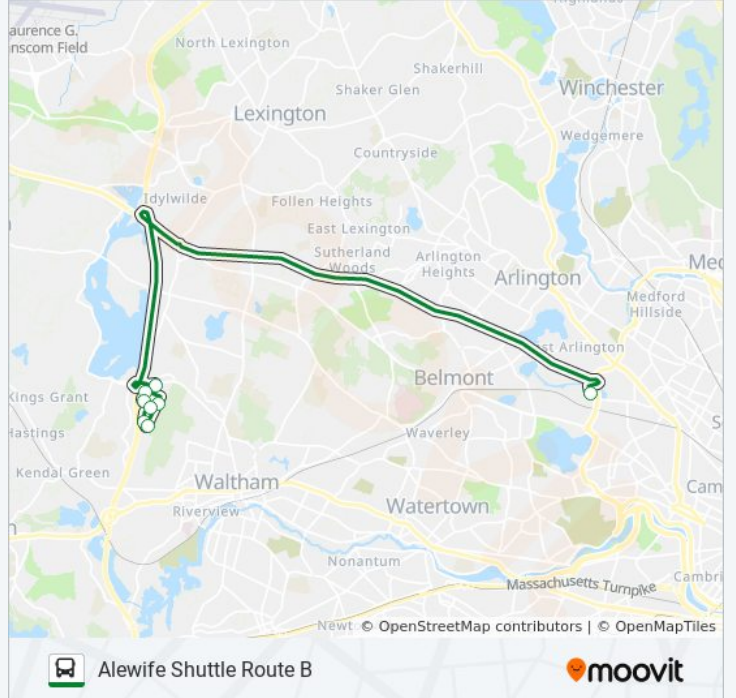

Use the Moovit App to find the closest ALEWIFE SHUTTLE ROUTE B bus station near you and find out when is the next ALEWIFE SHUTTLE ROUTE B bus arriving.

### Direction: 10 City Point (500 Totten Pond Road)

8 stops

[VIEW LINE SCHEDULE](#)

- Alewife Station
- 75 Third Ave
- 78 Fourth Ave
- 77 City Point (77 Fourth Ave)
- 230 City Point (230 Third Ave)
- 400 Fifth Ave
- 100 Fifth Ave
- 10 City Point (500 Totten Pond Road)

### ALEWIFE SHUTTLE ROUTE B bus Time Schedule

10 City Point (500 Totten Pond Road) Route  
 Timetable:

Sunday	Not Operational
Monday	6:45 AM - 9:45 AM
Tuesday	6:45 AM - 9:45 AM
Wednesday	6:45 AM - 9:45 AM
Thursday	6:45 AM - 9:45 AM
Friday	6:45 AM - 9:45 AM
Saturday	Not Operational

### ALEWIFE SHUTTLE ROUTE B bus Info

**Direction:** 10 City Point (500 Totten Pond Road)

**Stops:** 8

**Trip Duration:** 26 min

**Line Summary:**

**Direction: 75 Third Ave**

9 stops

[VIEW LINE SCHEDULE](#)