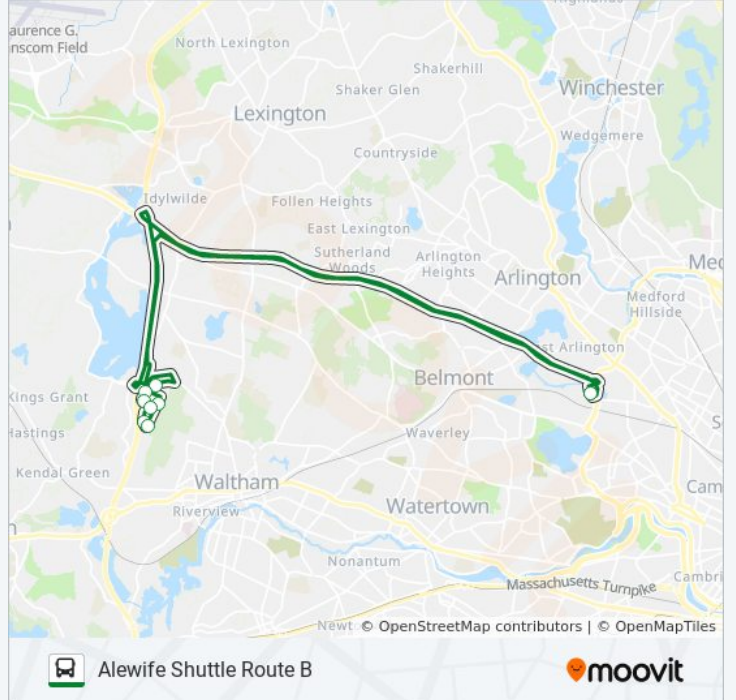

### Direction: 10 City Point (500 Totten Pond Road)

8 stops

[VIEW LINE SCHEDULE](#)

- Alewife Station
- 75 Third Ave
- 78 Fourth Ave
- 77 City Point (77 Fourth Ave)
- 230 City Point (230 Third Ave)
- 400 Fifth Ave
- 100 Fifth Ave
- 10 City Point (500 Totten Pond Road)

### ALEWIFE SHUTTLE ROUTE B bus Info

**Direction:** 10 City Point (500 Totten Pond Road)

**Stops:** 8

**Trip Duration:** 26 min

**Line Summary:**

**Direction: 75 Third Ave**

9 stops

[VIEW LINE SCHEDULE](#)

Alewife Station

75 Third Ave

78 Fourth Ave

77 City Point (77 Fourth Ave)

230 City Point (230 Third Ave)

400 Fifth Ave

100 Fifth Ave

10 City Point (500 Totten Pond Road)

**ALEWIFE SHUTTLE ROUTE B bus Info**

**Direction:** Alewife Station

**Stops:** 9

**Trip Duration:** 60 min

**Line Summary:**

ALEWIFE SHUTTLE ROUTE B bus time schedules and route maps are available in an offline PDF at [moovitapp.com](https://moovitapp.com). Use the [Moovit App](#) to see live bus times, train schedule or subway schedule, and step-by-step directions for all public transit in Boston.