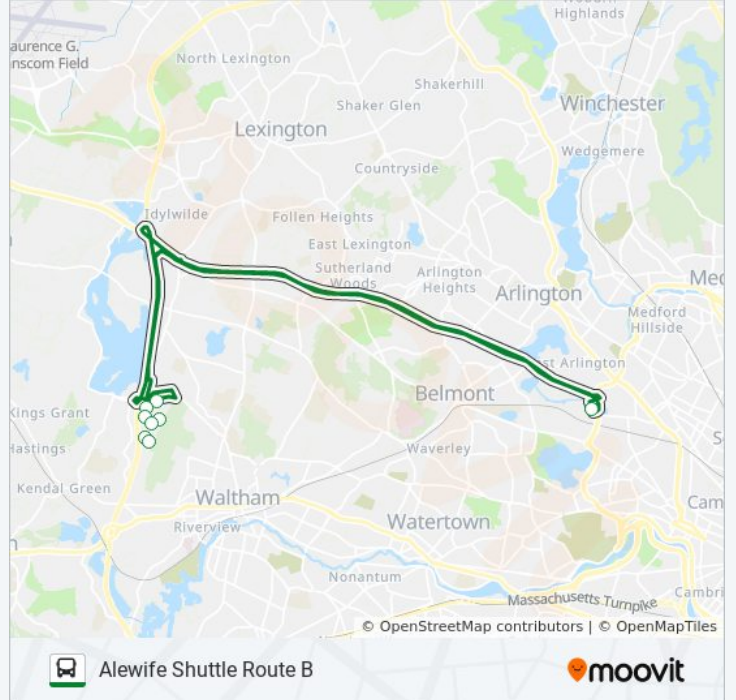

### Direction: 10 City Point (500 Totten Pond Road)

8 stops

[VIEW LINE SCHEDULE](#)

- Alewife Station
- 75 Third Ave
- 78 Fourth Ave
- 77 City Point (77 Fourth Ave)
- 230 City Point (230 Third Ave)
- 400 Fifth Ave
- 100 Fifth Ave
- 10 City Point (500 Totten Pond Road)

### ALEWIFE SHUTTLE ROUTE B bus Info

**Direction:** 10 City Point (500 Totten Pond Road)

**Stops:** 8

**Trip Duration:** 26 min

**Line Summary:**

**Direction: 75 Third Ave**

9 stops

[VIEW LINE SCHEDULE](#)

75 Third Ave

100 Fifth Ave

400 Fifth Ave

230 City Point (230 Third Ave)

77 City Point (77 Fourth Ave)

78 Fourth Ave

10 City Point (500 Totten Pond Road)

Alewife Station

**ALEWIFE SHUTTLE ROUTE B bus Info**

**Direction:** Alewife Station

**Stops:** 8

**Trip Duration:** 25 min

**Line Summary:**

**Direction: Alewife Station**

9 stops

[VIEW LINE SCHEDULE](#)