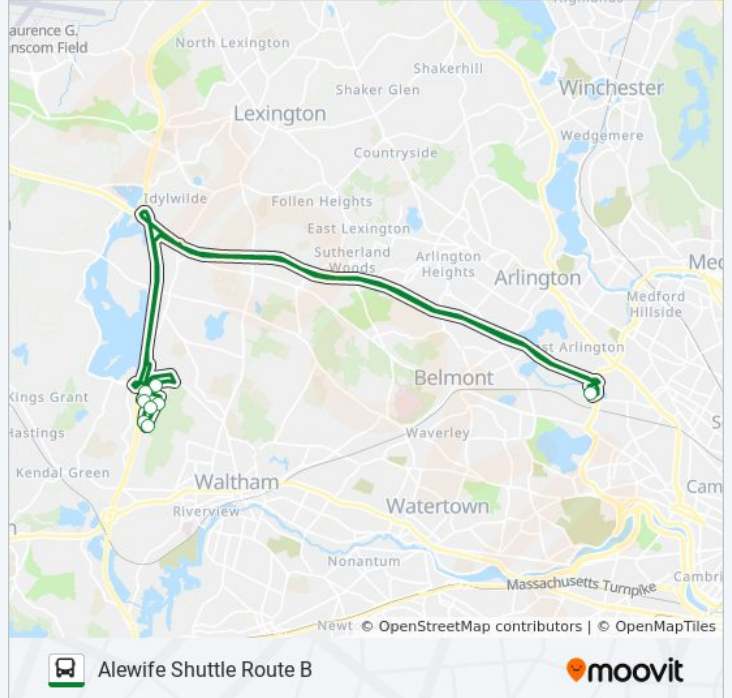

### Direction: 10 City Point (500 Totten Pond Road)

8 stops

[VIEW LINE SCHEDULE](#)

- Alewife Station
- 75 Third Ave
- 78 Fourth Ave
- 77 City Point (77 Fourth Ave)
- 230 City Point (230 Third Ave)
- 400 Fifth Ave
- 100 Fifth Ave
- 10 City Point (500 Totten Pond Road)

### ALEWIFE SHUTTLE ROUTE B bus Info

**Direction:** 10 City Point (500 Totten Pond Road)

**Stops:** 8

**Trip Duration:** 26 min

**Line Summary:**

**Direction: 75 Third Ave**

9 stops

[VIEW LINE SCHEDULE](#)

- 75 Third Ave
- 100 Fifth Ave
- 400 Fifth Ave
- 230 City Point (230 Third Ave)
- 77 City Point (77 Fourth Ave)
- 78 Fourth Ave
- 10 City Point (500 Totten Pond Road)
- Alewife Station
- 75 Third Ave

**ALEWIFE SHUTTLE ROUTE B bus Time Schedule**

**ALEWIFE SHUTTLE ROUTE B bus Info**

**Direction:** 75 Third Ave

**Stops:** 9

**Trip Duration:** 65 min

**Line Summary:**

**Direction: Alewife Station**

8 stops

[VIEW LINE SCHEDULE](#)