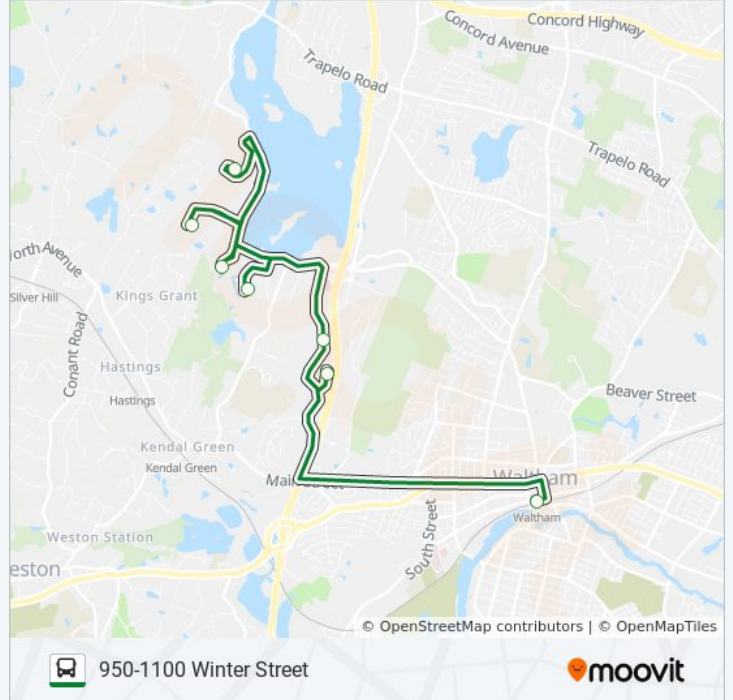

Use the Moovit App to find the closest WALTHAM SHUTTLE ROUTE B bus station near you and find out when is the next WALTHAM SHUTTLE ROUTE B bus arriving.

Direction: 950-1100 Winter Street

8 stops

[VIEW LINE SCHEDULE](#)

- Carter St @ Waltham Comm Rail Sta
- 60 Hickory Drive
- 153 Second Ave
- 40 Sylvan Rd
- 35 Gatehouse Dr
- 850/852 Winter St
- 950-1100 Winter Street

WALTHAM SHUTTLE ROUTE B bus Time Schedule

950-1100 Winter Street Route Timetable:

Sunday	Not Operational
Monday	9:15 AM
Tuesday	9:15 AM
Wednesday	9:15 AM
Thursday	9:15 AM
Friday	9:15 AM
Saturday	Not Operational

WALTHAM SHUTTLE ROUTE B bus Info

Direction: 950-1100 Winter Street

Stops: 7

Trip Duration: 27 min

Line Summary:

Direction: Waltham Center Station

8 stops

[VIEW LINE SCHEDULE](#)

Carter St @ Waltham Comm Rail Sta

60 Hickory Drive

153 Second Ave