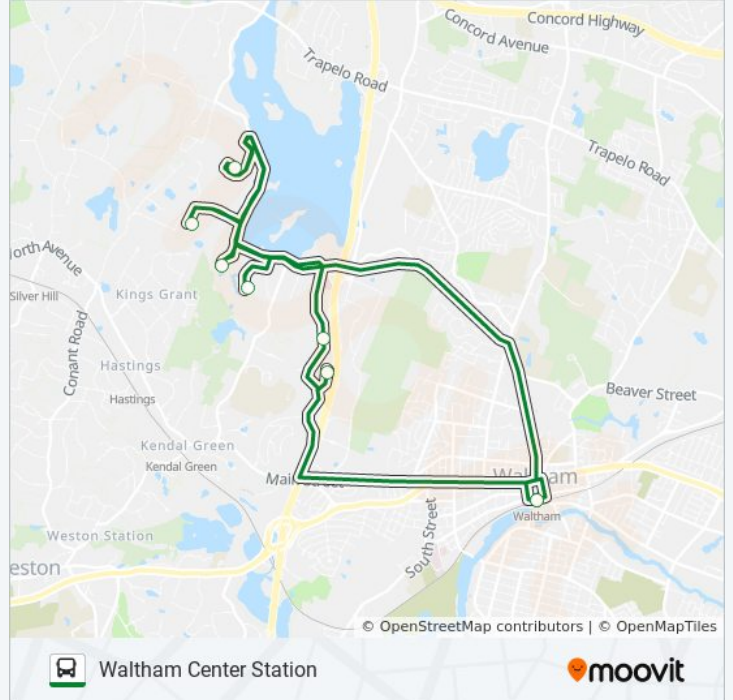

Use the Moovit App to find the closest WALTHAM SHUTTLE ROUTE B bus station near you and find out when is the next WALTHAM SHUTTLE ROUTE B bus arriving.

Direction: 950-1100 Winter Street

8 stops

[VIEW LINE SCHEDULE](#)

Trip Duration: 27 min

Line Summary:

Direction: Waltham Center Station

8 stops

[VIEW LINE SCHEDULE](#)

Carter St @ Waltham Comm Rail Sta

60 Hickory Drive

153 Second Ave

40 Sylvan Rd

35 Gatehouse Dr

850/852 Winter St

950-1100 Winter Street

Carter St @ Waltham Comm Rail Sta

WALTHAM SHUTTLE ROUTE B bus Time Schedule

Waltham Center Station Route Timetable:

Sunday	Not Operational
Monday	7:15 AM - 8:15 AM
Tuesday	7:15 AM - 8:15 AM
Wednesday	7:15 AM - 8:15 AM
Thursday	7:15 AM - 8:15 AM
Friday	7:15 AM - 8:15 AM
Saturday	Not Operational

WALTHAM SHUTTLE ROUTE B bus Info

Direction: Waltham Center Station

Stops: 8

Trip Duration: 60 min

Line Summary:

Direction: Waltham Center Station

7 stops

[VIEW LINE SCHEDULE](#)