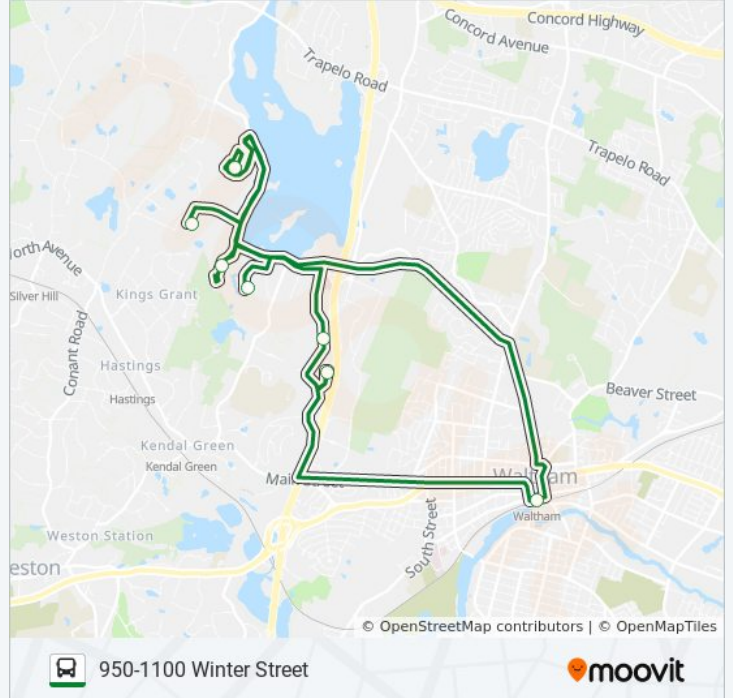

Use the Moovit App to find the closest WALTHAM SHUTTLE ROUTE B bus station near you and find out when is the next WALTHAM SHUTTLE ROUTE B bus arriving.

Direction: 950-1100 Winter Street

8 stops

[VIEW LINE SCHEDULE](#)

950-1100 Winter Street

850/852 Winter St

35 Gatehouse Dr

40 Sylvan Rd

153 Second Ave

60 Hickory Drive

Carter St @ Waltham Comm Rail Sta

950-1100 Winter Street

WALTHAM SHUTTLE ROUTE B bus Info

Direction: 950-1100 Winter Street

Stops: 8

Trip Duration: 110 min

Line Summary:

Direction: 950-1100 Winter Street

7 stops

[VIEW LINE SCHEDULE](#)

Trip Duration: 27 min

Line Summary:

Direction: Waltham Center Station

8 stops

[VIEW LINE SCHEDULE](#)

Carter St @ Waltham Comm Rail Sta

60 Hickory Drive

153 Second Ave