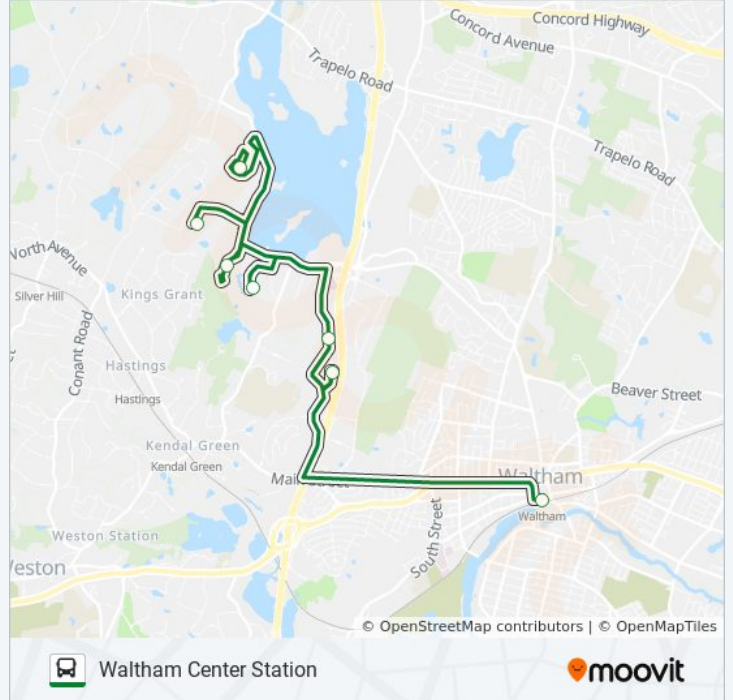

WALTHAM SHUTTLE ROUTE B bus time schedules and route maps are available in an offline PDF at moovitapp.com. Use the [Moovit App](#) to see live bus times, train schedule or subway schedule, and step-by-step directions for all public transit in Boston.

[About Moovit](#) • [MaaS Solutions](#) • [Supported Countries](#) • [Mooviter Community](#)

© 2024 Moovit - All Rights Reserved

Check Live Arrival Times