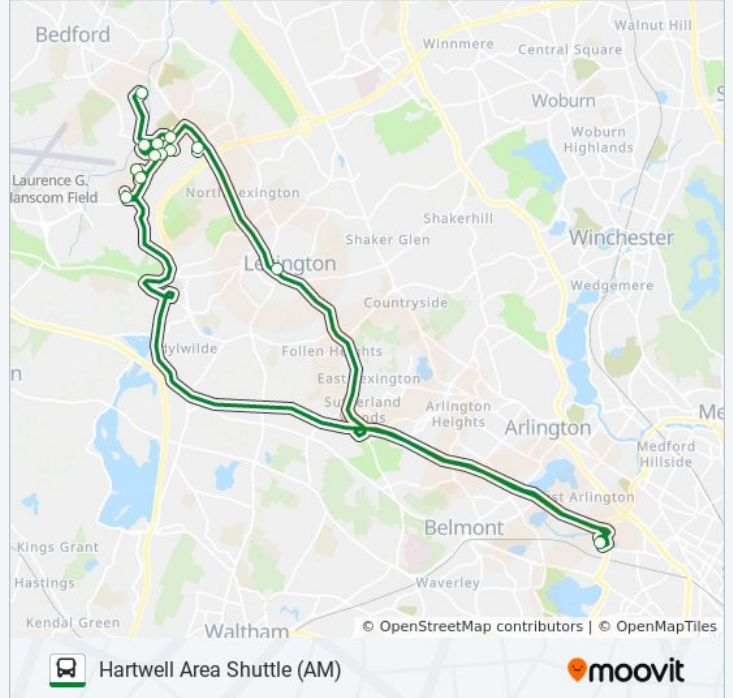

### Direction: 13 Depot Square

14 stops

[VIEW LINE SCHEDULE](#)

- 13 Depot Square
- Alewife Station
- 131 Hartwell Avenue
- 101 Hartwell Ave
- 91 Hartwell Ave
- 81 Hartwell Avenue
- 44 Hartwell
- 29/35 Hartwell
- 70 Westview St
- Preston Court
- 10 Maguire Rd
- 4 Maguire Rd
- 420/430 Bedford St
- 13 Depot Square

### HARTWELL AREA SHUTTLE (AM) bus Time Schedule

13 Depot Square Route Timetable:

Sunday	Not Operational
Monday	6:30 AM - 7:15 AM
Tuesday	6:30 AM - 7:15 AM
Wednesday	6:30 AM - 7:15 AM
Thursday	6:30 AM - 7:15 AM
Friday	6:30 AM - 7:15 AM
Saturday	Not Operational

### HARTWELL AREA SHUTTLE (AM) bus Info

**Direction:** 13 Depot Square

**Stops:** 14

**Trip Duration:** 45 min

**Line Summary:**

**Direction: 420/430 Bedford St**

13 stops

[VIEW LINE SCHEDULE](#)

- 13 Depot Square
- Alewife Station
- 131 Hartwell Avenue
- 101 Hartwell Ave
- 91 Hartwell Ave
- 81 Hartwell Avenue
- 44 Hartwell
- 29/35 Hartwell
- 70 Westview St
- Preston Court
- 10 Maguire Rd
- 4 Maguire Rd
- 420/430 Bedford St