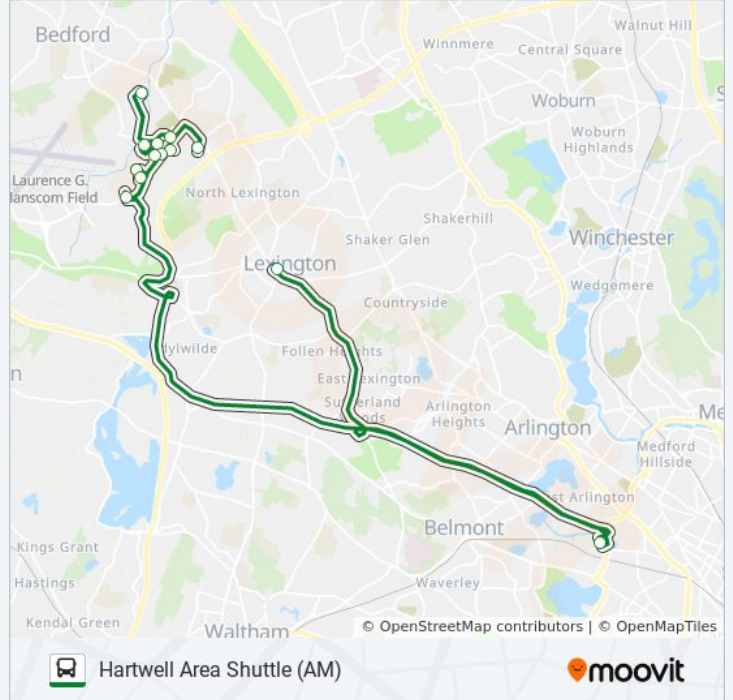

### HARTWELL AREA SHUTTLE (AM) bus Info

**Direction:** 13 Depot Square

**Stops:** 14

**Trip Duration:** 45 min

**Line Summary:**

**Direction: 420/430 Bedford St**

13 stops

[VIEW LINE SCHEDULE](#)

- 13 Depot Square
- Alewife Station
- 131 Hartwell Avenue
- 101 Hartwell Ave
- 91 Hartwell Ave
- 81 Hartwell Avenue
- 44 Hartwell
- 29/35 Hartwell
- 70 Westview St
- Preston Court
- 10 Maguire Rd
- 4 Maguire Rd
- 420/430 Bedford St

**HARTWELL AREA SHUTTLE (AM) bus Time Schedule**

420/430 Bedford St Route Timetable:

Sunday	Not Operational
Monday	8:30 AM
Tuesday	8:30 AM
Wednesday	8:30 AM
Thursday	8:30 AM
Friday	8:30 AM
Saturday	Not Operational

**HARTWELL AREA SHUTTLE (AM) bus Info**

**Direction:** 420/430 Bedford St

**Stops:** 13

**Trip Duration:** 70 min

**Line Summary:**

HARTWELL AREA SHUTTLE (AM) bus time schedules and route maps are available in an offline PDF at [moovitapp.com](https://moovitapp.com). Use the [Moovit App](#) to see live bus times, train schedule or subway schedule, and step-by-step directions for all public transit in Boston.