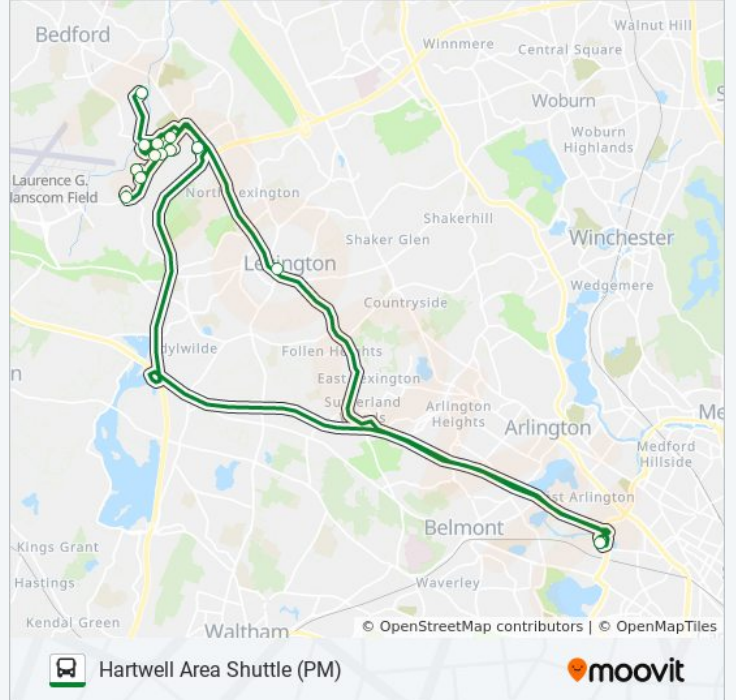

Use the Moovit App to find the closest HARTWELL AREA SHUTTLE (PM) bus station near you and find out when is the next HARTWELL AREA SHUTTLE (PM) bus arriving.

### Direction: Alewife Station

14 stops

[VIEW LINE SCHEDULE](#)

- Alewife Station
- 13 Depot Square
- Preston Court
- 29/35 Hartwell
- 70 Westview St
- 10 Maguire Rd
- 4 Maguire Rd
- 81 Hartwell Avenue
- 91 Hartwell Ave
- 101 Hartwell Ave
- 131 Hartwell Avenue
- 44 Hartwell
- 420/430 Bedford St
- Alewife Station

### HARTWELL AREA SHUTTLE (PM) bus Time Schedule

Alewife Station Route Timetable:

Sunday	Not Operational
Monday	4:10 PM - 6:27 PM
Tuesday	4:10 PM - 6:27 PM
Wednesday	4:10 PM - 6:27 PM
Thursday	4:10 PM - 6:27 PM
Friday	4:10 PM - 6:27 PM
Saturday	Not Operational

### HARTWELL AREA SHUTTLE (PM) bus Info

**Direction:** Alewife Station

**Stops:** 14

**Trip Duration:** 63 min

**Line Summary:**

HARTWELL AREA SHUTTLE (PM) bus time schedules and route maps are available in an offline PDF at [moovitapp.com](https://moovitapp.com). Use the [Moovit App](#) to see live bus times, train schedule or subway schedule, and step-by-step directions for all public transit in Boston.