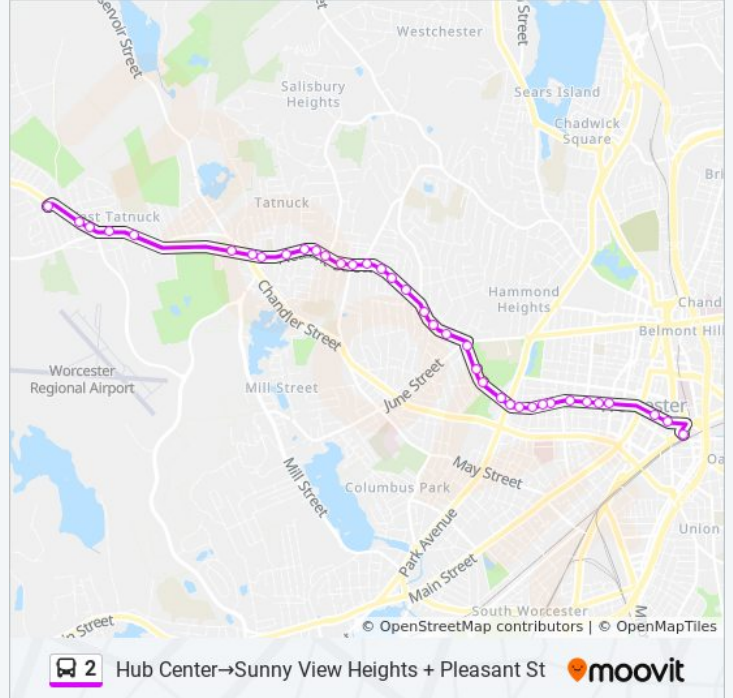

2 bus Info
Direction: Hub Center→Mower St + 31 Mower St
Stops: 30
Trip Duration: 21 min
Line Summary:

[2 bus Line Map](#)

Chandler St + Perrot St

Chandler St + Hadwen Rd

Chandler St + May

Chandler St + Worcester State University

Pleasant St + Copley Rd 2

Pleasant St + Coolidge Rd

Pleasant St + Greenleaf Ter

2 bus Time Schedule

Hub Center→Sunny View Heights + Pleasant St
Route Timetable:

Sunday	Not Operational
Monday	6:45 AM - 8:35 PM
Tuesday	6:45 AM - 8:35 PM
Wednesday	6:45 AM - 8:35 PM
Thursday	6:45 AM - 8:35 PM
Friday	6:45 AM - 8:35 PM
Saturday	10:00 AM - 12:30 PM

2 bus Info

Direction: Hub Center→Sunny View Heights + Pleasant St

Stops: 37

Trip Duration: 21 min

Line Summary:

- Pleasant St + Elmwood St
- Pleasant St + Intervale Rd
- Pleasant St + Lenox St
- Pleasant St + Kenilworth Rd
- Pleasant St + Flagg St
- Pleasant St + Guild Rd
- Pleasant St + Moore Ave
- Pleasant St + Moreland St
- Pleasant St + Brantwood Rd
- Pleasant St + Wrentham Rd
- Pleasant St + Chesterfield Rd
- Pleasant St + Pomona Rd
- Pleasant St + Mower St
- Pleasant St + South Oleans St
- Mower St + Pleasant St 2
- Pleasant St + Baxter St
- Pleasant St + Edwidge St
- Pleasant St + 1341 Pleasant St
- 1351 Pleasant St
- Sunny View Heights + Pleasant St

Direction: Hub Center→Worcester Airport

41 stops

[VIEW LINE SCHEDULE](#)

- Hub Center
- Front Street Outbound
- Front St + Church St
- Pleasant St + Linden St
- Pleasant St + Ashland St
- Pleasant St + West St
- Pleasant St + Fruit St
- Pleasant St + Merrick St
- Pleasant St + Russell St