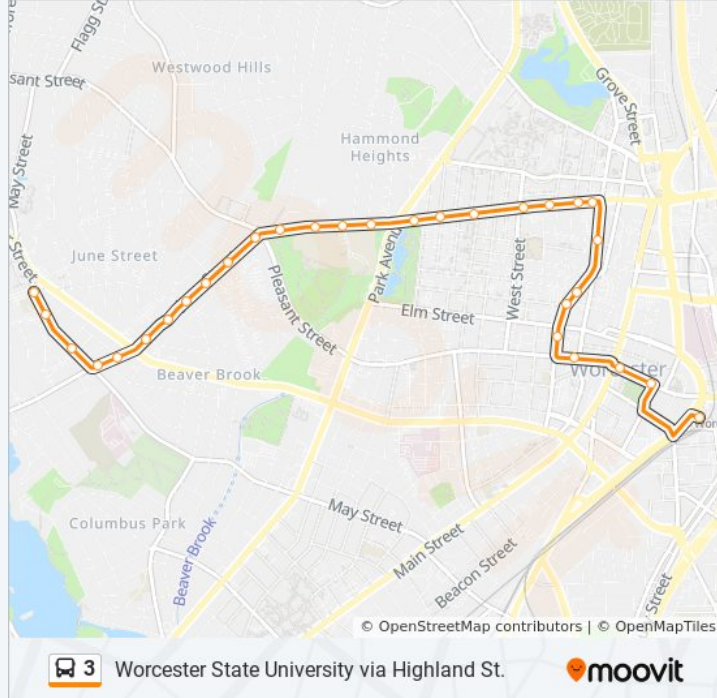

Highland St + West St

Highland St + North Ashland St

Highland St + Goulding St

Highland St + Lancaster St

Lancaster St + Dix St

Linden St + William St

Linden St + Cedar St

Linden St + 11 Linden St

Pleasant St + Chestnut St

Pleasant St + Main St

Front St + City Hall

Front Street Inbound

Hub Center

3 bus time schedules and route maps are available in an offline PDF at moovitapp.com. Use the [Moovit App](#) to see live bus times, train schedule or subway schedule, and step-by-step directions for all public transit in Boston.

[About Moovit](#) · [MaaS Solutions](#) · [Supported Countries](#) · [Mooviter Community](#)

© 2024 Moovit - All Rights Reserved

Check Live Arrival Times