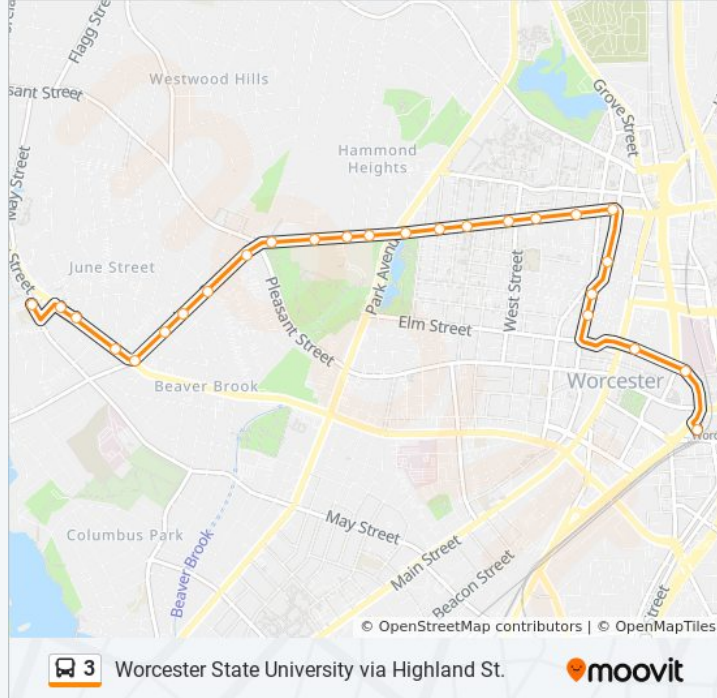

Use the Moovit App to find the closest 3 bus station near you and find out when is the next 3 bus arriving.

Direction: Hub Center→May St + Wsu
 28 stops
[VIEW LINE SCHEDULE](#)

3 bus Time Schedule
 Hub Center→May St + Wsu Route Timetable:

3 bus Info
Direction: Hub Center→May St + Wsu
Stops: 28
Trip Duration: 14 min
Line Summary:

June St + Chandler St

Chandler St + Fiske St

Chandler St at Durant

Chandler St + Perrot St

Chandler St + Hadwen Rd

Chandler St + May

May St + Wsu

Direction: May St + Wsu→Hub Center

31 stops

[VIEW LINE SCHEDULE](#)

May St + Wsu

May St + Zenith Dr

May St + Underwood St

June St + May St

June St + Courtland St

June St + Carlise St

June St + Edgewood St

June St + Brownell St

June St + Berkman St

June St + Commodore Rd

June St + Pleasant St