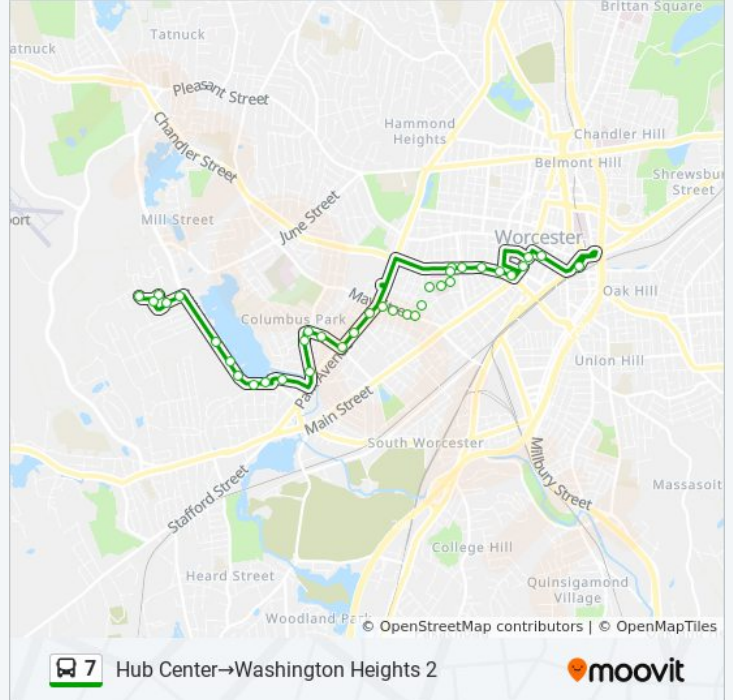

Direction: Hub Center→Washington Heights 2

37 stops

[VIEW LINE SCHEDULE](#)

- Hub Center
- Franklin St + City Hall
- Main St at Chatham
- Main St + Fed Court House
- Chandler St + Main St
- Chandler St + Irving St
- Chandler St + Wellington St
- Chandler St + Piedmont St
- Chandler St + Queen St
- Queen St + Chandler St
- Queen St + Jaques Ave
- Unnamed Road
- King St + Bluff St
- Woodland St + Old Fire Station
- Woodland St + May St
- May St + Hollywood St
- May St + Florence St
- May St + Park Ave
- Park Ave + Oberlin St
- Park Ave + Downing St
- Park Ave + Maywood St
- Maywood St + Beaver Brook Pkwy

7 bus Info

Direction: Hub Center→Washington Heights 2

Stops: 37

Trip Duration: 26 min

Line Summary:

Maywood St + Lovell St

Lovell St + Columbus St

Lovell St + Lakeside Ave

Park Ave at Coes

Coes St + 51 Coes St

Mill St + Ball St

Mill St + Gates Ln

Mill St + Plaza Entrance

Mill St + Pond Bath House

Mill St + Bowling Alley

Williamsburg Dr + Mill St

Williamsburg Dr + 26 28 Williamsburg Dr

Williamsburg Dr + Rental Office

Outlook Dr + 57 Outlook Dr

Washington Heights 2

Direction: Washington Heights 2→Hub Center

41 stops

[VIEW LINE SCHEDULE](#)

Washington Heights 2