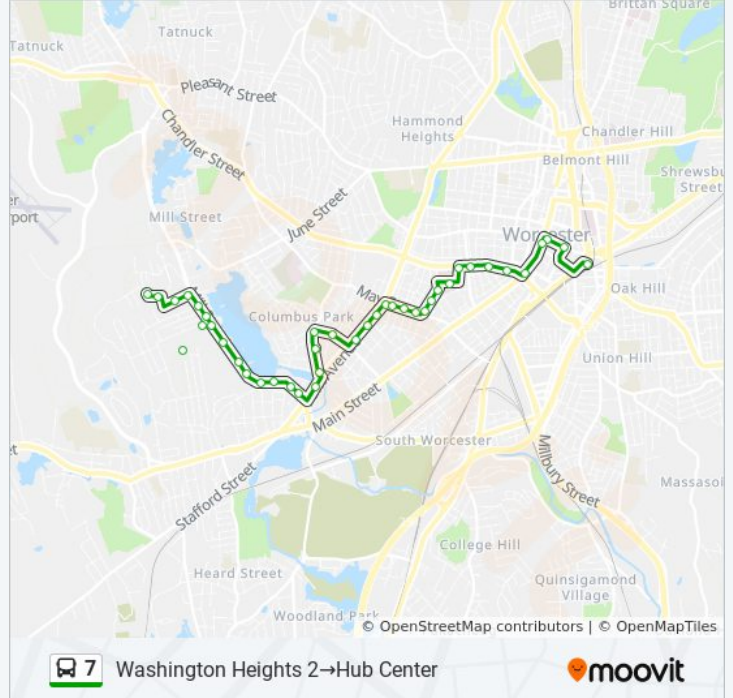

Direction: Hub Center→Washington Heights 2

37 stops

[VIEW LINE SCHEDULE](#)

- Hub Center
- Franklin St + City Hall
- Main St at Chatham
- Main St + Fed Court House
- Chandler St + Main St
- Chandler St + Irving St
- Chandler St + Wellington St
- Chandler St + Piedmont St
- Chandler St + Queen St
- Queen St + Chandler St
- Queen St + Jaques Ave
- Unnamed Road
- King St + Bluff St
- Woodland St + Old Fire Station
- Woodland St + May St
- May St + Hollywood St
- May St + Florence St
- May St + Park Ave
- Park Ave + Oberlin St
- Park Ave + Downing St
- Park Ave + Maywood St
- Maywood St + Beaver Brook Pkwy

7 bus Info

Direction: Hub Center→Washington Heights 2

Stops: 37

Trip Duration: 26 min

Line Summary:

Maywood St + Lovell St

Lovell St + Columbus St

Lovell St + Lakeside Ave

Stops: 41

Trip Duration: 30 min

Line Summary:

Mill St + 103 Mill St

Mill St + South Buffum St

Park Ave + Coes St

Lovell St + Lakeside Ave

Lovell St + Spaulding St

Chandler St + Irving St

Main St + Dmv

Main St + City Hall

Front St + City Hall

Front Street Inbound

Hub Center

7 bus time schedules and route maps are available in an offline PDF at moovitapp.com. Use the [Moovit App](#) to see live bus times, train schedule or subway schedule, and step-by-step directions for all public transit in Boston.