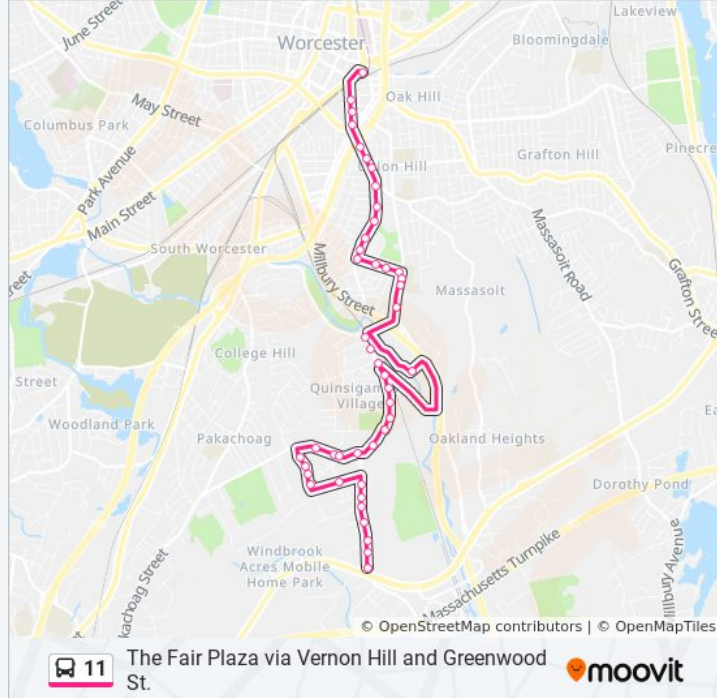

11 bus Info

Direction: Greenwood St + Rt 20→Hub Center

Stops: 46

Trip Duration: 35 min

Line Summary:

Greenwood St + Ekman St

Blackstone River Rd + Whipple St

Blackstone River Rd + Falmouth St

Upsala St + Stockton St

Upsala St + Vernon St

Vernon St + Ames St

Vernon St + Windham St

Vernon St + Syme St

Vernon St at Spurr

Vernon St + Suffield St

Vernon St + Dorchester St

Vernon St + Pattison St

Vernon St + Jefferson St

Green St + Harding St

Green St + Harrison St

Green St + Goddard St

Hub Center

Direction: Hub Center → Greenwood St + Rt 20

47 stops

[VIEW LINE SCHEDULE](#)

Hub Center

Green St + Temple St

Green St + Gold St

Green St + Madison St

11 bus Time Schedule

Hub Center → Greenwood St + Rt 20 Route

Timetable: