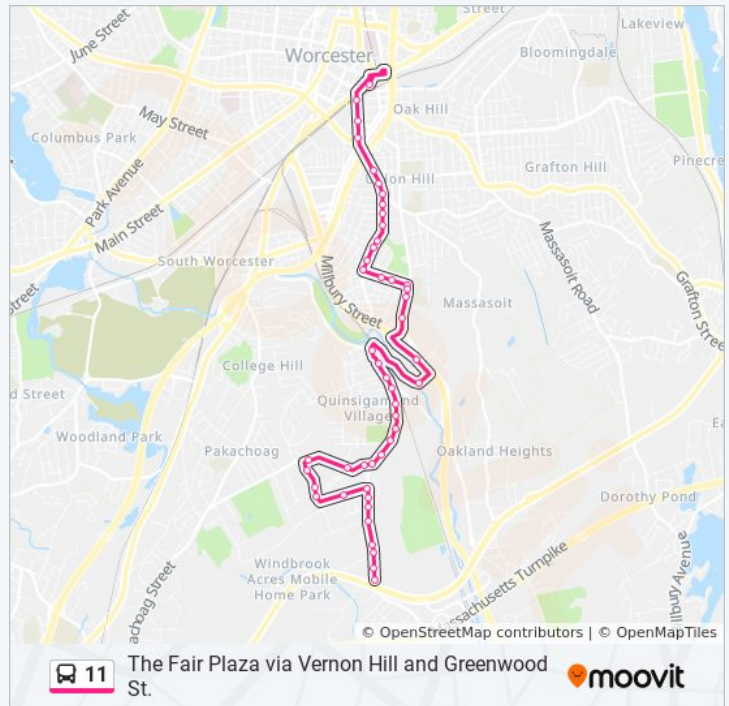

The Fair Plaza via Vernon Hill and Greenwood St.

Get The App

The 11 bus line (The Fair Plaza via Vernon Hill and Greenwood St.) has 2 routes. For regular weekdays, their operation hours are:

(1) Greenwood St + Rt 20→Hub Center: 5:05 AM - 10:40 PM(2) Hub Center→Greenwood St + Rt 20: 5:30 AM - 11:10 PM

11 bus Info

Direction: Greenwood St + Rt 20→Hub Center

Stops: 46

Trip Duration: 35 min

Line Summary:

Greenwood St + Ekman St

Blackstone River Rd + Whipple St

Blackstone River Rd + Falmouth St

Vernon St + Pattison St

Vernon St + Jefferson St

Green St + Harding St

Green St + Harrison St

Green St + Goddard St

Hub Center

Direction: Hub Center → Greenwood St + Rt 20

47 stops

Saturday

Not Operational

11 bus Info

Direction: Hub Center→Greenwood St + Rt 20

Stops: 47

Trip Duration: 31 min

Line Summary:

Upland Garden Dr + 48 Upland Garden Dr