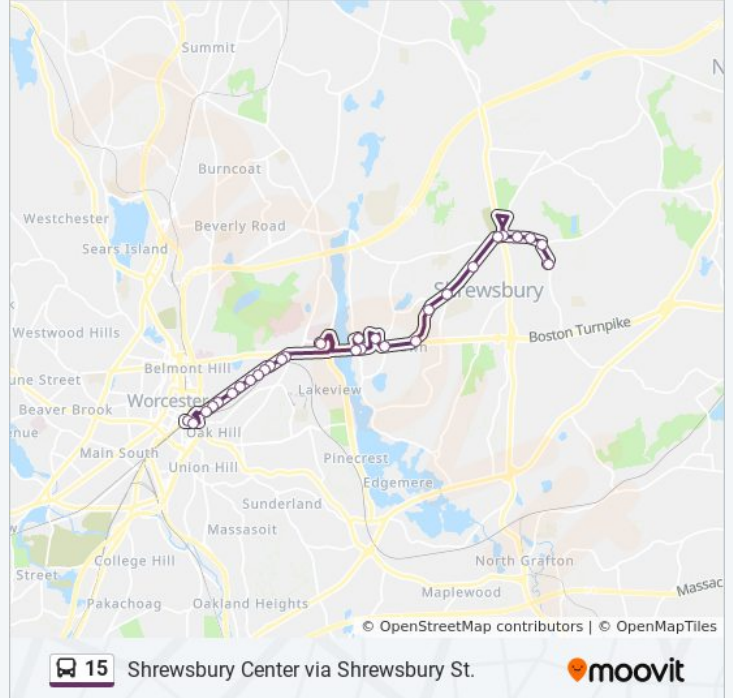

Use the Moovit App to find the closest 15 bus station near you and find out when is the next 15 bus arriving.

Direction: End Of Line Julio Drive→Hub Center

29 stops

[VIEW LINE SCHEDULE](#)

- End Of Line Julio Drive
- South St + Main St
- Main St + Holman St
- Main St + Job Cushing Rd
- Main St at Boyleston St
- Main St + Maple St
- Maple St + Brightside Ave
- Maple St + Oak St
- Maple St + Van Ness Ave
- Maple St + Fairlawn Plaza
- Boston Trpk + Harrington Ave
- Lakeway Commons Inbound
- Boston Trpk + White City
- Boston Trpk + N. Quinsigamond Ave
- Lake Ave + Belmont St
- South Rd + University Of Massachusetts
- Shrewsbury St + Aitchison St
- Shrewsbury St + Daniels St
- Shrewsbury St + Prentice St
- Shrewsbury St + Imperial Rd
- Shrewsbury St + Laraia St

15 bus Info

Direction: End Of Line Julio Drive→Hub Center

Stops: 29

Trip Duration: 30 min

Line Summary:

Shrewsbury St + Marshall St
 Shrewsbury St + Waite St
 Shrewsbury St + Columbo Park
 Shrewsbury St + East Central St
 Shrewsbury St + Hill St
 Shrewsbury St + Leo Tuoro Way
 Union Station Garage Franklin St
 Hub Center

Direction: Hub Center→End Of Line Julio Drive

30 stops

[VIEW LINE SCHEDULE](#)

Hub Center
 Shrewsbury St + Mulberry St
 Shrewsbury St + Hill St
 Shrewsbury St + Cross St
 Shrewsbury St + Fantasia Dr
 Shrewsbury St + Camassa Ter
 Shrewsbury St + Envelope Ter
 Shrewsbury St + Putnam Ln
 Shrewsbury St + Adams St
 Shrewsbury St + Hecla St
 Shrewsbury St + Prentice St
 Shrewsbury St + Daniels St
 Shrewsbury St + Aitchison St
 South Rd + University Of Massachusetts
 Belmont St + Lake Ave
 Boston Trpk + Quinsigamond Ave
 Boston Trpk + White City Plaza
 Lakeway Commons Outbound

Direction: Market Place Eol→Hub Center

20 stops

[VIEW LINE SCHEDULE](#)

Market Place Eol

Boston Trpk + Harrington Ave

Lakeway Commons Inbound

Boston Trpk + White City

Boston Trpk + N. Quinsigamond Ave